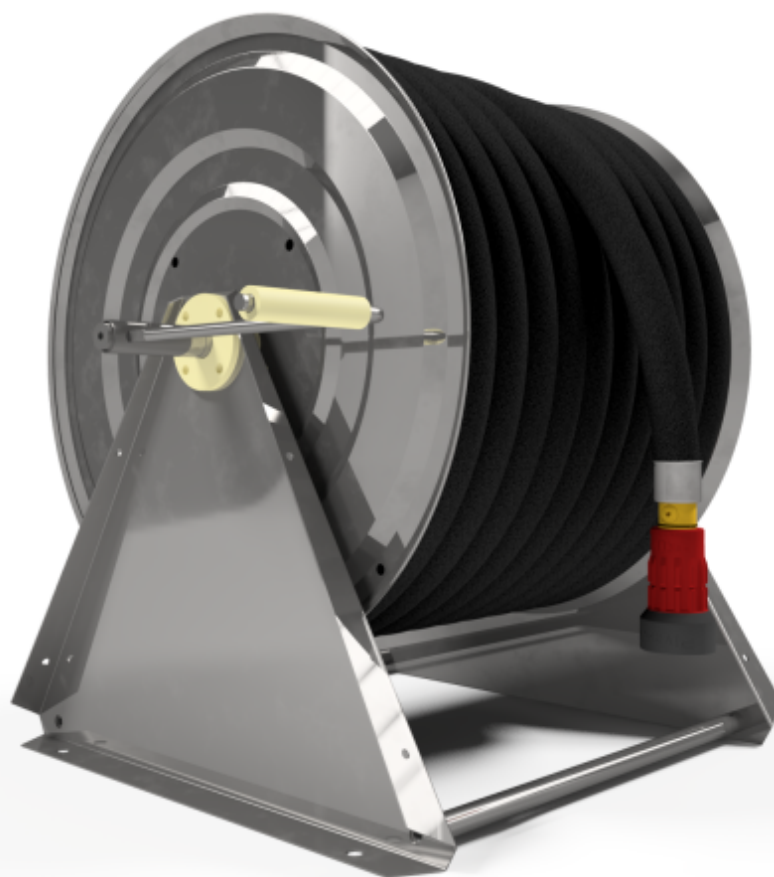

**PV-60TR Kela 550/400 ilman letkuyhd. - Letkukela, teollisuus**

---

## PV-60TR Kela 550/400 ilman letkuyhd. - Letkukela, teollisuus

---

The easy-to-use industrial models are designed to withstand continued heavy use. PV-23T/TR and PV-25T/TR are equipped with a folding rewinding crank, hose guide and 1 shut-off valve. These models include a brass curve rising from the reel hub to the casing. PV-23T/ TR includes an additional connecting hose and a wall mounting bracket. The PV-25T/TR model includes an additional connecting hose and a hinged arm. PV-60 R includes a 1 shut-off valve and a rewinding crank with a 1 inner thread for a feed pipe.