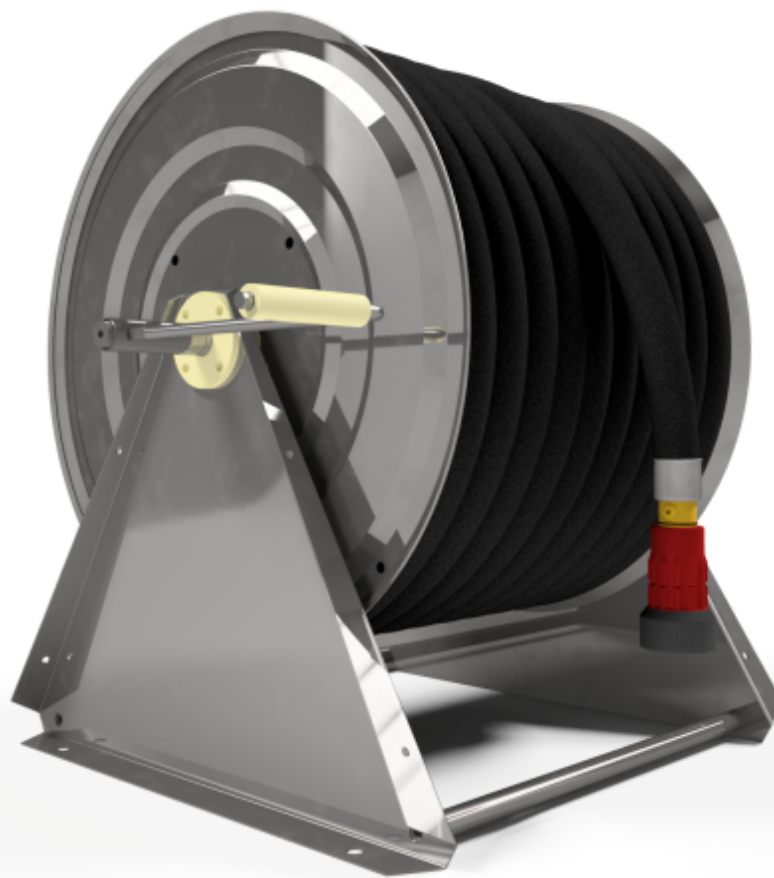

PV-60TR Kela 550/400 ilman letkuyhd. - Letkukela, teollisuus

PV-60TR Kela 550/400 ilman letkuyhd. - Letkukela, teollisuus

The easy-to-use industrial models are designed to withstand continued heavy use. PV-23T/TR and PV-25T/TR are equipped with a folding rewinding crank, hose guide and 1 shut-off valve. These models include a brass curve rising from the reel hub to the casing. PV-23T/ TR includes an additional connecting hose and a wall mounting bracket. The PV-25T/TR model includes an additional connecting hose and a hinged arm. PV-60 R includes a 1 shut-off valve and a rewinding crank with a 1 inner thread for a feed pipe.

Features

LVI-numero	2956420
------------	---------