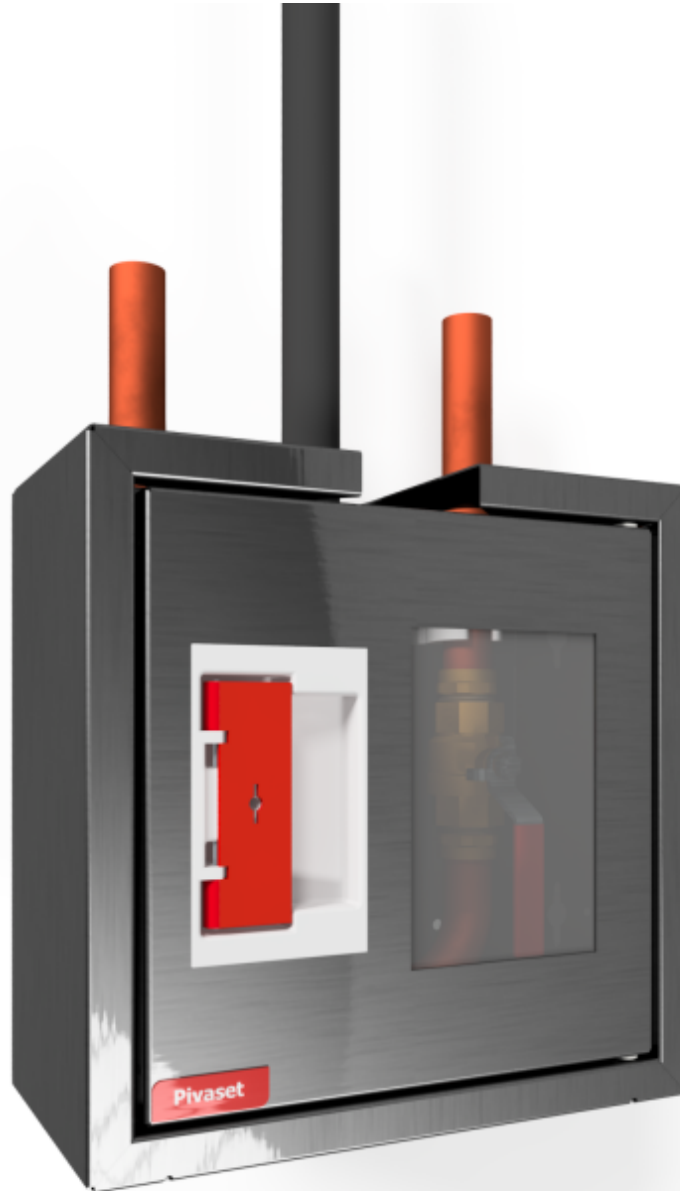

PV-7 SV RST Suihkuputkikaappi - Pilariposti

PV-7 SV RST Suihkuputkikaappi - Pilariposti

The door of the pillar fire hydrant is equipped with a special lock with a breakable lock protector. The cabinet (SV) with manual valve includes 2 hose guides, U-piping (Cu 28) and 1 shut-off valve. The empty cabinet (IV) only contains 1 hose guide. All pillar fire hydrants can be paired with a hose reel. Cabinets with a shut-off valve can be paired with fire hydrant reel PV-23 or PV-60. Nozzle cabinet delivered without equipment can be paired with, for example, fire hydrant reel with automatic valve PV-23A. Model PV-57 has space for a fire extinguisher.

Features

LVI-numero	2956097
------------	---------