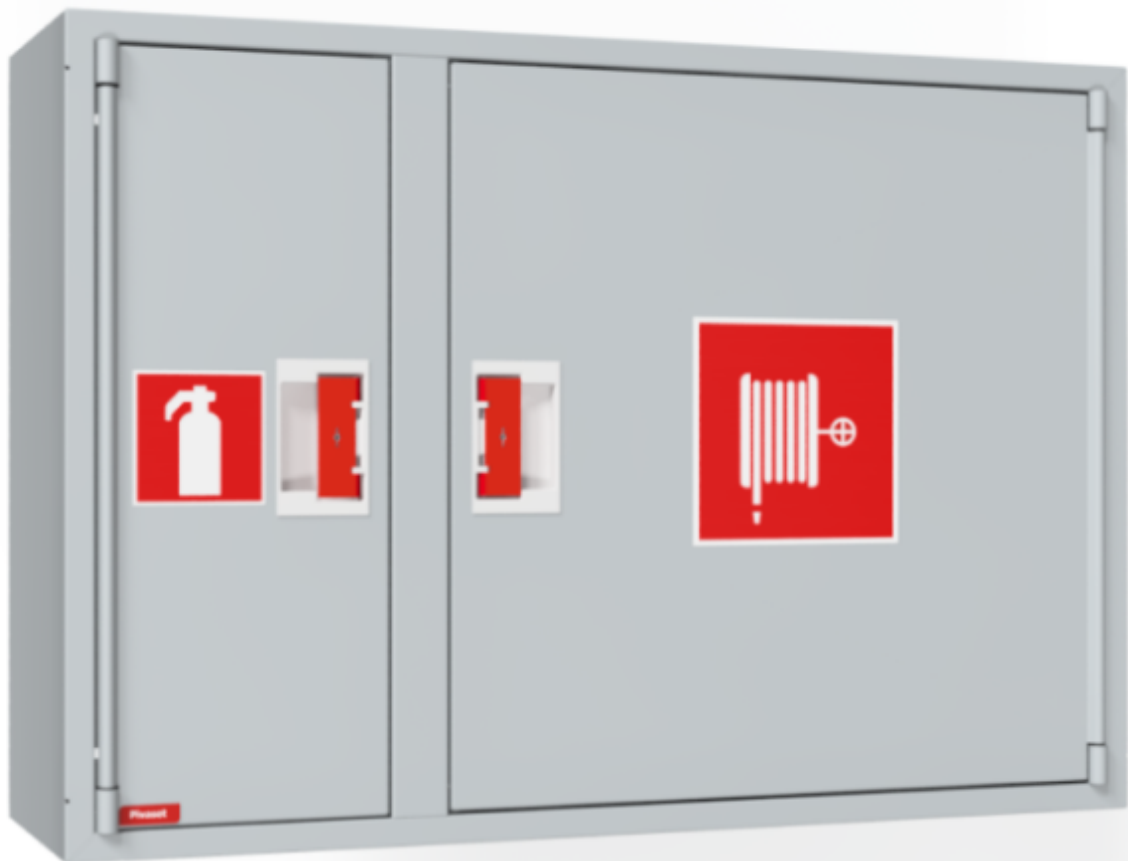

PV-102 25mm/20m PVC, grey - Fire hydrant cabinet

PV-102 25mm/20m PVC, grey - Fire hydrant cabinet

Fire hydrant cabinet approved according to EN 671-1:2012, featuring a fire hydrant hose reel inside. Designed for indoor installation either as a surface-mounted unit or partially recessed to a preferred depth using a separate flush-mounting frame. Our fire hydrants are produced in Finland in accordance with standard EN 671-1:2012. Pivaset's basic model fire hydrant cabinets and hose reels, up to 30 meters, are CE-marked. These cabinets and reels are made of epoxy powder-coated steel sheeting, 1.25 mm thick for the fire hydrant cabinets and 1 mm thick for the hose reels. The reels are consistently painted red. Cabinets are available in three standard colors: white, grey, and red, with other colors available by special order. All cabinets feature a welded structural back wall and reinforced doors with adjustable steel hinges. The door is equipped with a special lock including a breakable lock protector. Doors open 180 degrees to allow free functioning of a hose reel installed on the door. The reel hubs are specially brass-molded and tested. Fire hydrant hoses comply with standard EN 694 and feature lightweight polyester weave reinforcement. The lightweight hoses operate at 1.2 MPa with a burst pressure of 9 MPa (+20C). Alternatively, fire hydrant cabinets can be equipped with a nitrile/PVC hose operating at 1.2 MPa with a burst pressure of 4 MPa (+20C). (Please refer to the product stats to confirm the assembled hose). While lightweight, the hose is not recommended for continuous use in cleaning heavily worn floor surfaces. A hose/nozzle holder prevents the hose from getting caught between the door. All cabinet models come with a spring-reinforced feed hose and include a direct/fog nozzle and 1 shut-off valve for fire hydrant cabinets.