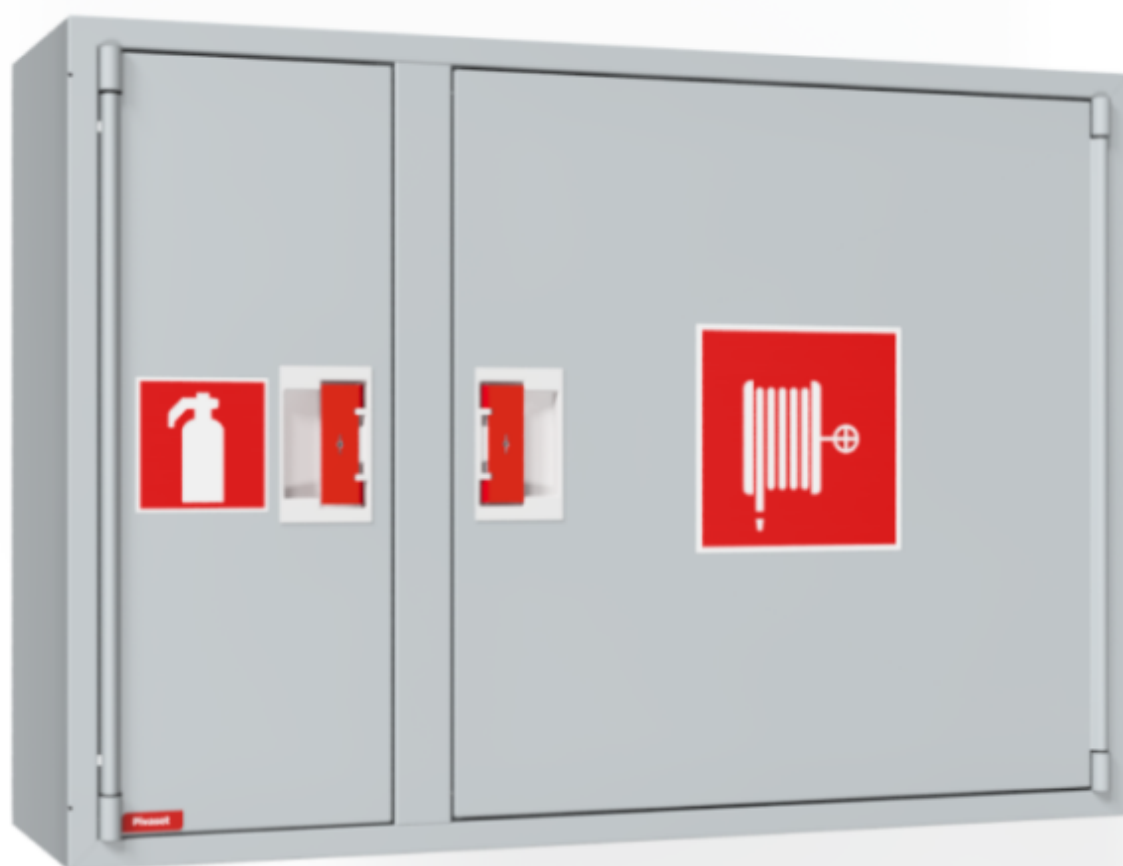

PV-102 25mm/25m, grey - Fire hydrant cabinet

PV-102 25mm/25m, grey - Fire hydrant cabinet

Fire hydrant cabinet approved according to EN 671-1:2012, featuring a fire hydrant hose reel inside. Designed for indoor installation either as a surface-mounted unit or partially recessed to a preferred depth using a separate flush-mounting frame. Our fire hydrants are produced in Finland in accordance with standard EN 671-1:2012. Pivaset's basic model fire hydrant cabinets and hose reels, up to 30 meters, are CE-marked. These cabinets and reels are made of epoxy powder-coated steel sheeting, 1.25 mm thick for the fire hydrant cabinets and 1 mm thick for the hose reels. The reels are consistently painted red. Cabinets are available in three standard colors: white, grey, and red, with other colors available by special order. All cabinets feature a welded structural back wall and reinforced doors with adjustable steel hinges. The door is equipped with a special lock including a breakable lock protector. Doors open 180 degrees to allow free functioning of a hose reel installed on the door. The reel hubs are specially brass-molded and tested. Fire hydrant hoses comply with standard EN 694 and feature lightweight polyester weave reinforcement. The lightweight hoses operate at 1.2 MPa with a burst pressure of 9 MPa (+20C). Alternatively, fire hydrant cabinets can be equipped with a nitrile/PVC hose operating at 1.2 MPa with a burst pressure of 4 MPa (+20C). (Please refer to the product stats to confirm the assembled hose). While lightweight, the hose is not recommended for continuous use in cleaning heavily worn floor surfaces. A hose/nozzle holder prevents the hose from getting caught between the door. All cabinet models come with a spring-reinforced feed hose and include a direct/fog nozzle and 1 shut-off valve for fire hydrant cabinets.