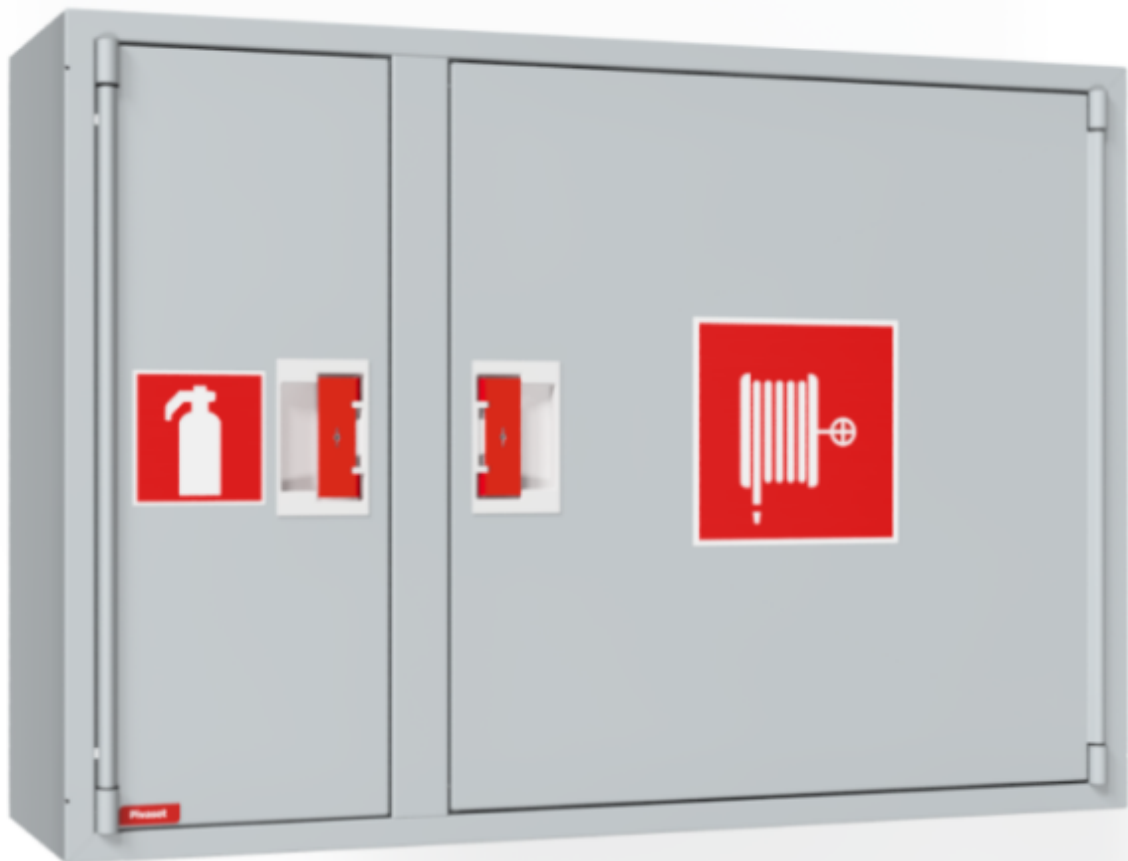

PV-102 25mm/25m PVC, grey - Fire hydrant cabinet

PV-102 25mm/25m PVC, grey - Fire hydrant cabinet

Fire hydrant cabinet approved according to EN 671-1:2012, featuring a fire hydrant hose reel inside. Designed for indoor installation either as a surface-mounted unit or partially recessed to a preferred depth using a separate flush-mounting frame. Our fire hydrants are produced in Finland in accordance with standard EN 671-1:2012. Pivaset's basic model fire hydrant cabinets and hose reels, up to 30 meters, are CE-marked. These cabinets and reels are made of epoxy powder-coated steel sheeting, 1.25 mm thick for the fire hydrant cabinets and 1 mm thick for the hose reels. The reels are consistently painted red. Cabinets are available in three standard colors: white, grey, and red, with other colors available by special order. All cabinets feature a welded structural back wall and reinforced doors with adjustable steel hinges. The door is equipped with a special lock including a breakable lock protector. Doors open 180 degrees to allow free functioning of a hose reel installed on the door. The reel hubs are specially brass-molded and tested. Fire hydrant hoses comply with standard EN 694 and feature lightweight polyester weave reinforcement. The lightweight hoses operate at 1.2 MPa with a burst pressure of 9 MPa (+20C). Alternatively, fire hydrant cabinets can be equipped with a nitrile/PVC hose operating at 1.2 MPa with a burst pressure of 4 MPa (+20C). (Please refer to the product stats to confirm the assembled hose). While lightweight, the hose is not recommended for continuous use in cleaning heavily worn floor surfaces. A hose/nozzle holder prevents the hose from getting caught between the door. All cabinet models come with a spring-reinforced feed hose and include a direct/fog nozzle and 1 shut-off valve for fire hydrant cabinets.