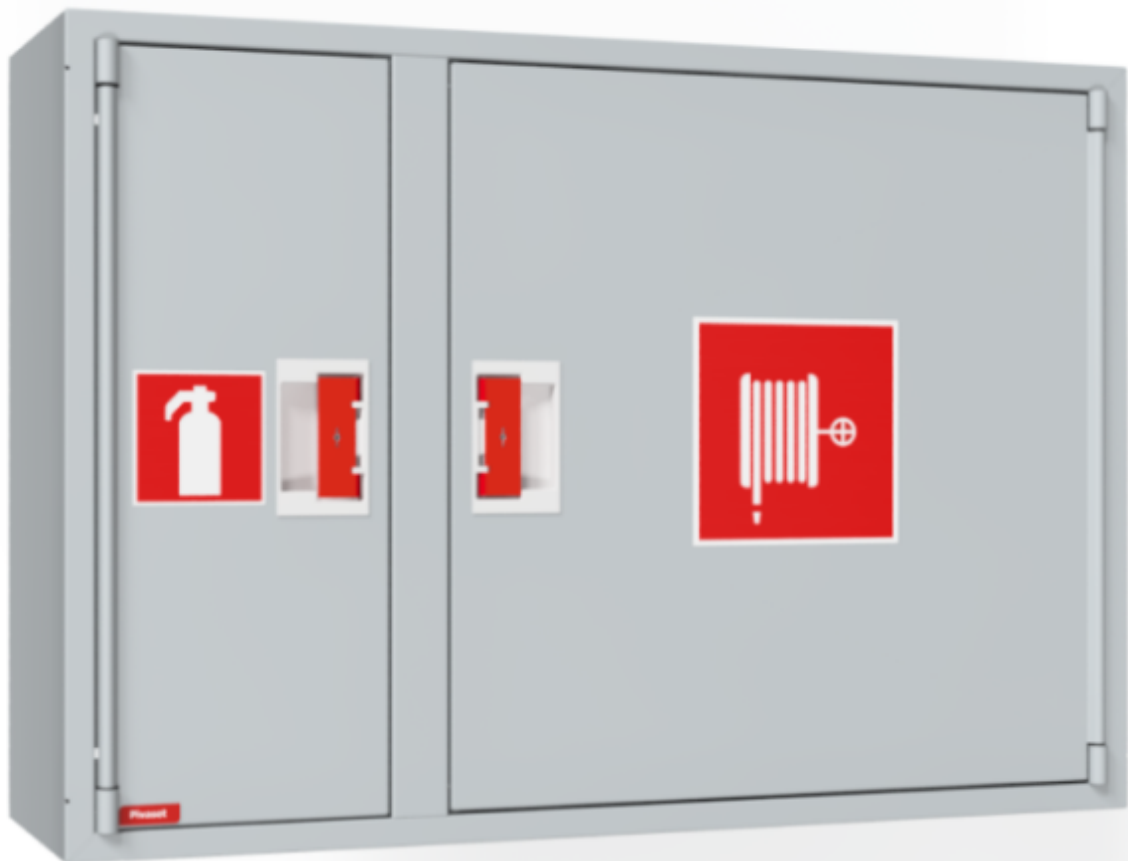

PV-102 25mm/30m PVC, grey - Fire hydrant cabinet

PV-102 25mm/30m PVC, grey - Fire hydrant cabinet

Fire hydrant cabinet approved according to EN 671-1:2012, featuring a fire hydrant hose reel inside. Designed for indoor installation either as a surface-mounted unit or partially recessed to a preferred depth using a separate flush-mounting frame. Our fire hydrants are produced in Finland in accordance with standard EN 671-1:2012. Pivaset's basic model fire hydrant cabinets and hose reels, up to 30 meters, are CE-marked. These cabinets and reels are made of epoxy powder-coated steel sheeting, 1.25 mm thick for the fire hydrant cabinets and 1 mm thick for the hose reels. The reels are consistently painted red. Cabinets are available in three standard colors: white, grey, and red, with other colors available by special order. All cabinets feature a welded structural back wall and reinforced doors with adjustable steel hinges. The door is equipped with a special lock including a breakable lock protector. Doors open 180 degrees to allow free functioning of a hose reel installed on the door. The reel hubs are specially brass-molded and tested. Fire hydrant hoses comply with standard EN 694 and feature lightweight polyester weave reinforcement. The lightweight hoses operate at 1.2 MPa with a burst pressure of 9 MPa (+20C). Alternatively, fire hydrant cabinets can be equipped with a nitrile/PVC hose operating at 1.2 MPa with a burst pressure of 4 MPa (+20C). (Please refer to the product stats to confirm the assembled hose). While lightweight, the hose is not recommended for continuous use in cleaning heavily worn floor surfaces. A hose/nozzle holder prevents the hose from getting caught between the door. All cabinet models come with a spring-reinforced feed hose and include a direct/fog nozzle and 1 shut-off valve for fire hydrant cabinets.