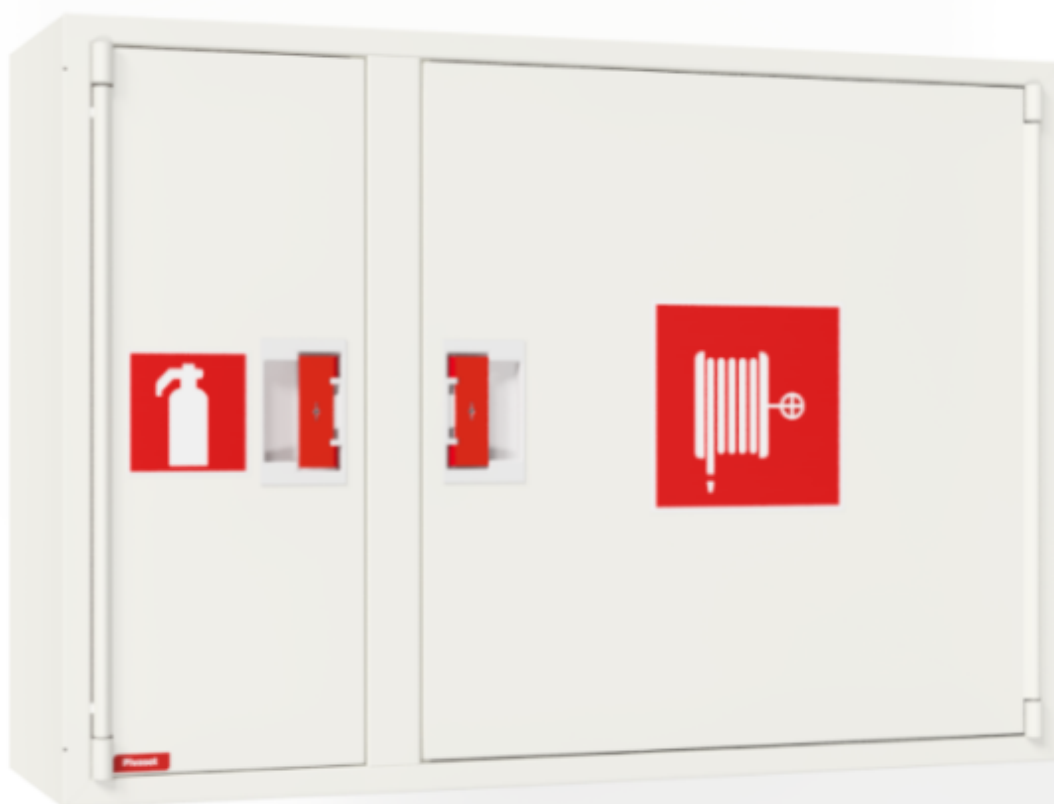

PV-102 19mm/20m, white - Fire hydrant cabinet

PV-102 19mm/20m, white - Fire hydrant cabinet

Fire hydrant cabinet approved according to EN 671-1:2012, featuring a fire hydrant hose reel inside. Designed for indoor installation either as a surface-mounted unit or partially recessed to a preferred depth using a separate flush-mounting frame. Our fire hydrants are produced in Finland in accordance with standard EN 671-1:2012. Pivaset's basic model fire hydrant cabinets and hose reels, up to 30 meters, are CE-marked. These cabinets and reels are made of epoxy powder-coated steel sheeting, 1.25 mm thick for the fire hydrant cabinets and 1 mm thick for the hose reels. The reels are consistently painted red. Cabinets are available in three standard colors: white, grey, and red, with other colors available by special order. All cabinets feature a welded structural back wall and reinforced doors with adjustable steel hinges. The door is equipped with a special lock including a breakable lock protector. Doors open 180 degrees to allow free functioning of a hose reel installed on the door. The reel hubs are specially brass-molded and tested. Fire hydrant hoses comply with standard EN 694 and feature lightweight polyester weave reinforcement. The lightweight hoses operate at 1.2 MPa with a burst pressure of 9 MPa (+20C). Alternatively, fire hydrant cabinets can be equipped with a nitrile/PVC hose operating at 1.2 MPa with a burst pressure of 4 MPa (+20C). (Please refer to the product stats to confirm the assembled hose). While lightweight, the hose is not recommended for continuous use in cleaning heavily worn floor surfaces. A hose/nozzle holder prevents the hose from getting caught between the door. All cabinet models come with a spring-reinforced feed hose and include a direct/fog nozzle and 1 shut-off valve for fire hydrant cabinets.