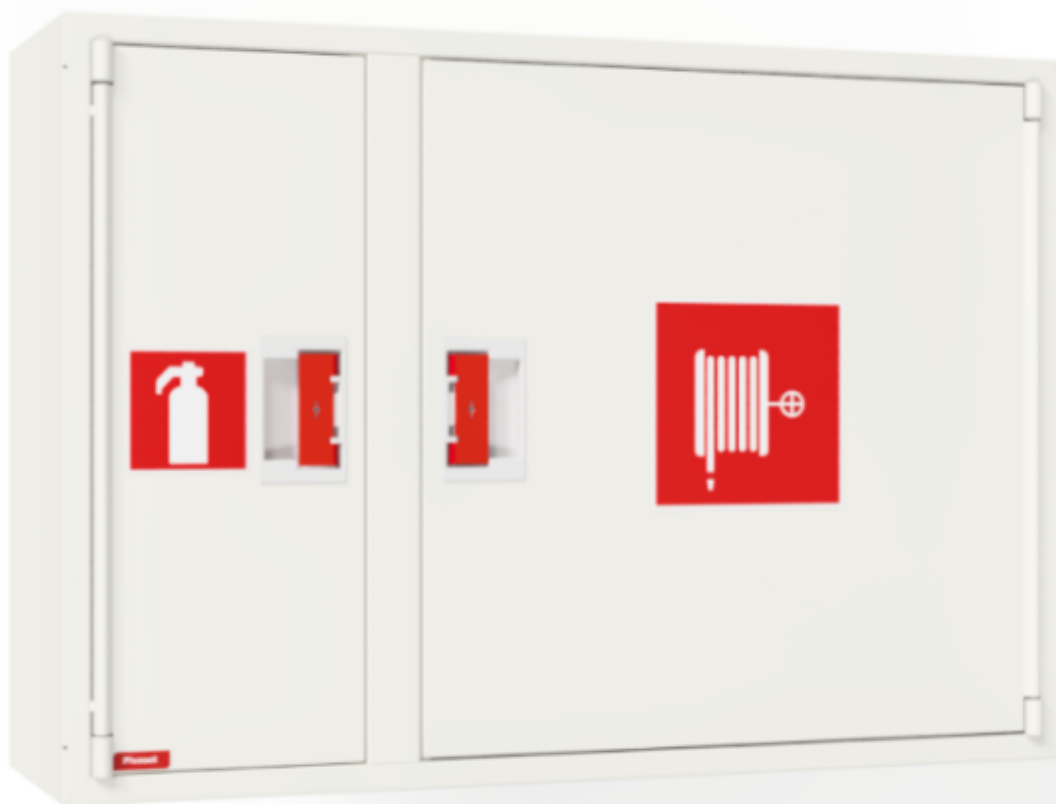

PV-102 19mm/25m, white - Fire hydrant cabinet

PV-102 19mm/25m, white - Fire hydrant cabinet

Fire hydrant cabinet approved according to EN 671-1:2012, featuring a fire hydrant hose reel inside. Designed for indoor installation either as a surface-mounted unit or partially recessed to a preferred depth using a separate flush-mounting frame. Our fire hydrants are produced in Finland in accordance with standard EN 671-1:2012. Pivaset's basic model fire hydrant cabinets and hose reels, up to 30 meters, are CE-marked. These cabinets and reels are made of epoxy powder-coated steel sheeting, 1.25 mm thick for the fire hydrant cabinets and 1 mm thick for the hose reels. The reels are consistently painted red. Cabinets are available in three standard colors: white, grey, and red, with other colors available by special order. All cabinets feature a welded structural back wall and reinforced doors with adjustable steel hinges. The door is equipped with a special lock including a breakable lock protector. Doors open 180 degrees to allow free functioning of a hose reel installed on the door. The reel hubs are specially brass-molded and tested. Fire hydrant hoses comply with standard EN 694 and feature lightweight polyester weave reinforcement. The lightweight hoses operate at 1.2 MPa with a burst pressure of 9 MPa (+20C). Alternatively, fire hydrant cabinets can be equipped with a nitrile/PVC hose operating at 1.2 MPa with a burst pressure of 4 MPa (+20C). (Please refer to the product stats to confirm the assembled hose). While lightweight, the hose is not recommended for continuous use in cleaning heavily worn floor surfaces. A hose/nozzle holder prevents the hose from getting caught between the door. All cabinet models come with a spring-reinforced feed hose and include a direct/fog nozzle and 1 shut-off valve for fire hydrant cabinets.