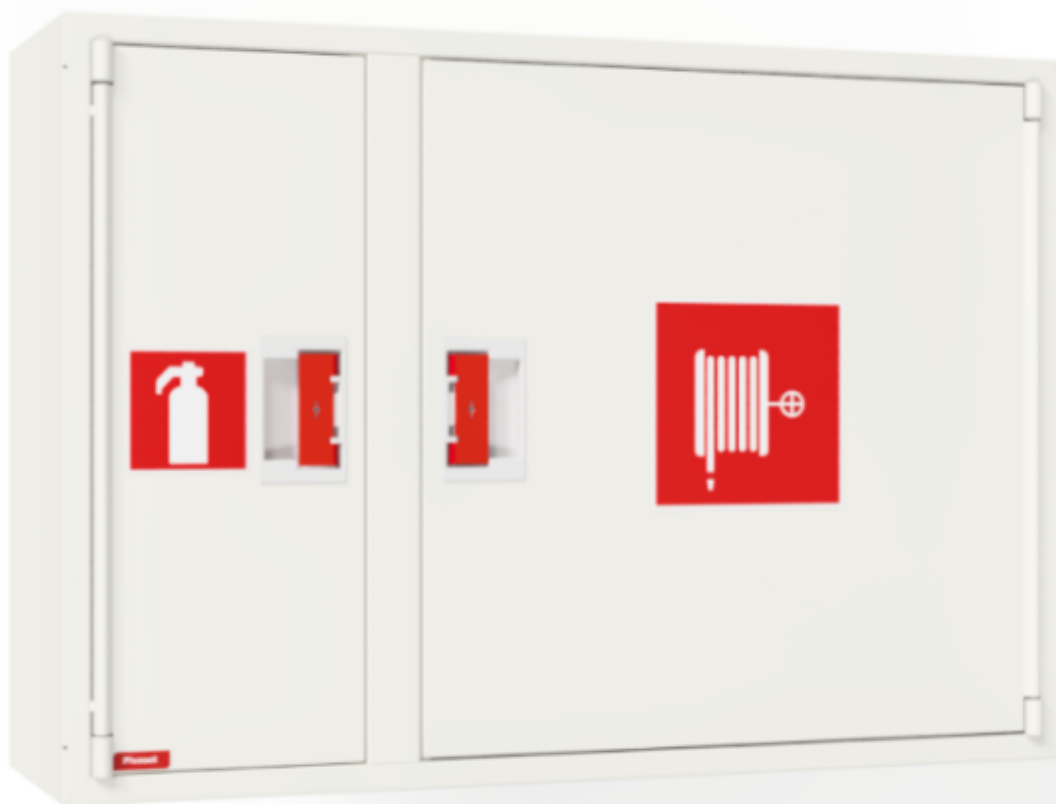

PV-102 25mm/20m, white - Fire hydrant cabinet

PV-102 25mm/20m, white - Fire hydrant cabinet

Fire hydrant cabinet approved according to EN 671-1:2012, featuring a fire hydrant hose reel inside. Designed for indoor installation either as a surface-mounted unit or partially recessed to a preferred depth using a separate flush-mounting frame. Our fire hydrants are produced in Finland in accordance with standard EN 671-1:2012. Pivaset's basic model fire hydrant cabinets and hose reels, up to 30 meters, are CE-marked. These cabinets and reels are made of epoxy powder-coated steel sheeting, 1.25 mm thick for the fire hydrant cabinets and 1 mm thick for the hose reels. The reels are consistently painted red. Cabinets are available in three standard colors: white, grey, and red, with other colors available by special order. All cabinets feature a welded structural back wall and reinforced doors with adjustable steel hinges. The door is equipped with a special lock including a breakable lock protector. Doors open 180 degrees to allow free functioning of a hose reel installed on the door. The reel hubs are specially brass-molded and tested. Fire hydrant hoses comply with standard EN 694 and feature lightweight polyester weave reinforcement. The lightweight hoses operate at 1.2 MPa with a burst pressure of 9 MPa (+20C). Alternatively, fire hydrant cabinets can be equipped with a nitrile/PVC hose operating at 1.2 MPa with a burst pressure of 4 MPa (+20C). (Please refer to the product stats to confirm the assembled hose). While lightweight, the hose is not recommended for continuous use in cleaning heavily worn floor surfaces. A hose/nozzle holder prevents the hose from getting caught between the door. All cabinet models come with a spring-reinforced feed hose and include a direct/fog nozzle and 1 shut-off valve for fire hydrant cabinets.