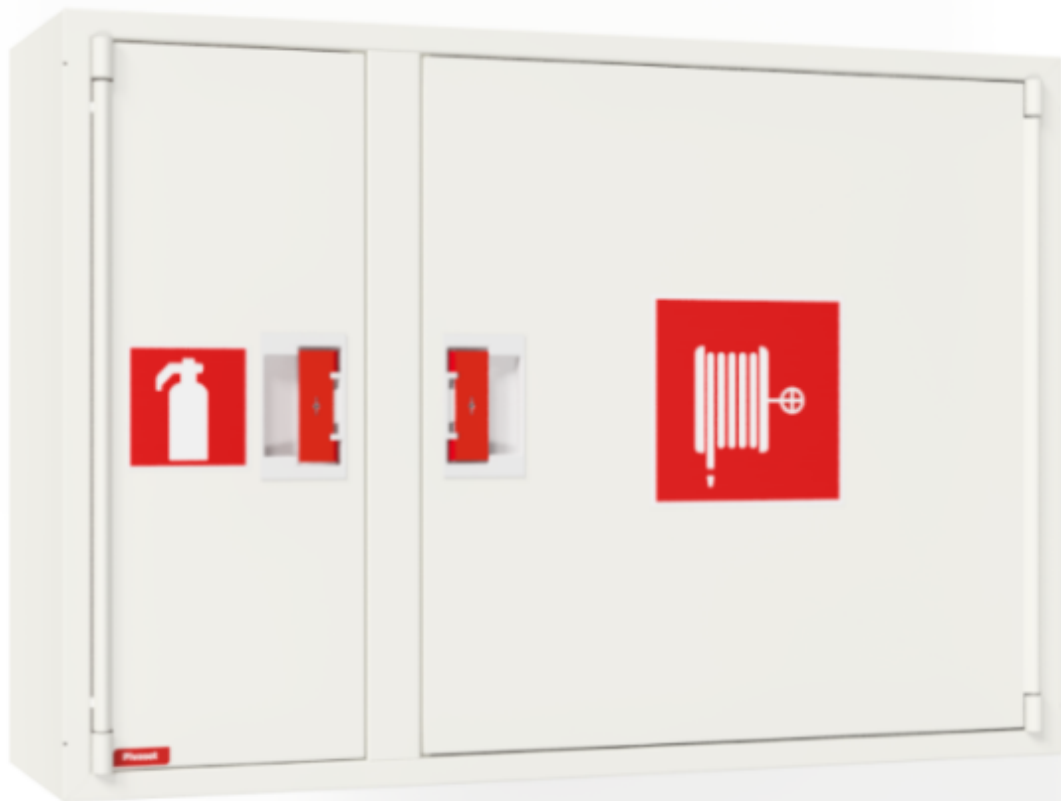

PV-102 25mm/20m, white, depth 245mm - Fire hydrant cabinet

PV-102 25mm/20m, white, depth 245mm - Fire hydrant cabinet

Fire hydrant cabinet approved according to EN 671-1:2012, featuring a fire hydrant hose reel inside. Designed for indoor installation either as a surface-mounted unit or partially recessed to a preferred depth using a separate flush-mounting frame. Our fire hydrants are produced in Finland in accordance with standard EN 671-1:2012. Pivaset's basic model fire hydrant cabinets and hose reels, up to 30 meters, are CE-marked. These cabinets and reels are made of epoxy powder-coated steel sheeting, 1.25 mm thick for the fire hydrant cabinets and 1 mm thick for the hose reels. The reels are consistently painted red. Cabinets are available in three standard colors: white, grey, and red, with other colors available by special order. All cabinets feature a welded structural back wall and reinforced doors with adjustable steel hinges. The door is equipped with a special lock including a breakable lock protector. Doors open 180 degrees to allow free functioning of a hose reel installed on the door. The reel hubs are specially brass-molded and tested. Fire hydrant hoses comply with standard EN 694 and feature lightweight polyester weave reinforcement. The lightweight hoses operate at 1.2 MPa with a burst pressure of 9 MPa (+20C). Alternatively, fire hydrant cabinets can be equipped with a nitrile/PVC hose operating at 1.2 MPa with a burst pressure of 4 MPa (+20C). (Please refer to the product stats to confirm the assembled hose). While lightweight, the hose is not recommended for continuous use in cleaning heavily worn floor surfaces. A hose/nozzle holder prevents the hose from getting caught between the door. All cabinet models come with a spring-reinforced feed hose and include a direct/fog nozzle and 1 shut-off valve for fire hydrant cabinets.