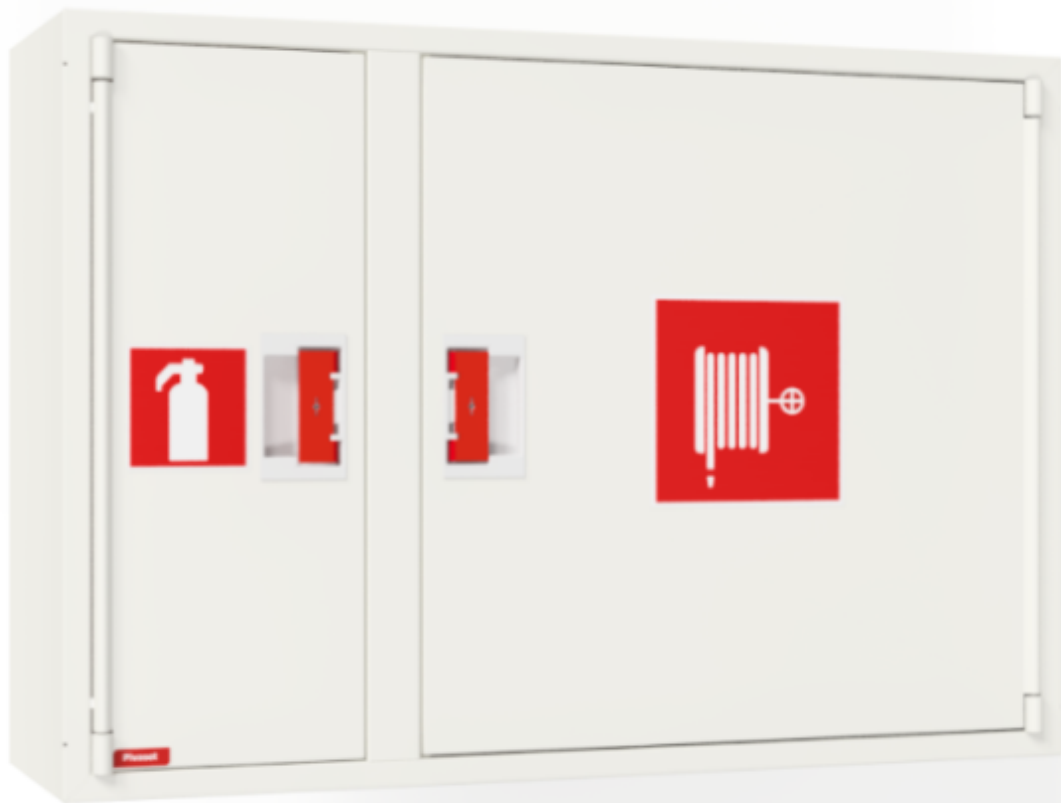

## PV-102 25mm/20m PVC, white - Fire hydrant cabinet

---

Fire hydrant cabinet approved according to EN 671-1:2012, featuring a fire hydrant hose reel inside. Designed for indoor installation either as a surface-mounted unit or partially recessed to a preferred depth using a separate flush-mounting frame. Our fire hydrants are produced in Finland in accordance with standard EN 671-1:2012. Pivaset's basic model fire hydrant cabinets and hose reels, up to 30 meters, are CE-marked. These cabinets and reels are made of epoxy powder-coated steel sheeting, 1.25 mm thick for the fire hydrant cabinets and 1 mm thick for the hose reels. The reels are consistently painted red. Cabinets are available in three standard colors: white, grey, and red, with other colors available by special order. All cabinets feature a welded structural back wall and reinforced doors with adjustable steel hinges. The door is equipped with a special lock including a breakable lock protector. Doors open 180 degrees to allow free functioning of a hose reel installed on the door. The reel hubs are specially brass-molded and tested. Fire hydrant hoses comply with standard EN 694 and feature lightweight polyester weave reinforcement. The lightweight hoses operate at 1.2 MPa with a burst pressure of 9 MPa (+20C). Alternatively, fire hydrant cabinets can be equipped with a nitrile/PVC hose operating at 1.2 MPa with a burst pressure of 4 MPa (+20C). (Please refer to the product stats to confirm the assembled hose). While lightweight, the hose is not recommended for continuous use in cleaning heavily worn floor surfaces. A hose/nozzle holder prevents the hose from getting caught between the door. All cabinet models come with a spring-reinforced feed hose and include a direct/fog nozzle and 1 shut-off valve for fire hydrant cabinets.