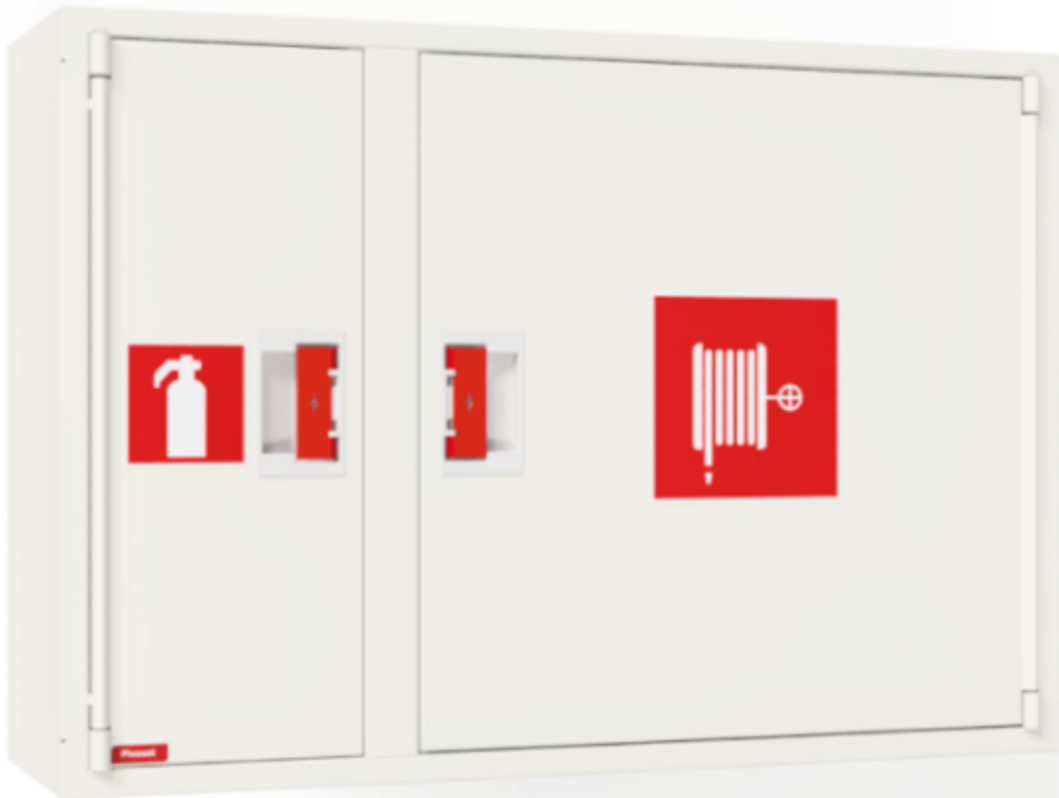

PV-102 25mm/25m, white, depth 245mm - Fire hydrant cabinet

PV-102 25mm/25m, white, depth 245mm - Fire hydrant cabinet

Fire hydrant cabinet approved according to EN 671-1:2012, featuring a fire hydrant hose reel inside. Designed for indoor installation either as a surface-mounted unit or partially recessed to a preferred depth using a separate flush-mounting frame. Our fire hydrants are produced in Finland in accordance with standard EN 671-1:2012. Pivaset's basic model fire hydrant cabinets and hose reels, up to 30 meters, are CE-marked. These cabinets and reels are made of epoxy powder-coated steel sheeting, 1.25 mm thick for the fire hydrant cabinets and 1 mm thick for the hose reels. The reels are consistently painted red. Cabinets are available in three standard colors: white, grey, and red, with other colors available by special order. All cabinets feature a welded structural back wall and reinforced doors with adjustable steel hinges. The door is equipped with a special lock including a breakable lock protector. Doors open 180 degrees to allow free functioning of a hose reel installed on the door. The reel hubs are specially brass-molded and tested. Fire hydrant hoses comply with standard EN 694 and feature lightweight polyester weave reinforcement. The lightweight hoses operate at 1.2 MPa with a burst pressure of 9 MPa (+20C). Alternatively, fire hydrant cabinets can be equipped with a nitrile/PVC hose operating at 1.2 MPa with a burst pressure of 4 MPa (+20C). (Please refer to the product stats to confirm the assembled hose). While lightweight, the hose is not recommended for continuous use in cleaning heavily worn floor surfaces. A hose/nozzle holder prevents the hose from getting caught between the door. All cabinet models come with a spring-reinforced feed hose and include a direct/fog nozzle and 1 shut-off valve for fire hydrant cabinets.