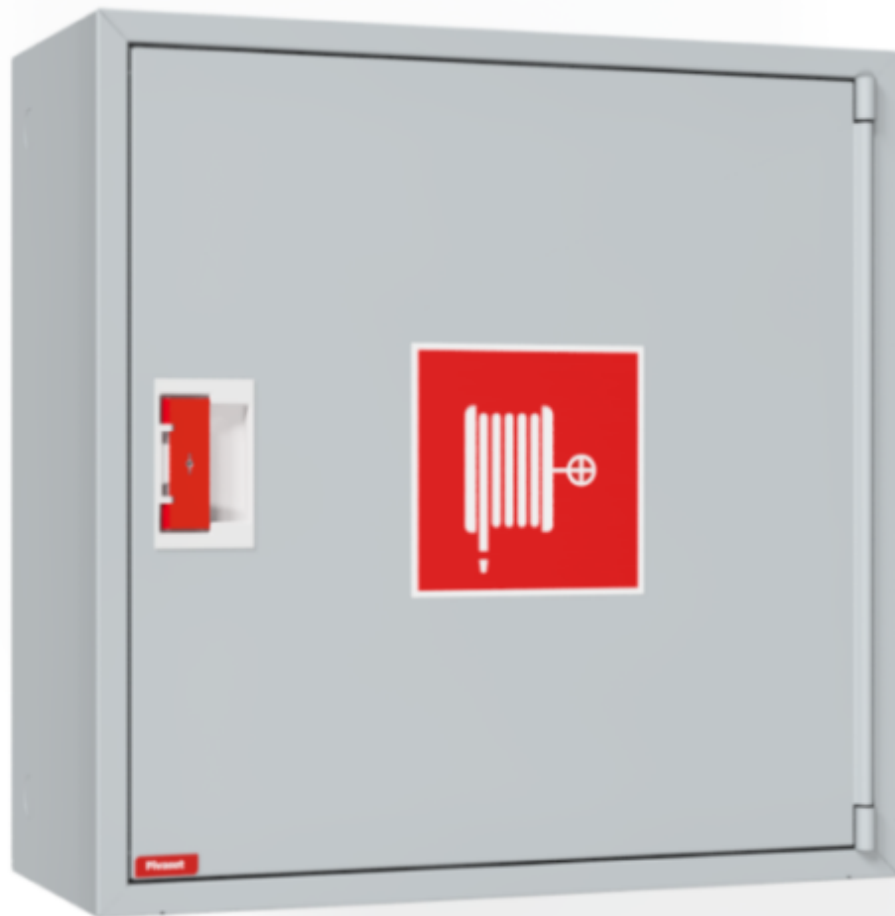

PV-10 19mm/20m, grey - Fire hydrant cabinet

PV-10 19mm/20m, grey - Fire hydrant cabinet

Fire hydrant cabinet approved according to EN 671-1:2012, featuring a fire hydrant hose reel inside. Designed for indoor installation either as a surface-mounted unit or partially recessed to a preferred depth using a separate flush-mounting frame

Our fire hydrants are produced in Finland in accordance with standard EN 671-1:2012. Pivaset's basic model fire hydrant cabinets and hose reels, up to 30 meters, are CE-marked. These cabinets and reels are made of epoxy powder-coated steel sheeting, 1.25 mm thick for the fire hydrant cabinets and 1 mm thick for the hose reels. The reels are consistently painted red. Cabinets are available in three standard colors: white, grey, and red, with other colors available by special order. All cabinets feature a welded structural back wall and reinforced doors with adjustable steel hinges. The door is equipped with a special lock including a breakable lock protector. Doors open 180 degrees to allow free functioning of a hose reel installed on the door. The reel hubs are specially brass-molded and tested. Fire hydrant hoses comply with standard EN 694 and feature lightweight polyester weave reinforcement. The lightweight hoses operate at 1.2 MPa with a burst pressure of 9 MPa (+20C). Alternatively, fire hydrant cabinets can be equipped with a nitrile/PVC hose operating at 1.2 MPa with a burst pressure of 4 MPa (+20C). (Please refer to the product stats to confirm the assembled hose). While lightweight, the hose is not recommended for continuous use in cleaning heavily worn floor surfaces. A hose/nozzle holder prevents the hose from getting caught between the door. All cabinet models come with a spring-reinforced feed hose and include a direct/fog nozzle and 1 shut-off valve for fire hydrant cabinets