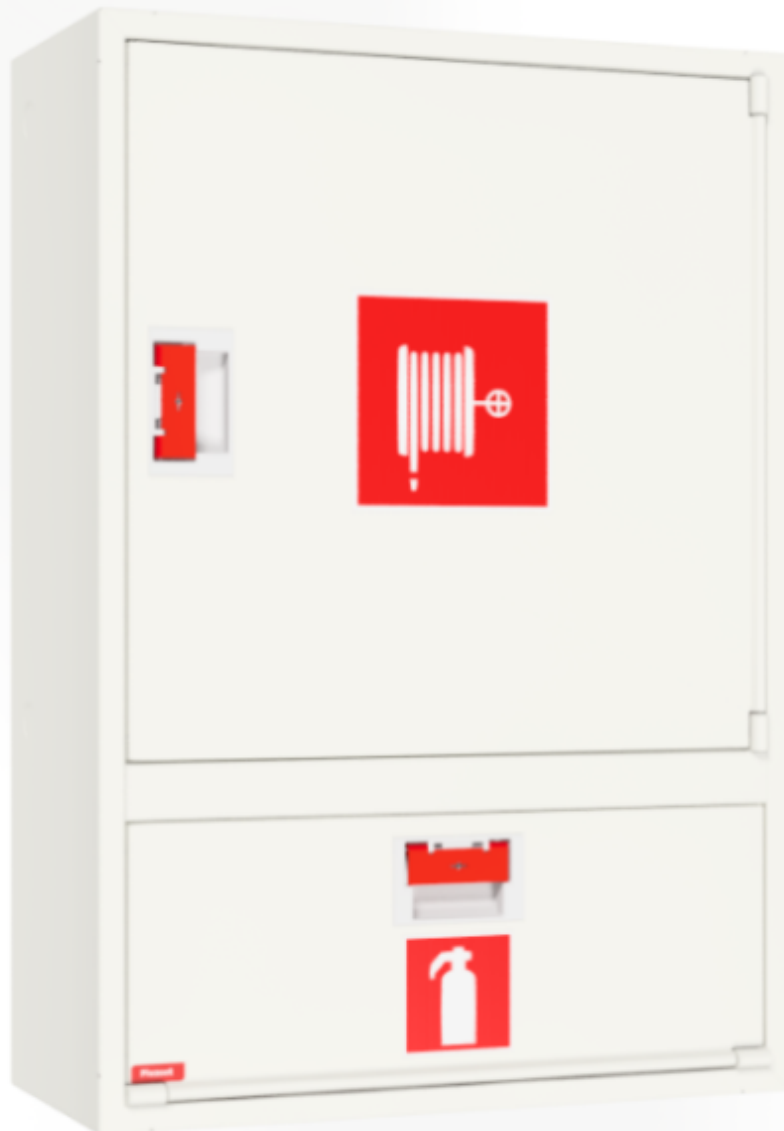

PV-202 19mm/20m, white - Fire hydrant cabinet

PV-202 19mm/20m, white - Fire hydrant cabinet

Fire hydrant cabinet approved according to EN 671-1:2012, featuring a fire hydrant hose reel inside. Designed for indoor installation either as a surface-mounted unit or partially recessed to a preferred depth using a separate flush-mounting frame. Our fire hydrants are produced in Finland in accordance with standard EN 671-1:2012. Pivaset's basic model fire hydrant cabinets and hose reels, up to 30 meters, are CE-marked. These cabinets and reels are made of epoxy powder-coated steel sheeting, 1.25 mm thick for the fire hydrant cabinets and 1 mm thick for the hose reels. The reels are consistently painted red. Cabinets are available in three standard colors: white, grey, and red, with other colors available by special order. All cabinets feature a welded structural back wall and reinforced doors with adjustable steel hinges. The door is equipped with a special lock including a breakable lock protector. Doors open 180 degrees to allow free functioning of a hose reel installed on the door. The reel hubs are specially brass-molded and tested. Fire hydrant hoses comply with standard EN 694 and feature lightweight polyester weave reinforcement. The lightweight hoses operate at 1.2 MPa with a burst pressure of 9 MPa (+20C). Alternatively, fire hydrant cabinets can be equipped with a nitrile/PVC hose operating at 1.2 MPa with a burst pressure of 4 MPa (+20C). (Please refer to the product stats to confirm the assembled hose). While lightweight, the hose is not recommended for continuous use in cleaning heavily worn floor surfaces. A hose/nozzle holder prevents the hose from getting caught between the door. All cabinet models come with a spring-reinforced feed hose and include a direct/fog nozzle and 1 shut-off valve for fire hydrant cabinets.