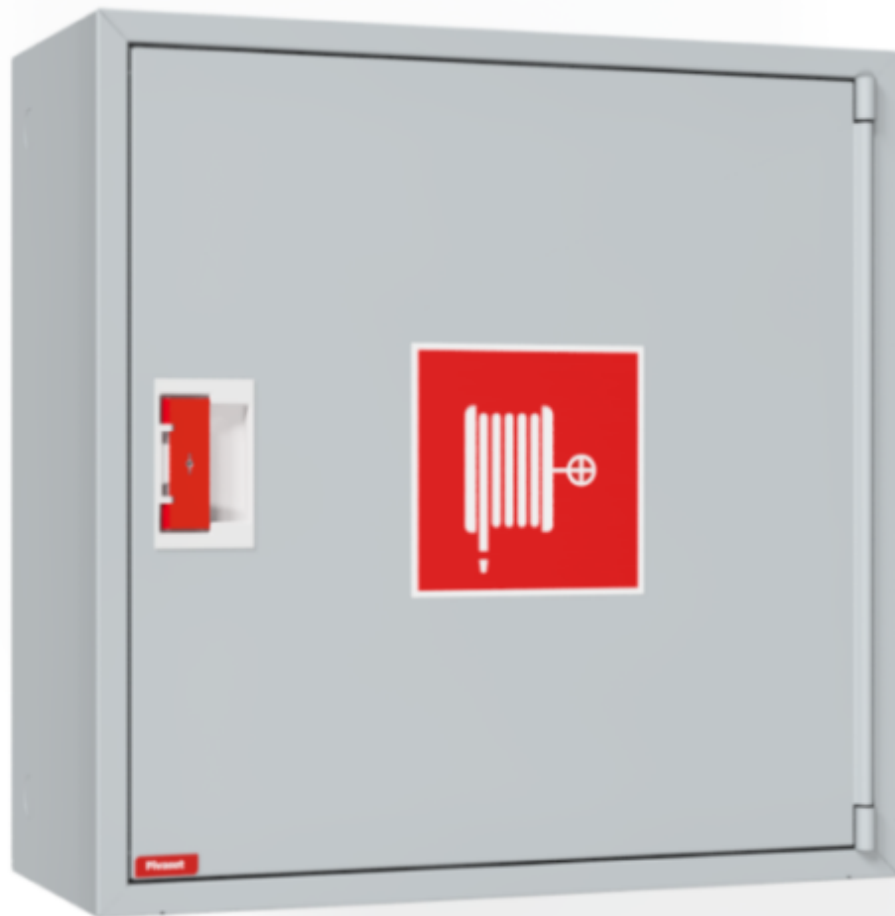

PV-10 19mm/20m PVC, grey - Fire hydrant cabinet

PV-10 19mm/20m PVC, grey - Fire hydrant cabinet

Fire hydrant cabinet approved according to EN 671-1:2012, featuring a fire hydrant hose reel inside. Designed for indoor installation either as a surface-mounted unit or partially recessed to a preferred depth using a separate flush-mounting frame. Our fire hydrants are produced in Finland in accordance with standard EN 671-1:2012. Pivaset's basic model fire hydrant cabinets and hose reels, up to 30 meters, are CE-marked. These cabinets and reels are made of epoxy powder-coated steel sheeting, 1.25 mm thick for the fire hydrant cabinets and 1 mm thick for the hose reels. The reels are consistently painted red. Cabinets are available in three standard colors: white, grey, and red, with other colors available by special order. All cabinets feature a welded structural back wall and reinforced doors with adjustable steel hinges. The door is equipped with a special lock including a breakable lock protector. Doors open 180 degrees to allow free functioning of a hose reel installed on the door. The reel hubs are specially brass-molded and tested. Fire hydrant hoses comply with standard EN 694 and feature lightweight polyester weave reinforcement. The lightweight hoses operate at 1.2 MPa with a burst pressure of 9 MPa (+20C). Alternatively, fire hydrant cabinets can be equipped with a nitrile/PVC hose operating at 1.2 MPa with a burst pressure of 4 MPa (+20C). (Please refer to the product stats to confirm the assembled hose). While lightweight, the hose is not recommended for continuous use in cleaning heavily worn floor surfaces. A hose/nozzle holder prevents the hose from getting caught between the door. All cabinet models come with a spring-reinforced feed hose and include a direct/fog nozzle and 1 shut-off valve for fire hydrant cabinets.