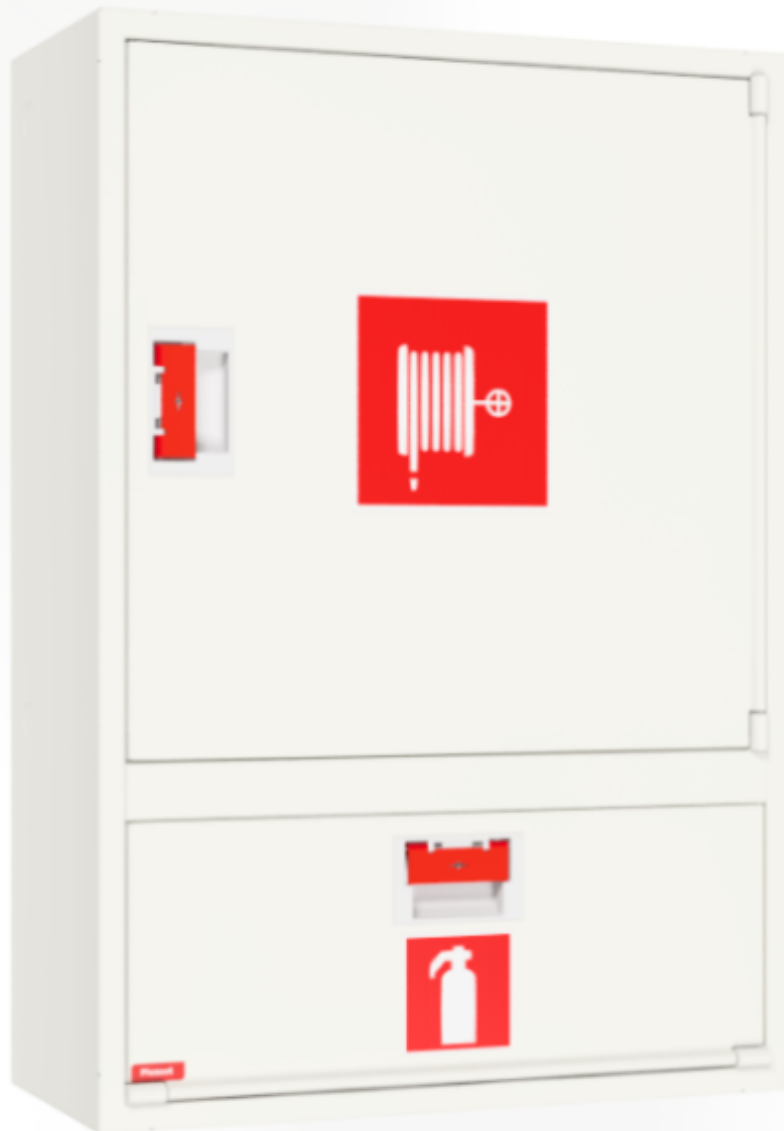

PV-202 25mm/20m, white, depth 245mm - Fire hydrant cabinet

PV-202 25mm/20m, white, depth 245mm - Fire hydrant cabinet

Fire hydrant cabinet approved according to EN 671-1:2012, featuring a fire hydrant hose reel inside. Designed for indoor installation either as a surface-mounted unit or partially recessed to a preferred depth using a separate flush-mounting frame. Our fire hydrants are produced in Finland in accordance with standard EN 671-1:2012. Pivaset's basic model fire hydrant cabinets and hose reels, up to 30 meters, are CE-marked. These cabinets and reels are made of epoxy powder-coated steel sheeting, 1.25 mm thick for the fire hydrant cabinets and 1 mm thick for the hose reels. The reels are consistently painted red. Cabinets are available in three standard colors: white, grey, and red, with other colors available by special order. All cabinets feature a welded structural back wall and reinforced doors with adjustable steel hinges. The door is equipped with a special lock including a breakable lock protector. Doors open 180 degrees to allow free functioning of a hose reel installed on the door. The reel hubs are specially brass-molded and tested. Fire hydrant hoses comply with standard EN 694 and feature lightweight polyester weave reinforcement. The lightweight hoses operate at 1.2 MPa with a burst pressure of 9 MPa (+20C). Alternatively, fire hydrant cabinets can be equipped with a nitrile/PVC hose operating at 1.2 MPa with a burst pressure of 4 MPa (+20C). (Please refer to the product stats to confirm the assembled hose). While lightweight, the hose is not recommended for continuous use in cleaning heavily worn floor surfaces. A hose/nozzle holder prevents the hose from getting caught between the door. All cabinet models come with a spring-reinforced feed hose and include a direct/fog nozzle and 1 shut-off valve for fire hydrant cabinets.