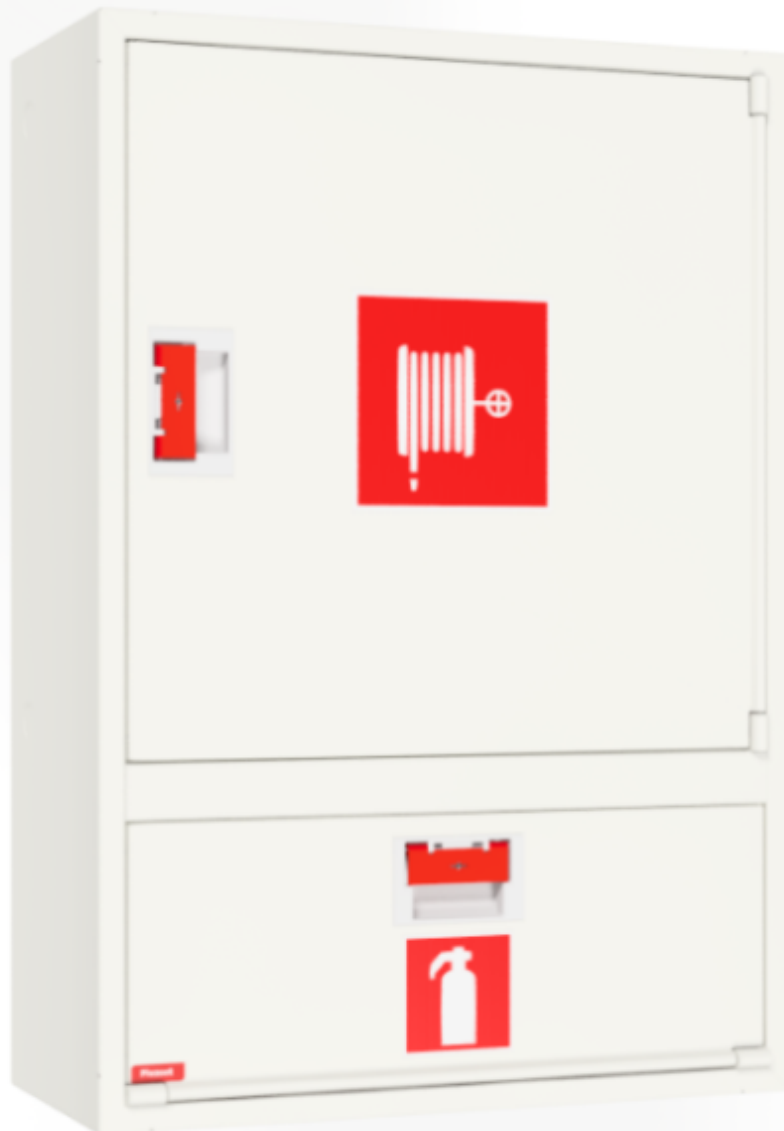

### PV-202 25mm/20m PVC, white - Fire hydrant cabinet

Fire hydrant cabinet approved according to EN 671-1:2012, featuring a fire hydrant hose reel inside. Designed for indoor installation either as a surface-mounted unit or partially recessed to a preferred depth using a separate flush-mounting frame. Our fire hydrants are produced in Finland in accordance with standard EN 671-1:2012. Pivaset's basic model fire hydrant cabinets and hose reels, up to 30 meters, are CE-marked. These cabinets and reels are made of epoxy powder-coated steel sheeting, 1.25 mm thick for the fire hydrant cabinets and 1 mm thick for the hose reels. The reels are consistently painted red. Cabinets are available in three standard colors: white, grey, and red, with other colors available by special order. All cabinets feature a welded structural back wall and reinforced doors with adjustable steel hinges. The door is equipped with a special lock including a breakable lock protector. Doors open 180 degrees to allow free functioning of a hose reel installed on the door. The reel hubs are specially brass-molded and tested. Fire hydrant hoses comply with standard EN 694 and feature lightweight polyester weave reinforcement. The lightweight hoses operate at 1.2 MPa with a burst pressure of 9 MPa (+20C). Alternatively, fire hydrant cabinets can be equipped with a nitrile/PVC hose operating at 1.2 MPa with a burst pressure of 4 MPa (+20C). (Please refer to the product stats to confirm the assembled hose). While lightweight, the hose is not recommended for continuous use in cleaning heavily worn floor surfaces. A hose/nozzle holder prevents the hose from getting caught between the door. All cabinet models come with a spring-reinforced feed hose and include a direct/fog nozzle and 1 shut-off valve for fire hydrant cabinets.

### Features

EN 671-1 / 2012 approved	YES
Hose type	PVC
Color	White (RAL 9016))
Length of the hose	20
Hose inner diameter	25mm (1")
Height (mm)	990
Width (mm)	690
Depth (mm)	290