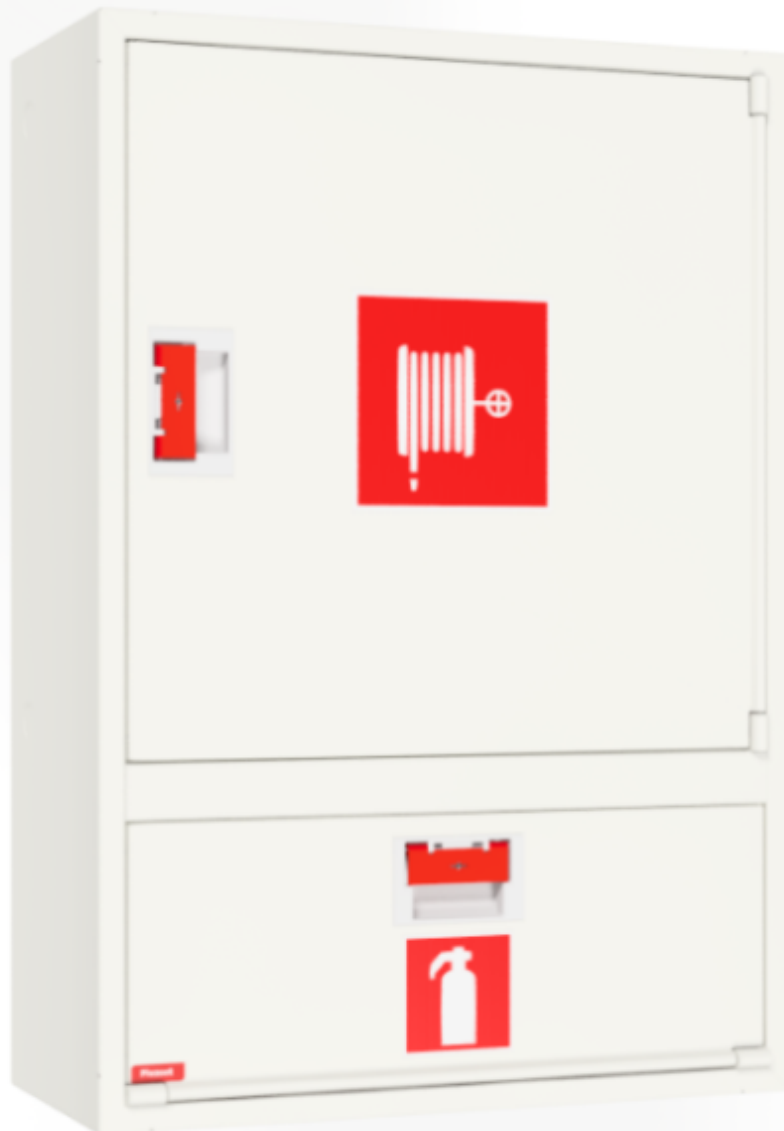

## PV-202 25mm/25m PVC, white - Fire hydrant cabinet

---

Fire hydrant cabinet approved according to EN 671-1:2012, featuring a fire hydrant hose reel inside. Designed for indoor installation either as a surface-mounted unit or partially recessed to a preferred depth using a separate flush-mounting frame. Our fire hydrants are produced in Finland in accordance with standard EN 671-1:2012. Pivaset's basic model fire hydrant cabinets and hose reels, up to 30 meters, are CE-marked. These cabinets and reels are made of epoxy powder-coated steel sheeting, 1.25 mm thick for the fire hydrant cabinets and 1 mm thick for the hose reels. The reels are consistently painted red. Cabinets are available in three standard colors: white, grey, and red, with other colors available by special order. All cabinets feature a welded structural back wall and reinforced doors with adjustable steel hinges. The door is equipped with a special lock including a breakable lock protector. Doors open 180 degrees to allow free functioning of a hose reel installed on the door. The reel hubs are specially brass-molded and tested. Fire hydrant hoses comply with standard EN 694 and feature lightweight polyester weave reinforcement. The lightweight hoses operate at 1.2 MPa with a burst pressure of 9 MPa (+20C). Alternatively, fire hydrant cabinets can be equipped with a nitrile/PVC hose operating at 1.2 MPa with a burst pressure of 4 MPa (+20C). (Please refer to the product stats to confirm the assembled hose). While lightweight, the hose is not recommended for continuous use in cleaning heavily worn floor surfaces. A hose/nozzle holder prevents the hose from getting caught between the door. All cabinet models come with a spring-reinforced feed hose and include a direct/fog nozzle and 1 shut-off valve for fire hydrant cabinets.