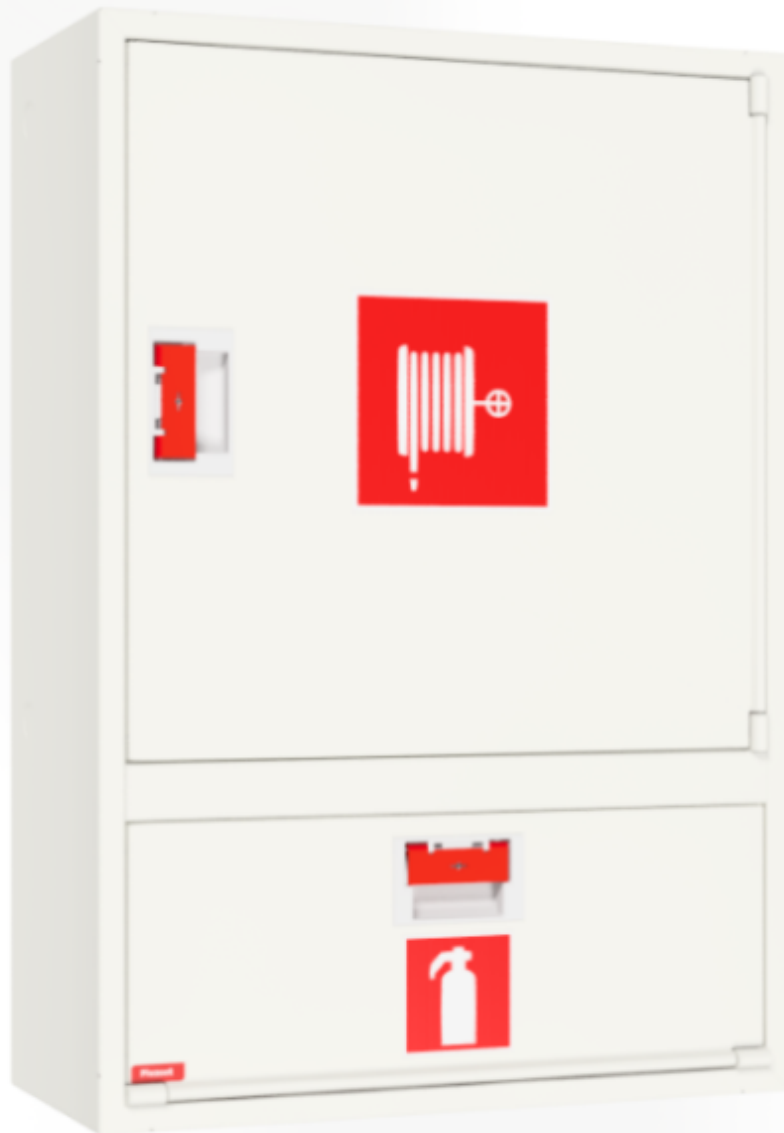

PV-202 25mm/30m, white - Fire hydrant cabinet

PV-202 25mm/30m, white - Fire hydrant cabinet

Fire hydrant cabinet approved according to EN 671-1:2012, featuring a fire hydrant hose reel inside. Designed for indoor installation either as a surface-mounted unit or partially recessed to a preferred depth using a separate flush-mounting frame. Our fire hydrants are produced in Finland in accordance with standard EN 671-1:2012. Pivaset's basic model fire hydrant cabinets and hose reels, up to 30 meters, are CE-marked. These cabinets and reels are made of epoxy powder-coated steel sheeting, 1.25 mm thick for the fire hydrant cabinets and 1 mm thick for the hose reels. The reels are consistently painted red. Cabinets are available in three standard colors: white, grey, and red, with other colors available by special order. All cabinets feature a welded structural back wall and reinforced doors with adjustable steel hinges. The door is equipped with a special lock including a breakable lock protector. Doors open 180 degrees to allow free functioning of a hose reel installed on the door. The reel hubs are specially brass-molded and tested. Fire hydrant hoses comply with standard EN 694 and feature lightweight polyester weave reinforcement. The lightweight hoses operate at 1.2 MPa with a burst pressure of 9 MPa (+20C). Alternatively, fire hydrant cabinets can be equipped with a nitrile/PVC hose operating at 1.2 MPa with a burst pressure of 4 MPa (+20C). (Please refer to the product stats to confirm the assembled hose). While lightweight, the hose is not recommended for continuous use in cleaning heavily worn floor surfaces. A hose/nozzle holder prevents the hose from getting caught between the door. All cabinet models come with a spring-reinforced feed hose and include a direct/fog nozzle and 1 shut-off valve for fire hydrant cabinets.