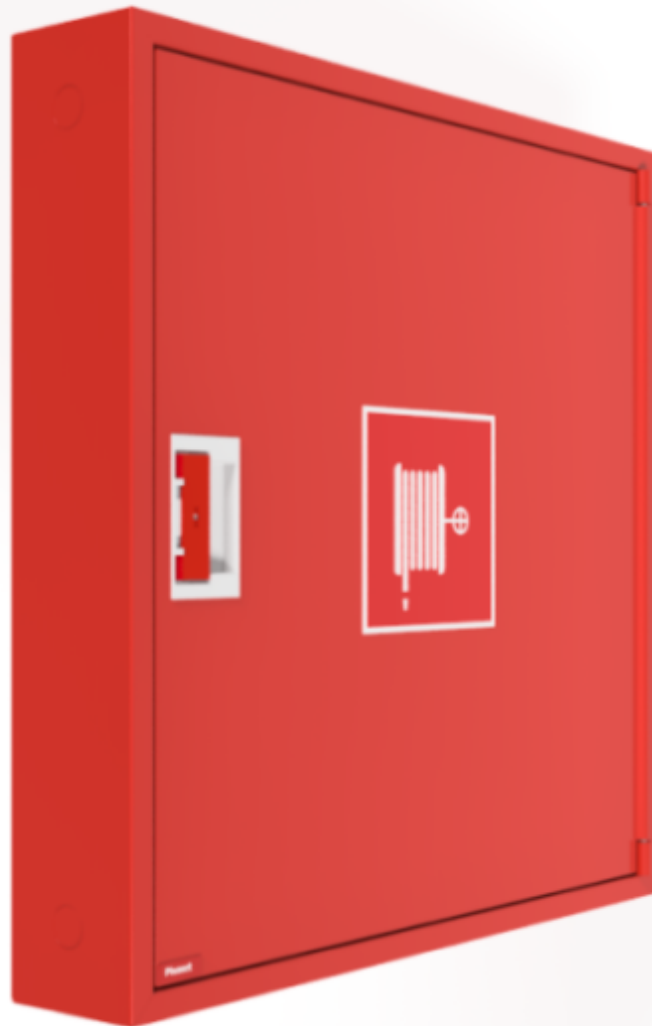

PV-142 19mm/30m PVC, red - Fire hydrant cabinet

PV-142 19mm/30m PVC, red - Fire hydrant cabinet

Fire hydrant cabinet approved according to EN 671-1:2012, featuring a fire hydrant hose reel inside. Designed for indoor installation either as a surface-mounted unit or partially recessed to a preferred depth using a separate flush-mounting frame. Our fire hydrants are produced in Finland in accordance with standard EN 671-1:2012. Pivaset's basic model fire hydrant cabinets and hose reels, up to 30 meters, are CE-marked. These cabinets and reels are made of epoxy powder-coated steel sheeting, 1.25 mm thick for the fire hydrant cabinets and 1 mm thick for the hose reels. The reels are consistently painted red. Cabinets are available in three standard colors: white, grey, and red, with other colors available by special order. All cabinets feature a welded structural back wall and reinforced doors with adjustable steel hinges. The door is equipped with a special lock including a breakable lock protector. Doors open 180 degrees to allow free functioning of a hose reel installed on the door. The reel hubs are specially brass-molded and tested. Fire hydrant hoses comply with standard EN 694 and feature lightweight polyester weave reinforcement. The lightweight hoses operate at 1.2 MPa with a burst pressure of 9 MPa (+20C). Alternatively, fire hydrant cabinets can be equipped with a nitrile/PVC hose operating at 1.2 MPa with a burst pressure of 4 MPa (+20C). (Please refer to the product stats to confirm the assembled hose). While lightweight, the hose is not recommended for continuous use in cleaning heavily worn floor surfaces. A hose/nozzle holder prevents the hose from getting caught between the door. All cabinet models come with a spring-reinforced feed hose and include a direct/fog nozzle and 1 shut-off valve for fire hydrant cabinets.