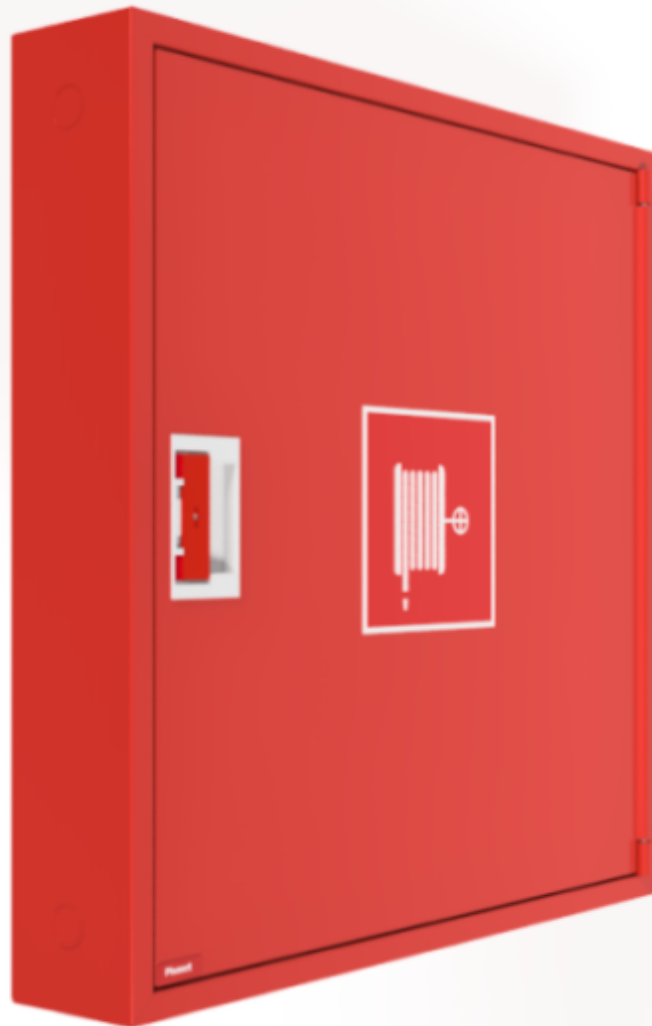

### PV-142 25mm/20m PVC, red - Fire hydrant cabinet

Fire hydrant cabinet approved according to EN 671-1:2012, featuring a fire hydrant hose reel inside. Designed for indoor installation either as a surface-mounted unit or partially recessed to a preferred depth using a separate flush-mounting frame. Our fire hydrants are produced in Finland in accordance with standard EN 671-1:2012. Pivaset's basic model fire hydrant cabinets and hose reels, up to 30 meters, are CE-marked. These cabinets and reels are made of epoxy powder-coated steel sheeting, 1.25 mm thick for the fire hydrant cabinets and 1 mm thick for the hose reels. The reels are consistently painted red. Cabinets are available in three standard colors: white, grey, and red, with other colors available by special order. All cabinets feature a welded structural back wall and reinforced doors with adjustable steel hinges. The door is equipped with a special lock including a breakable lock protector. Doors open 180 degrees to allow free functioning of a hose reel installed on the door. The reel hubs are specially brass-molded and tested. Fire hydrant hoses comply with standard EN 694 and feature lightweight polyester weave reinforcement. The lightweight hoses operate at 1.2 MPa with a burst pressure of 9 MPa (+20C). Alternatively, fire hydrant cabinets can be equipped with a nitrile/PVC hose operating at 1.2 MPa with a burst pressure of 4 MPa (+20C). (Please refer to the product stats to confirm the assembled hose). While lightweight, the hose is not recommended for continuous use in cleaning heavily worn floor surfaces. A hose/nozzle holder prevents the hose from getting caught between the door. All cabinet models come with a spring-reinforced feed hose and include a direct/fog nozzle and 1 shut-off valve for fire hydrant cabinets.

### Features

EN 671-1 / 2012 approved	YES
Hose type	PVC
Color	Red (RAL 3020)
Length of the hose	20
Hose inner diameter	25mm (1")
Height (mm)	790
Width (mm)	790
Depth (mm)	140