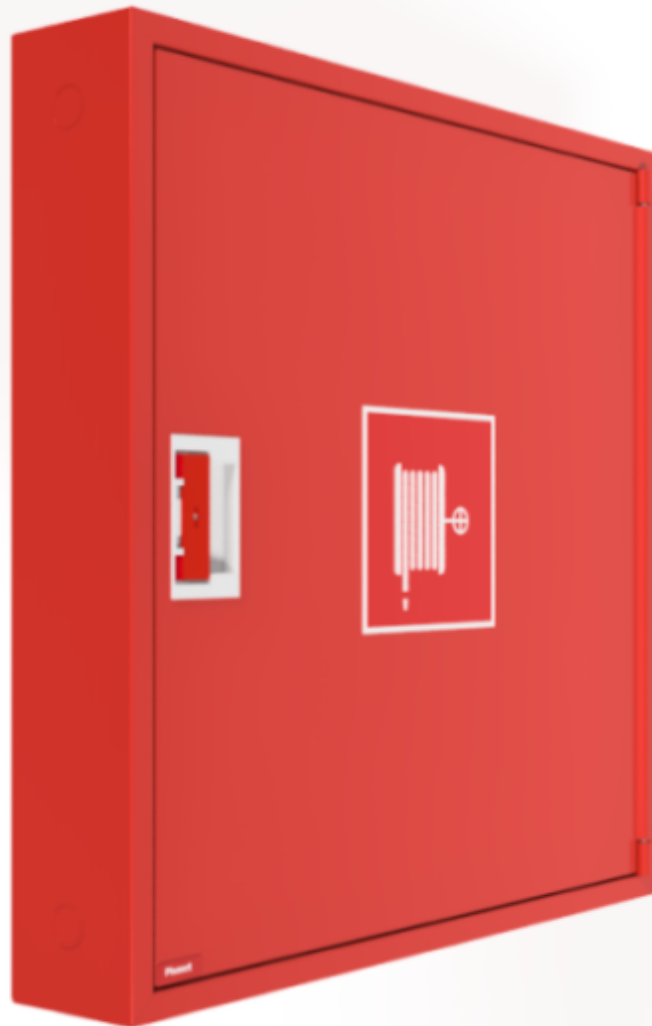

## PV-142 25mm/20m PVC, red - Fire hydrant cabinet

---

Fire hydrant cabinet approved according to EN 671-1:2012, featuring a fire hydrant hose reel inside. Designed for indoor installation either as a surface-mounted unit or partially recessed to a preferred depth using a separate flush-mounting frame. Our fire hydrants are produced in Finland in accordance with standard EN 671-1:2012. Pivaset's basic model fire hydrant cabinets and hose reels, up to 30 meters, are CE-marked. These cabinets and reels are made of epoxy powder-coated steel sheeting, 1.25 mm thick for the fire hydrant cabinets and 1 mm thick for the hose reels. The reels are consistently painted red. Cabinets are available in three standard colors: white, grey, and red, with other colors available by special order. All cabinets feature a welded structural back wall and reinforced doors with adjustable steel hinges. The door is equipped with a special lock including a breakable lock protector. Doors open 180 degrees to allow free functioning of a hose reel installed on the door. The reel hubs are specially brass-molded and tested. Fire hydrant hoses comply with standard EN 694 and feature lightweight polyester weave reinforcement. The lightweight hoses operate at 1.2 MPa with a burst pressure of 9 MPa (+20C). Alternatively, fire hydrant cabinets can be equipped with a nitrile/PVC hose operating at 1.2 MPa with a burst pressure of 4 MPa (+20C). (Please refer to the product stats to confirm the assembled hose). While lightweight, the hose is not recommended for continuous use in cleaning heavily worn floor surfaces. A hose/nozzle holder prevents the hose from getting caught between the door. All cabinet models come with a spring-reinforced feed hose and include a direct/fog nozzle and 1 shut-off valve for fire hydrant cabinets.