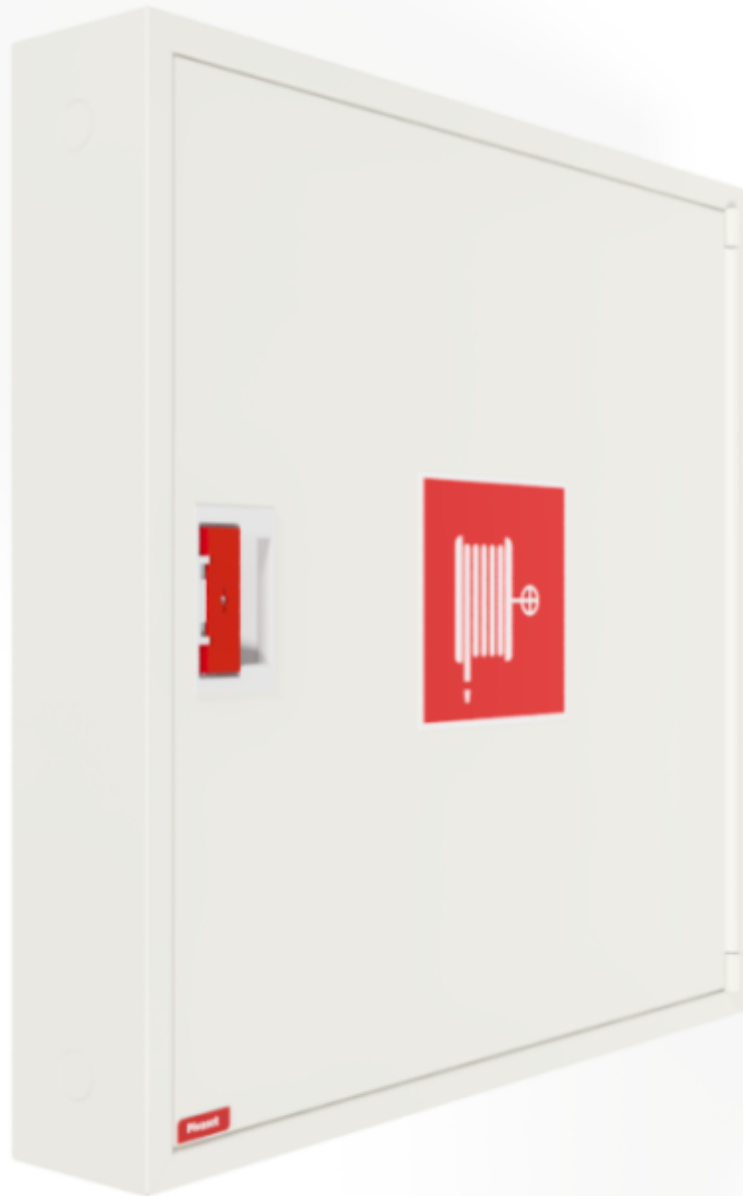

### PV-142 19mm/30m, white \* - Fire hydrant cabinet

Fire hydrant cabinet approved according to EN 671-1:2012, featuring a fire hydrant hose reel inside. Designed for indoor installation either as a surface-mounted unit or partially recessed to a preferred depth using a separate flush-mounting frame. Our fire hydrants are produced in Finland in accordance with standard EN 671-1:2012. Pivaset's basic model fire hydrant cabinets and hose reels, up to 30 meters, are CE-marked. These cabinets and reels are made of epoxy powder-coated steel sheeting, 1.25 mm thick for the fire hydrant cabinets and 1 mm thick for the hose reels. The reels are consistently painted red. Cabinets are available in three standard colors: white, grey, and red, with other colors available by special order. All cabinets feature a welded structural back wall and reinforced doors with adjustable steel hinges. The door is equipped with a special lock including a breakable lock protector. Doors open 180 degrees to allow free functioning of a hose reel installed on the door. The reel hubs are specially brass-molded and tested. Fire hydrant hoses comply with standard EN 694 and feature lightweight polyester weave reinforcement. The lightweight hoses operate at 1.2 MPa with a burst pressure of 9 MPa (+20C). Alternatively, fire hydrant cabinets can be equipped with a nitrile/PVC hose operating at 1.2 MPa with a burst pressure of 4 MPa (+20C). (Please refer to the product stats to confirm the assembled hose). While lightweight, the hose is not recommended for continuous use in cleaning heavily worn floor surfaces. A hose/nozzle holder prevents the hose from getting caught between the door. All cabinet models come with a spring-reinforced feed hose and include a direct/fog nozzle and 1 shut-off valve for fire hydrant cabinets.