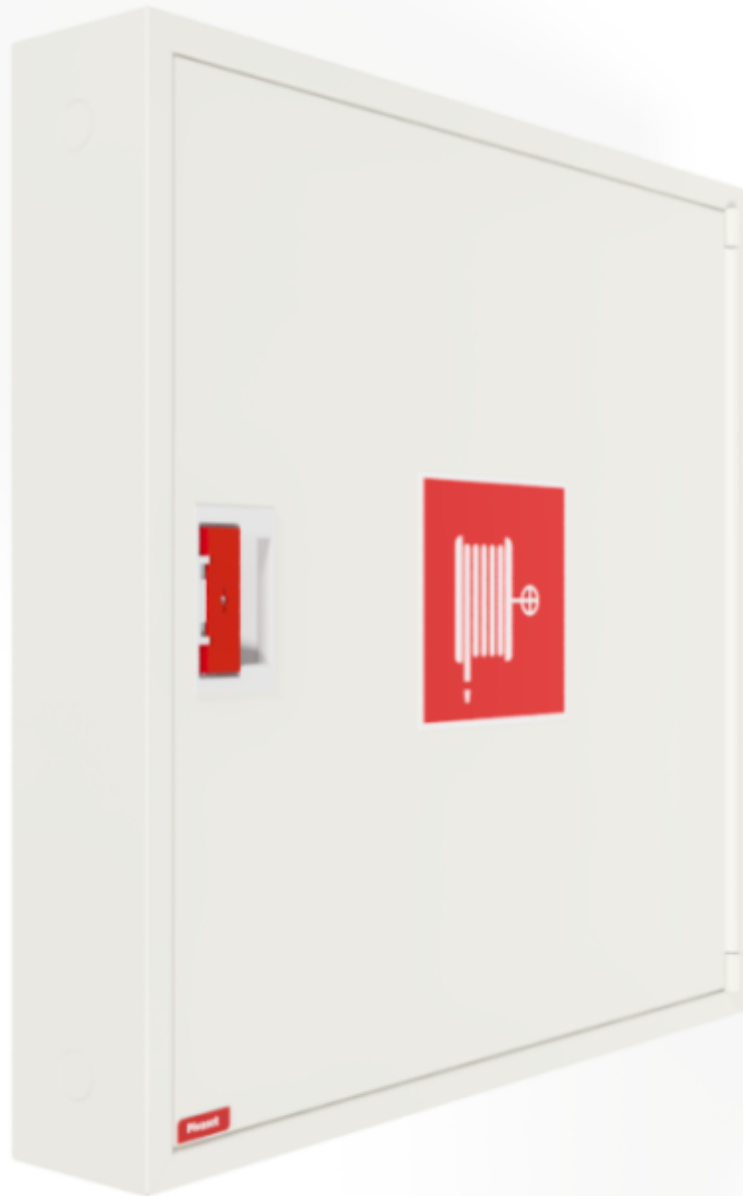

PV-142 19mm/30m PVC, white - Fire hydrant cabinet

PV-142 19mm/30m PVC, white - Fire hydrant cabinet

Fire hydrant cabinet approved according to EN 671-1:2012, featuring a fire hydrant hose reel inside. Designed for indoor installation either as a surface-mounted unit or partially recessed to a preferred depth using a separate flush-mounting frame. Our fire hydrants are produced in Finland in accordance with standard EN 671-1:2012. Pivaset's basic model fire hydrant cabinets and hose reels, up to 30 meters, are CE-marked. These cabinets and reels are made of epoxy powder-coated steel sheeting, 1.25 mm thick for the fire hydrant cabinets and 1 mm thick for the hose reels. The reels are consistently painted red. Cabinets are available in three standard colors: white, grey, and red, with other colors available by special order. All cabinets feature a welded structural back wall and reinforced doors with adjustable steel hinges. The door is equipped with a special lock including a breakable lock protector. Doors open 180 degrees to allow free functioning of a hose reel installed on the door. The reel hubs are specially brass-molded and tested. Fire hydrant hoses comply with standard EN 694 and feature lightweight polyester weave reinforcement. The lightweight hoses operate at 1.2 MPa with a burst pressure of 9 MPa (+20C). Alternatively, fire hydrant cabinets can be equipped with a nitrile/PVC hose operating at 1.2 MPa with a burst pressure of 4 MPa (+20C). (Please refer to the product stats to confirm the assembled hose). While lightweight, the hose is not recommended for continuous use in cleaning heavily worn floor surfaces. A hose/nozzle holder prevents the hose from getting caught between the door. All cabinet models come with a spring-reinforced feed hose and include a direct/fog nozzle and 1 shut-off valve for fire hydrant cabinets.

Features

EN 671-1 / 2012 approved	YES
Hose type	PVC
Color	White (RAL 9016))
Length of the hose	30
Hose inner diameter	19mm (3/4")
Height (mm)	790
Width (mm)	790
Depth (mm)	140