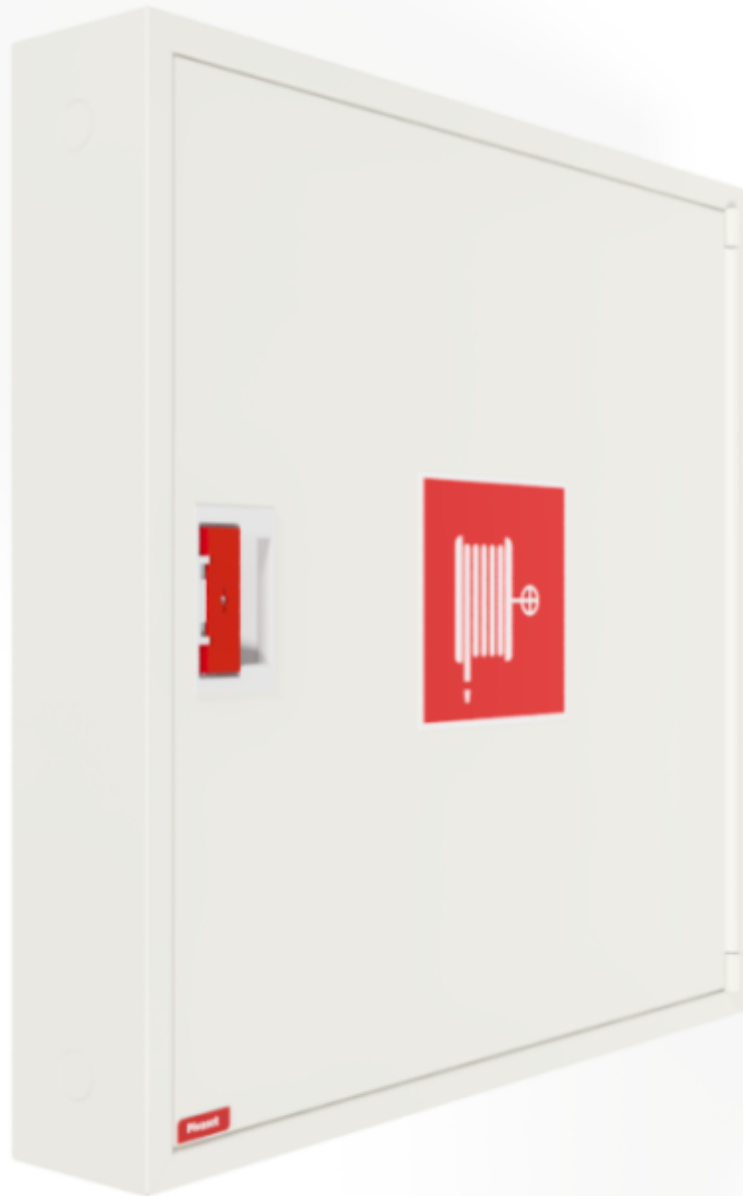

PV-142 25mm/20m, white - Fire hydrant cabinet

PV-142 25mm/20m, white - Fire hydrant cabinet

Fire hydrant cabinet approved according to EN 671-1:2012, featuring a fire hydrant hose reel inside. Designed for indoor installation either as a surface-mounted unit or partially recessed to a preferred depth using a separate flush-mounting frame. Our fire hydrants are produced in Finland in accordance with standard EN 671-1:2012. Pivaset's basic model fire hydrant cabinets and hose reels, up to 30 meters, are CE-marked. These cabinets and reels are made of epoxy powder-coated steel sheeting, 1.25 mm thick for the fire hydrant cabinets and 1 mm thick for the hose reels. The reels are consistently painted red. Cabinets are available in three standard colors: white, grey, and red, with other colors available by special order. All cabinets feature a welded structural back wall and reinforced doors with adjustable steel hinges. The door is equipped with a special lock including a breakable lock protector. Doors open 180 degrees to allow free functioning of a hose reel installed on the door. The reel hubs are specially brass-molded and tested. Fire hydrant hoses comply with standard EN 694 and feature lightweight polyester weave reinforcement. The lightweight hoses operate at 1.2 MPa with a burst pressure of 9 MPa (+20C). Alternatively, fire hydrant cabinets can be equipped with a nitrile/PVC hose operating at 1.2 MPa with a burst pressure of 4 MPa (+20C). (Please refer to the product stats to confirm the assembled hose). While lightweight, the hose is not recommended for continuous use in cleaning heavily worn floor surfaces. A hose/nozzle holder prevents the hose from getting caught between the door. All cabinet models come with a spring-reinforced feed hose and include a direct/fog nozzle and 1 shut-off valve for fire hydrant cabinets.