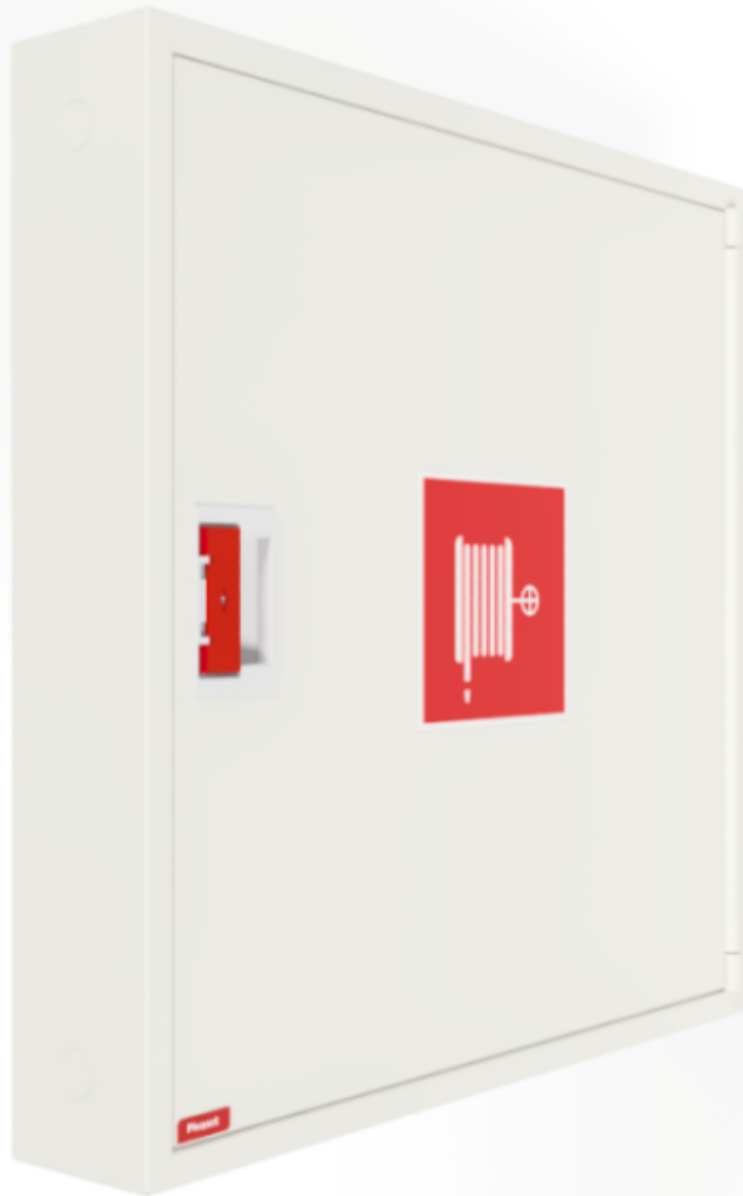

### PV-142 25mm/20m PVC, white - Fire hydrant cabinet

Fire hydrant cabinet approved according to EN 671-1:2012, featuring a fire hydrant hose reel inside. Designed for indoor installation either as a surface-mounted unit or partially recessed to a preferred depth using a separate flush-mounting frame. Our fire hydrants are produced in Finland in accordance with standard EN 671-1:2012. Pivaset's basic model fire hydrant cabinets and hose reels, up to 30 meters, are CE-marked. These cabinets and reels are made of epoxy powder-coated steel sheeting, 1.25 mm thick for the fire hydrant cabinets and 1 mm thick for the hose reels. The reels are consistently painted red. Cabinets are available in three standard colors: white, grey, and red, with other colors available by special order. All cabinets feature a welded structural back wall and reinforced doors with adjustable steel hinges. The door is equipped with a special lock including a breakable lock protector. Doors open 180 degrees to allow free functioning of a hose reel installed on the door. The reel hubs are specially brass-molded and tested. Fire hydrant hoses comply with standard EN 694 and feature lightweight polyester weave reinforcement. The lightweight hoses operate at 1.2 MPa with a burst pressure of 9 MPa (+20C). Alternatively, fire hydrant cabinets can be equipped with a nitrile/PVC hose operating at 1.2 MPa with a burst pressure of 4 MPa (+20C). (Please refer to the product stats to confirm the assembled hose). While lightweight, the hose is not recommended for continuous use in cleaning heavily worn floor surfaces. A hose/nozzle holder prevents the hose from getting caught between the door. All cabinet models come with a spring-reinforced feed hose and include a direct/fog nozzle and 1 shut-off valve for fire hydrant cabinets.

### Features

EN 671-1 / 2012 approved	YES
Hose type	PVC
Color	White (RAL 9016))
Length of the hose	20
Hose inner diameter	25mm (1")
Height (mm)	790
Width (mm)	790
Depth (mm)	140