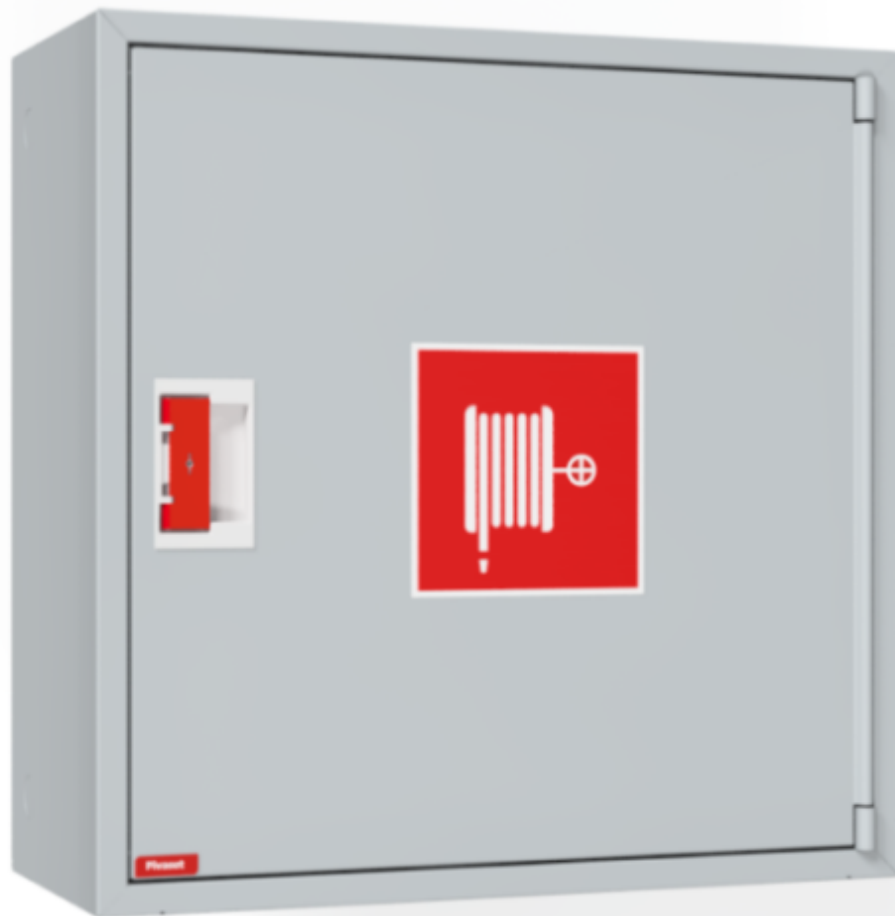

PV-10 19mm/25m, grey - Fire hydrant cabinet

PV-10 19mm/25m, grey - Fire hydrant cabinet

Fire hydrant cabinet approved according to EN 671-1:2012, featuring a fire hydrant hose reel inside. Designed for indoor installation either as a surface-mounted unit or partially recessed to a preferred depth using a separate flush-mounting frame. Our fire hydrants are produced in Finland in accordance with standard EN 671-1:2012. Pivaset's basic model fire hydrant cabinets and hose reels, up to 30 meters, are CE-marked. These cabinets and reels are made of epoxy powder-coated steel sheeting, 1.25 mm thick for the fire hydrant cabinets and 1 mm thick for the hose reels. The reels are consistently painted red. Cabinets are available in three standard colors: white, grey, and red, with other colors available by special order. All cabinets feature a welded structural back wall and reinforced doors with adjustable steel hinges. The door is equipped with a special lock including a breakable lock protector. Doors open 180 degrees to allow free functioning of a hose reel installed on the door. The reel hubs are specially brass-molded and tested. Fire hydrant hoses comply with standard EN 694 and feature lightweight polyester weave reinforcement. The lightweight hoses operate at 1.2 MPa with a burst pressure of 9 MPa (+20C). Alternatively, fire hydrant cabinets can be equipped with a nitrile/PVC hose operating at 1.2 MPa with a burst pressure of 4 MPa (+20C). (Please refer to the product stats to confirm the assembled hose). While lightweight, the hose is not recommended for continuous use in cleaning heavily worn floor surfaces. A hose/nozzle holder prevents the hose from getting caught between the door. All cabinet models come with a spring-reinforced feed hose and include a direct/fog nozzle and 1 shut-off valve for fire hydrant cabinets.