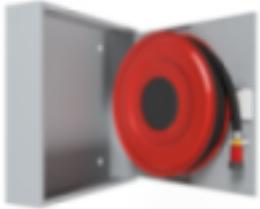

## PV-182 19mm/20m, grey - Fire hydrant cabinet

Fire hydrant cabinet approved according to EN 671-1:2012, featuring a fire hydrant hose reel inside. Designed for indoor installation either as a surface-mounted unit or partially recessed to a preferred depth using a separate flush-mounting frame. Our fire hydrants are produced in Finland in accordance with standard EN 671-1:2012. Pivaset's basic model fire hydrant cabinets and hose reels, up to 30 meters, are CE-marked. These cabinets and reels are made of epoxy powder-coated steel sheeting, 1.25 mm thick for the fire hydrant cabinets and 1 mm thick for the hose reels. The reels are consistently painted red. Cabinets are available in three standard colors: white, grey, and red, with other colors available by special order. All cabinets feature a welded structural back wall and reinforced doors with adjustable steel hinges. The door is equipped with a special lock including a breakable lock protector. Doors open 180 degrees to allow free functioning of a hose reel installed on the door. The reel hubs are specially brass-molded and tested. Fire hydrant hoses comply with standard EN 694 and feature lightweight polyester weave reinforcement. The lightweight hoses operate at 1.2 MPa with a burst pressure of 9 MPa (+20C). Alternatively, fire hydrant cabinets can be equipped with a nitrile/PVC hose operating at 1.2 MPa with a burst pressure of 4 MPa (+20C). (Please refer to the product stats to confirm the assembled hose). While lightweight, the hose is not recommended for continuous use in cleaning heavily worn floor surfaces. A hose/nozzle holder prevents the hose from getting caught between the door. All cabinet models come with a spring-reinforced feed hose and include a direct/fog nozzle and 1 shut-off valve for fire hydrant cabinets.