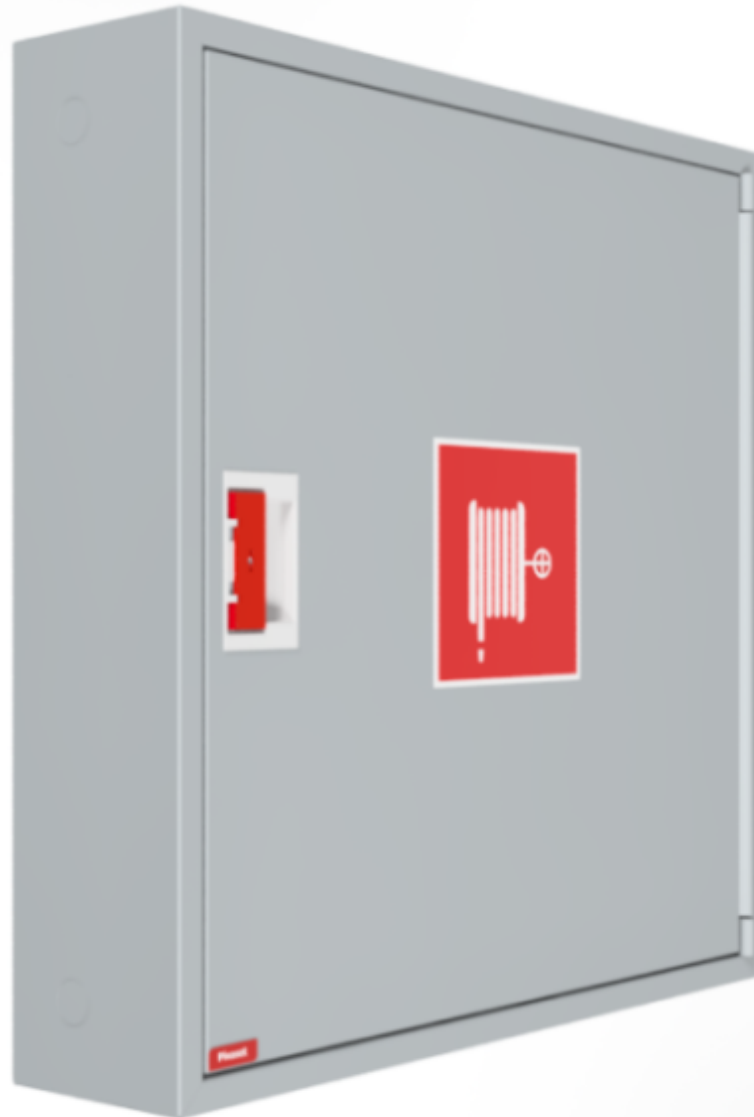

## PV-182 19mm/25m PVC, grey - Fire hydrant cabinet

---

Fire hydrant cabinet approved according to EN 671-1:2012, featuring a fire hydrant hose reel inside. Designed for indoor installation either as a surface-mounted unit or partially recessed to a preferred depth using a separate flush-mounting frame. Our fire hydrants are produced in Finland in accordance with standard EN 671-1:2012. Pivaset's basic model fire hydrant cabinets and hose reels, up to 30 meters, are CE-marked. These cabinets and reels are made of epoxy powder-coated steel sheeting, 1.25 mm thick for the fire hydrant cabinets and 1 mm thick for the hose reels. The reels are consistently painted red. Cabinets are available in three standard colors: white, grey, and red, with other colors available by special order. All cabinets feature a welded structural back wall and reinforced doors with adjustable steel hinges. The door is equipped with a special lock including a breakable lock protector. Doors open 180 degrees to allow free functioning of a hose reel installed on the door. The reel hubs are specially brass-molded and tested. Fire hydrant hoses comply with standard EN 694 and feature lightweight polyester weave reinforcement. The lightweight hoses operate at 1.2 MPa with a burst pressure of 9 MPa (+20C). Alternatively, fire hydrant cabinets can be equipped with a nitrile/PVC hose operating at 1.2 MPa with a burst pressure of 4 MPa (+20C). (Please refer to the product stats to confirm the assembled hose). While lightweight, the hose is not recommended for continuous use in cleaning heavily worn floor surfaces. A hose/nozzle holder prevents the hose from getting caught between the door. All cabinet models come with a spring-reinforced feed hose and include a direct/fog nozzle and 1 shut-off valve for fire hydrant cabinets.