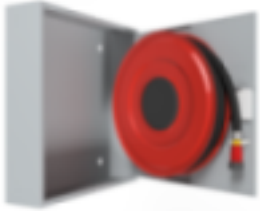

PV-182 19mm/30m, grey - Fire hydrant cabinet

PV-182 19mm/30m, grey - Fire hydrant cabinet

Fire hydrant cabinet approved according to EN 671-1:2012, featuring a fire hydrant hose reel inside. Designed for indoor installation either as a surface-mounted unit or partially recessed to a preferred depth using a separate flush-mounting frame. Our fire hydrants are produced in Finland in accordance with standard EN 671-1:2012. Pivaset's basic model fire hydrant cabinets and hose reels, up to 30 meters, are CE-marked. These cabinets and reels are made of epoxy powder-coated steel sheeting, 1.25 mm thick for the fire hydrant cabinets and 1 mm thick for the hose reels. The reels are consistently painted red. Cabinets are available in three standard colors: white, grey, and red, with other colors available by special order. All cabinets feature a welded structural back wall and reinforced doors with adjustable steel hinges. The door is equipped with a special lock including a breakable lock protector. Doors open 180 degrees to allow free functioning of a hose reel installed on the door. The reel hubs are specially brass-molded and tested. Fire hydrant hoses comply with standard EN 694 and feature lightweight polyester weave reinforcement. The lightweight hoses operate at 1.2 MPa with a burst pressure of 9 MPa (+20C). Alternatively, fire hydrant cabinets can be equipped with a nitrile/PVC hose operating at 1.2 MPa with a burst pressure of 4 MPa (+20C). (Please refer to the product stats to confirm the assembled hose). While lightweight, the hose is not recommended for continuous use in cleaning heavily worn floor surfaces. A hose/nozzle holder prevents the hose from getting caught between the door. All cabinet models come with a spring-reinforced feed hose and include a direct/fog nozzle and 1 shut-off valve for fire hydrant cabinets.