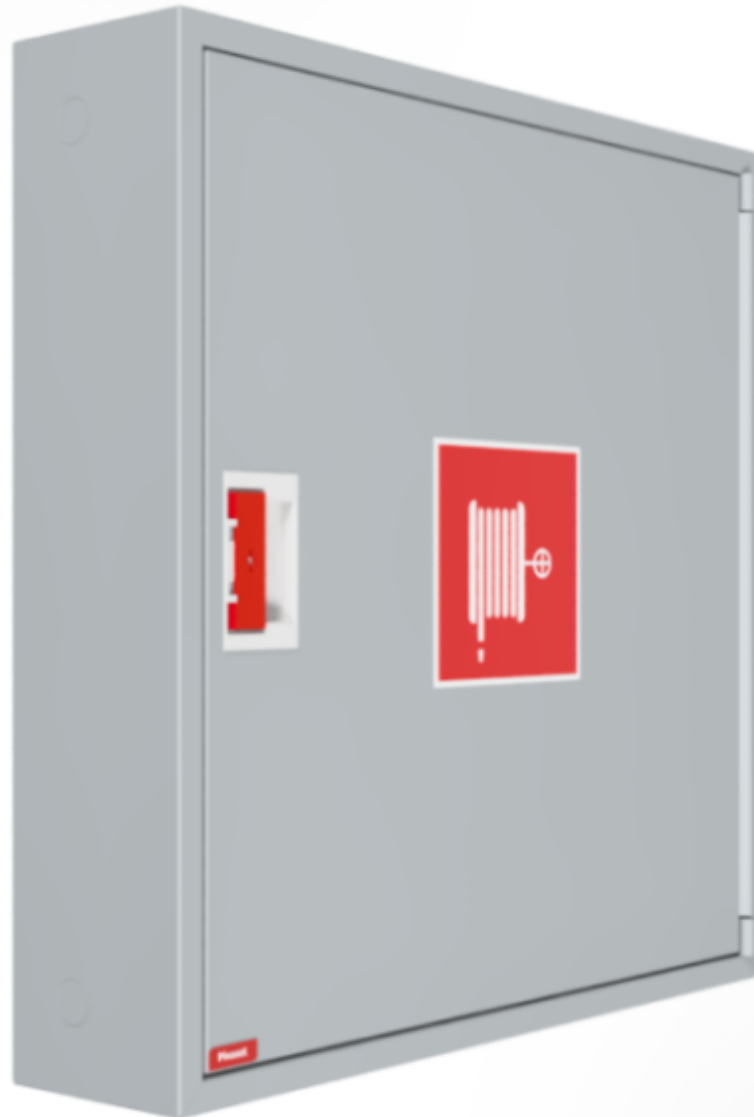

PV-182 19mm/30m PVC, grey - Fire hydrant cabinet

PV-182 19mm/30m PVC, grey - Fire hydrant cabinet

Fire hydrant cabinet approved according to EN 671-1:2012, featuring a fire hydrant hose reel inside. Designed for indoor installation either as a surface-mounted unit or partially recessed to a preferred depth using a separate flush-mounting frame. Our fire hydrants are produced in Finland in accordance with standard EN 671-1:2012. Pivaset's basic model fire hydrant cabinets and hose reels, up to 30 meters, are CE-marked. These cabinets and reels are made of epoxy powder-coated steel sheeting, 1.25 mm thick for the fire hydrant cabinets and 1 mm thick for the hose reels. The reels are consistently painted red. Cabinets are available in three standard colors: white, grey, and red, with other colors available by special order. All cabinets feature a welded structural back wall and reinforced doors with adjustable steel hinges. The door is equipped with a special lock including a breakable lock protector. Doors open 180 degrees to allow free functioning of a hose reel installed on the door. The reel hubs are specially brass-molded and tested. Fire hydrant hoses comply with standard EN 694 and feature lightweight polyester weave reinforcement. The lightweight hoses operate at 1.2 MPa with a burst pressure of 9 MPa (+20C). Alternatively, fire hydrant cabinets can be equipped with a nitrile/PVC hose operating at 1.2 MPa with a burst pressure of 4 MPa (+20C). (Please refer to the product stats to confirm the assembled hose). While lightweight, the hose is not recommended for continuous use in cleaning heavily worn floor surfaces. A hose/nozzle holder prevents the hose from getting caught between the door. All cabinet models come with a spring-reinforced feed hose and include a direct/fog nozzle and 1 shut-off valve for fire hydrant cabinets.