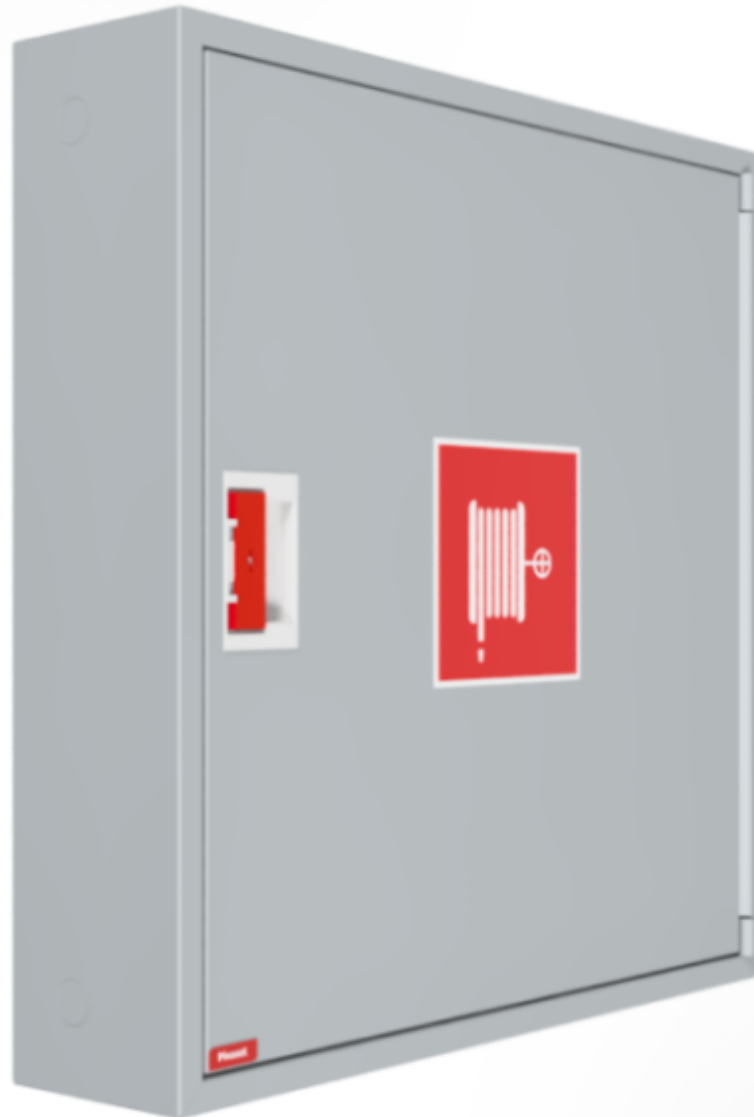

PV-182 19mm/30m PVC, grey - Fire hydrant cabinet

PV-182 19mm/30m PVC, grey - Fire hydrant cabinet

Fire hydrant cabinet approved according to EN 671-1:2012, featuring a fire hydrant hose reel inside. Designed for indoor installation either as a surface-mounted unit or partially recessed to a preferred depth using a separate flush-mounting frame. Our fire hydrants are produced in Finland in accordance with standard EN 671-1:2012. Pivaset's basic model fire hydrant cabinets and hose reels, up to 30 meters, are CE-marked. These cabinets and reels are made of epoxy powder-coated steel sheeting, 1.25 mm thick for the fire hydrant cabinets and 1 mm thick for the hose reels. The reels are consistently painted red. Cabinets are available in three standard colors: white, grey, and red, with other colors available by special order. All cabinets feature a welded structural back wall and reinforced doors with adjustable steel hinges. The door is equipped with a special lock including a breakable lock protector. Doors open 180 degrees to allow free functioning of a hose reel installed on the door. The reel hubs are specially brass-molded and tested. Fire hydrant hoses comply with standard EN 694 and feature lightweight polyester weave reinforcement. The lightweight hoses operate at 1.2 MPa with a burst pressure of 9 MPa (+20C). Alternatively, fire hydrant cabinets can be equipped with a nitrile/PVC hose operating at 1.2 MPa with a burst pressure of 4 MPa (+20C). (Please refer to the product stats to confirm the assembled hose). While lightweight, the hose is not recommended for continuous use in cleaning heavily worn floor surfaces. A hose/nozzle holder prevents the hose from getting caught between the door. All cabinet models come with a spring-reinforced feed hose and include a direct/fog nozzle and 1 shut-off valve for fire hydrant cabinets.

Features

EN 671-1 / 2012 approved	YES
Hose type	PVC
Color	Grey (RAL 7040)
Length of the hose	30
Hose inner diameter	19mm (3/4")
Height (mm)	790
Width (mm)	790
Depth (mm)	180