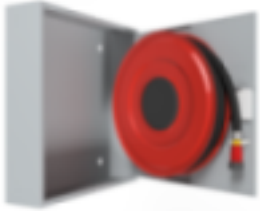

### PV-182 25mm/25m, grey - Fire hydrant cabinet

Fire hydrant cabinet approved according to EN 671-1:2012, featuring a fire hydrant hose reel inside. Designed for indoor installation either as a surface-mounted unit or partially recessed to a preferred depth using a separate flush-mounting frame. Our fire hydrants are produced in Finland in accordance with standard EN 671-1:2012. Pivaset's basic model fire hydrant cabinets and hose reels, up to 30 meters, are CE-marked. These cabinets and reels are made of epoxy powder-coated steel sheeting, 1.25 mm thick for the fire hydrant cabinets and 1 mm thick for the hose reels. The reels are consistently painted red. Cabinets are available in three standard colors: white, grey, and red, with other colors available by special order. All cabinets feature a welded structural back wall and reinforced doors with adjustable steel hinges. The door is equipped with a special lock including a breakable lock protector. Doors open 180 degrees to allow free functioning of a hose reel installed on the door. The reel hubs are specially brass-molded and tested. Fire hydrant hoses comply with standard EN 694 and feature lightweight polyester weave reinforcement. The lightweight hoses operate at 1.2 MPa with a burst pressure of 9 MPa (+20C). Alternatively, fire hydrant cabinets can be equipped with a nitrile/PVC hose operating at 1.2 MPa with a burst pressure of 4 MPa (+20C). (Please refer to the product stats to confirm the assembled hose). While lightweight, the hose is not recommended for continuous use in cleaning heavily worn floor surfaces. A hose/nozzle holder prevents the hose from getting caught between the door. All cabinet models come with a spring-reinforced feed hose and include a direct/fog nozzle and 1 shut-off valve for fire hydrant cabinets.