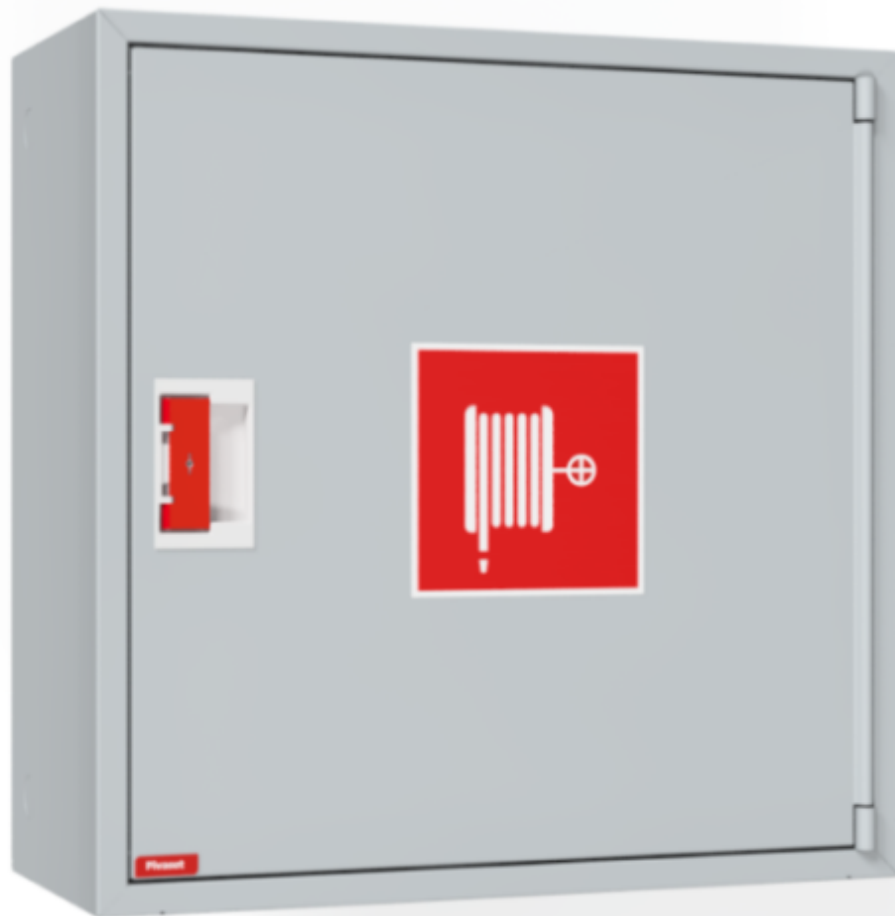

## PV-10 19mm/25m PVC, grey - Fire hydrant cabinet

Fire hydrant cabinet approved according to EN 671-1:2012, featuring a fire hydrant hose reel inside. Designed for indoor installation either as a surface-mounted unit or partially recessed to a preferred depth using a separate flush-mounting frame. Our fire hydrants are produced in Finland in accordance with standard EN 671-1:2012. Pivaset's basic model fire hydrant cabinets and hose reels, up to 30 meters, are CE-marked. These cabinets and reels are made of epoxy powder-coated steel sheeting, 1.25 mm thick for the fire hydrant cabinets and 1 mm thick for the hose reels. The reels are consistently painted red. Cabinets are available in three standard colors: white, grey, and red, with other colors available by special order. All cabinets feature a welded structural back wall and reinforced doors with adjustable steel hinges. The door is equipped with a special lock including a breakable lock protector. Doors open 180 degrees to allow free functioning of a hose reel installed on the door. The reel hubs are specially brass-molded and tested. Fire hydrant hoses comply with standard EN 694 and feature lightweight polyester weave reinforcement. The lightweight hoses operate at 1.2 MPa with a burst pressure of 9 MPa (+20C). Alternatively, fire hydrant cabinets can be equipped with a nitrile/PVC hose operating at 1.2 MPa with a burst pressure of 4 MPa (+20C). (Please refer to the product stats to confirm the assembled hose). While lightweight, the hose is not recommended for continuous use in cleaning heavily worn floor surfaces. A hose/nozzle holder prevents the hose from getting caught between the door. All cabinet models come with a spring-reinforced feed hose and include a direct/fog nozzle and 1 shut-off valve for fire hydrant cabinets.

### Features

EN 671-1 / 2012 approved	YES
Hose type	PVC
Color	Grey (RAL 7040)
Length of the hose	25
Hose inner diameter	19mm (3/4")
Height (mm)	690
Width (mm)	690
Depth (mm)	290