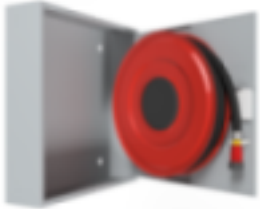

## PV-182 25mm/30m, grey - Fire hydrant cabinet

Fire hydrant cabinet approved according to EN 671-1:2012, featuring a fire hydrant hose reel inside. Designed for indoor installation either as a surface-mounted unit or partially recessed to a preferred depth using a separate flush-mounting frame. Our fire hydrants are produced in Finland in accordance with standard EN 671-1:2012. Pivaset's basic model fire hydrant cabinets and hose reels, up to 30 meters, are CE-marked. These cabinets and reels are made of epoxy powder-coated steel sheeting, 1.25 mm thick for the fire hydrant cabinets and 1 mm thick for the hose reels. The reels are consistently painted red. Cabinets are available in three standard colors: white, grey, and red, with other colors available by special order. All cabinets feature a welded structural back wall and reinforced doors with adjustable steel hinges. The door is equipped with a special lock including a breakable lock protector. Doors open 180 degrees to allow free functioning of a hose reel installed on the door. The reel hubs are specially brass-molded and tested. Fire hydrant hoses comply with standard EN 694 and feature lightweight polyester weave reinforcement. The lightweight hoses operate at 1.2 MPa with a burst pressure of 9 MPa (+20C). Alternatively, fire hydrant cabinets can be equipped with a nitrile/PVC hose operating at 1.2 MPa with a burst pressure of 4 MPa (+20C). (Please refer to the product stats to confirm the assembled hose). While lightweight, the hose is not recommended for continuous use in cleaning heavily worn floor surfaces. A hose/nozzle holder prevents the hose from getting caught between the door. All cabinet models come with a spring-reinforced feed hose and include a direct/fog nozzle and 1 shut-off valve for fire hydrant cabinets.