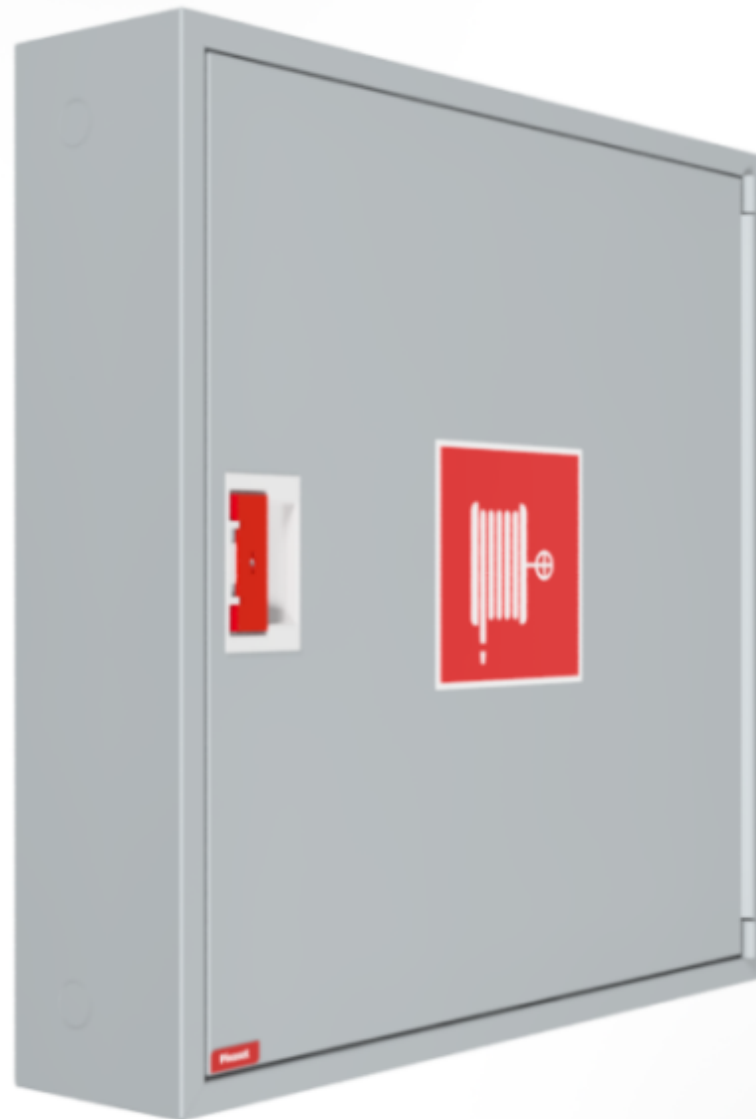

PV-182 25mm/30m, grey - Fire hydrant cabinet

PV-182 25mm/30m, grey - Fire hydrant cabinet

Fire hydrant cabinet approved according to EN 671-1:2012, featuring a fire hydrant hose reel inside. Designed for indoor installation either as a surface-mounted unit or partially recessed to a preferred depth using a separate flush-mounting frame. Our fire hydrants are produced in Finland in accordance with standard EN 671-1:2012. Pivaset's basic model fire hydrant cabinets and hose reels, up to 30 meters, are CE-marked. These cabinets and reels are made of epoxy powder-coated steel sheeting, 1.25 mm thick for the fire hydrant cabinets and 1 mm thick for the hose reels. The reels are consistently painted red. Cabinets are available in three standard colors: white, grey, and red, with other colors available by special order. All cabinets feature a welded structural back wall and reinforced doors with adjustable steel hinges. The door is equipped with a special lock including a breakable lock protector. Doors open 180 degrees to allow free functioning of a hose reel installed on the door. The reel hubs are specially brass-molded and tested. Fire hydrant hoses comply with standard EN 694 and feature lightweight polyester weave reinforcement. The lightweight hoses operate at 1.2 MPa with a burst pressure of 9 MPa (+20C). Alternatively, fire hydrant cabinets can be equipped with a nitrile/PVC hose operating at 1.2 MPa with a burst pressure of 4 MPa (+20C). (Please refer to the product stats to confirm the assembled hose). While lightweight, the hose is not recommended for continuous use in cleaning heavily worn floor surfaces. A hose/nozzle holder prevents the hose from getting caught between the door. All cabinet models come with a spring-reinforced feed hose and include a direct/fog nozzle and 1 shut-off valve for fire hydrant cabinets.