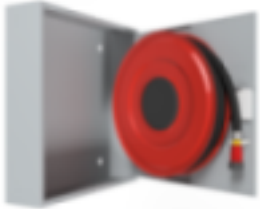

PV-182 25mm/30m, grey - Fire hydrant cabinet

PV-182 25mm/30m, grey - Fire hydrant cabinet

Fire hydrant cabinet approved according to EN 671-1:2012, featuring a fire hydrant hose reel inside. Designed for indoor installation either as a surface-mounted unit or partially recessed to a preferred depth using a separate flush-mounting frame. Our fire hydrants are produced in Finland in accordance with standard EN 671-1:2012. Pivaset's basic model fire hydrant cabinets and hose reels, up to 30 meters, are CE-marked. These cabinets and reels are made of epoxy powder-coated steel sheeting, 1.25 mm thick for the fire hydrant cabinets and 1 mm thick for the hose reels. The reels are consistently painted red. Cabinets are available in three standard colors: white, grey, and red, with other colors available by special order. All cabinets feature a welded structural back wall and reinforced doors with adjustable steel hinges. The door is equipped with a special lock including a breakable lock protector. Doors open 180 degrees to allow free functioning of a hose reel installed on the door. The reel hubs are specially brass-molded and tested. Fire hydrant hoses comply with standard EN 694 and feature lightweight polyester weave reinforcement. The lightweight hoses operate at 1.2 MPa with a burst pressure of 9 MPa (+20C). Alternatively, fire hydrant cabinets can be equipped with a nitrile/PVC hose operating at 1.2 MPa with a burst pressure of 4 MPa (+20C). (Please refer to the product stats to confirm the assembled hose). While lightweight, the hose is not recommended for continuous use in cleaning heavily worn floor surfaces. A hose/nozzle holder prevents the hose from getting caught between the door. All cabinet models come with a spring-reinforced feed hose and include a direct/fog nozzle and 1 shut-off valve for fire hydrant cabinets.