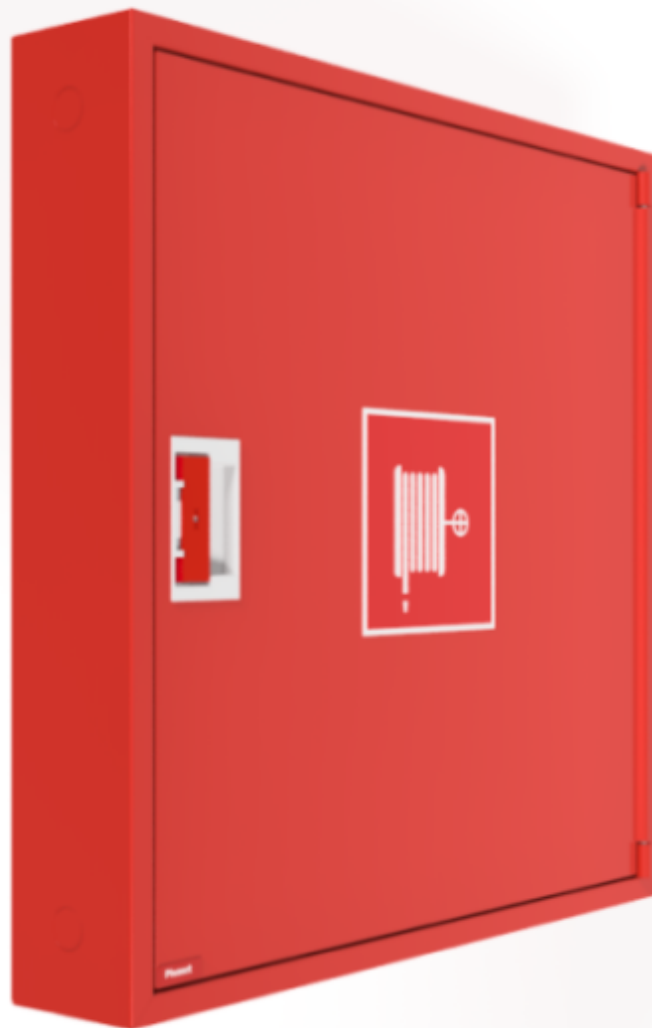

## PV-142 19mm/15m, red - Fire hydrant cabinet

Fire hydrant cabinet approved according to EN 671-1:2012, featuring a fire hydrant hose reel inside. Designed for indoor installation either as a surface-mounted unit or partially recessed to a preferred depth using a separate flush-mounting frame. Our fire hydrants are produced in Finland in accordance with standard EN 671-1:2012. Pivaset's basic model fire hydrant cabinets and hose reels, up to 30 meters, are CE-marked. These cabinets and reels are made of epoxy powder-coated steel sheeting, 1.25 mm thick for the fire hydrant cabinets and 1 mm thick for the hose reels. The reels are consistently painted red. Cabinets are available in three standard colors: white, grey, and red, with other colors available by special order. All cabinets feature a welded structural back wall and reinforced doors with adjustable steel hinges. The door is equipped with a special lock including a breakable lock protector. Doors open 180 degrees to allow free functioning of a hose reel installed on the door. The reel hubs are specially brass-molded and tested. Fire hydrant hoses comply with standard EN 694 and feature lightweight polyester weave reinforcement. The lightweight hoses operate at 1.2 MPa with a burst pressure of 9 MPa (+20C). Alternatively, fire hydrant cabinets can be equipped with a nitrile/PVC hose operating at 1.2 MPa with a burst pressure of 4 MPa (+20C). (Please refer to the product stats to confirm the assembled hose). While lightweight, the hose is not recommended for continuous use in cleaning heavily worn floor surfaces. A hose/nozzle holder prevents the hose from getting caught between the door. All cabinet models come with a spring-reinforced feed hose and include a direct/fog nozzle and 1 shut-off valve for fire hydrant cabinets.

### Features

EN 671-1 / 2012 approved	YES
Hose type	Light hose
Color	Red (RAL 3020)
Length of the hose	15
Hose inner diameter	19mm (3/4")
Height (mm)	790
Width (mm)	790
Depth (mm)	140