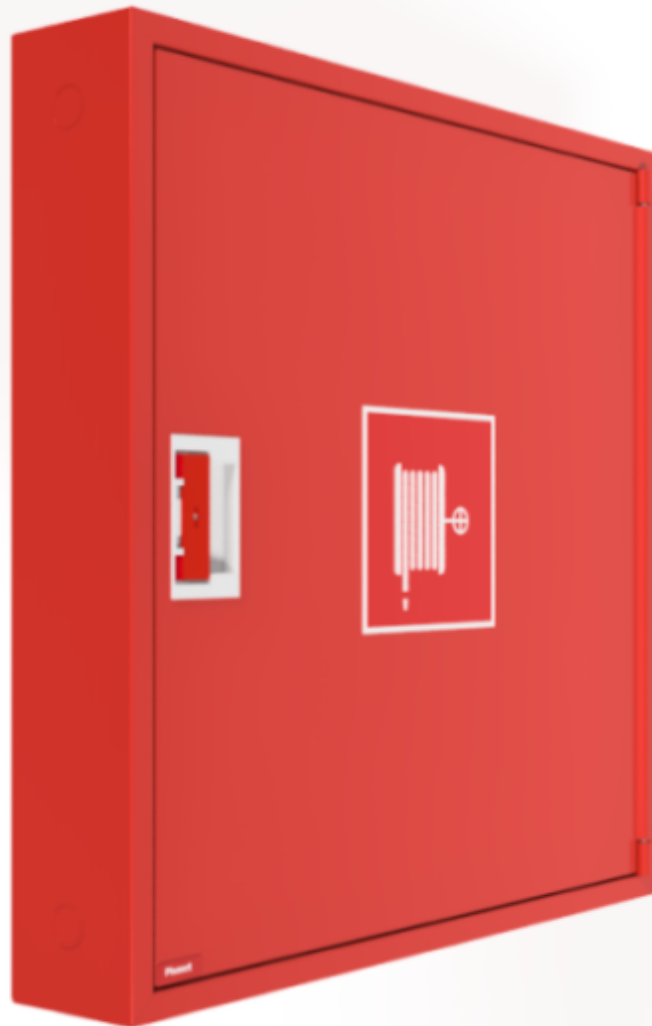

PV-142 19mm/15m PVC, red - Fire hydrant cabinet

PV-142 19mm/15m PVC, red - Fire hydrant cabinet

Fire hydrant cabinet approved according to EN 671-1:2012, featuring a fire hydrant hose reel inside. Designed for indoor installation either as a surface-mounted unit or partially recessed to a preferred depth using a separate flush-mounting frame. Our fire hydrants are produced in Finland in accordance with standard EN 671-1:2012. Pivaset's basic model fire hydrant cabinets and hose reels, up to 30 meters, are CE-marked. These cabinets and reels are made of epoxy powder-coated steel sheeting, 1.25 mm thick for the fire hydrant cabinets and 1 mm thick for the hose reels. The reels are consistently painted red. Cabinets are available in three standard colors: white, grey, and red, with other colors available by special order. All cabinets feature a welded structural back wall and reinforced doors with adjustable steel hinges. The door is equipped with a special lock including a breakable lock protector. Doors open 180 degrees to allow free functioning of a hose reel installed on the door. The reel hubs are specially brass-molded and tested. Fire hydrant hoses comply with standard EN 694 and feature lightweight polyester weave reinforcement. The lightweight hoses operate at 1.2 MPa with a burst pressure of 9 MPa (+20C). Alternatively, fire hydrant cabinets can be equipped with a nitrile/PVC hose operating at 1.2 MPa with a burst pressure of 4 MPa (+20C). (Please refer to the product stats to confirm the assembled hose). While lightweight, the hose is not recommended for continuous use in cleaning heavily worn floor surfaces. A hose/nozzle holder prevents the hose from getting caught between the door. All cabinet models come with a spring-reinforced feed hose and include a direct/fog nozzle and 1 shut-off valve for fire hydrant cabinets.