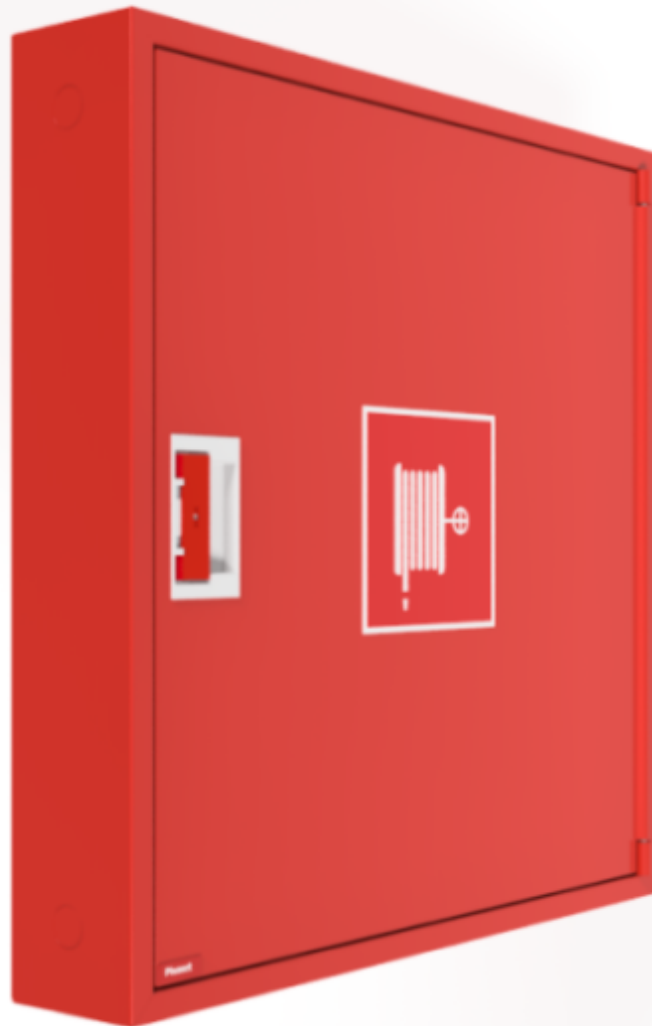

## PV-142 19mm/20m, red - Fire hydrant cabinet

Fire hydrant cabinet approved according to EN 671-1:2012, featuring a fire hydrant hose reel inside. Designed for indoor installation either as a surface-mounted unit or partially recessed to a preferred depth using a separate flush-mounting frame. Our fire hydrants are produced in Finland in accordance with standard EN 671-1:2012. Pivaset's basic model fire hydrant cabinets and hose reels, up to 30 meters, are CE-marked. These cabinets and reels are made of epoxy powder-coated steel sheeting, 1.25 mm thick for the fire hydrant cabinets and 1 mm thick for the hose reels. The reels are consistently painted red. Cabinets are available in three standard colors: white, grey, and red, with other colors available by special order. All cabinets feature a welded structural back wall and reinforced doors with adjustable steel hinges. The door is equipped with a special lock including a breakable lock protector. Doors open 180 degrees to allow free functioning of a hose reel installed on the door. The reel hubs are specially brass-molded and tested. Fire hydrant hoses comply with standard EN 694 and feature lightweight polyester weave reinforcement. The lightweight hoses operate at 1.2 MPa with a burst pressure of 9 MPa (+20C). Alternatively, fire hydrant cabinets can be equipped with a nitrile/PVC hose operating at 1.2 MPa with a burst pressure of 4 MPa (+20C). (Please refer to the product stats to confirm the assembled hose). While lightweight, the hose is not recommended for continuous use in cleaning heavily worn floor surfaces. A hose/nozzle holder prevents the hose from getting caught between the door. All cabinet models come with a spring-reinforced feed hose and include a direct/fog nozzle and 1 shut-off valve for fire hydrant cabinets.

### Features

EN 671-1 / 2012 approved	YES
Hose type	Light hose
Color	Red (RAL 3020)
Length of the hose	20
Hose inner diameter	19mm (3/4")
Height (mm)	790
Width (mm)	790
Depth (mm)	140