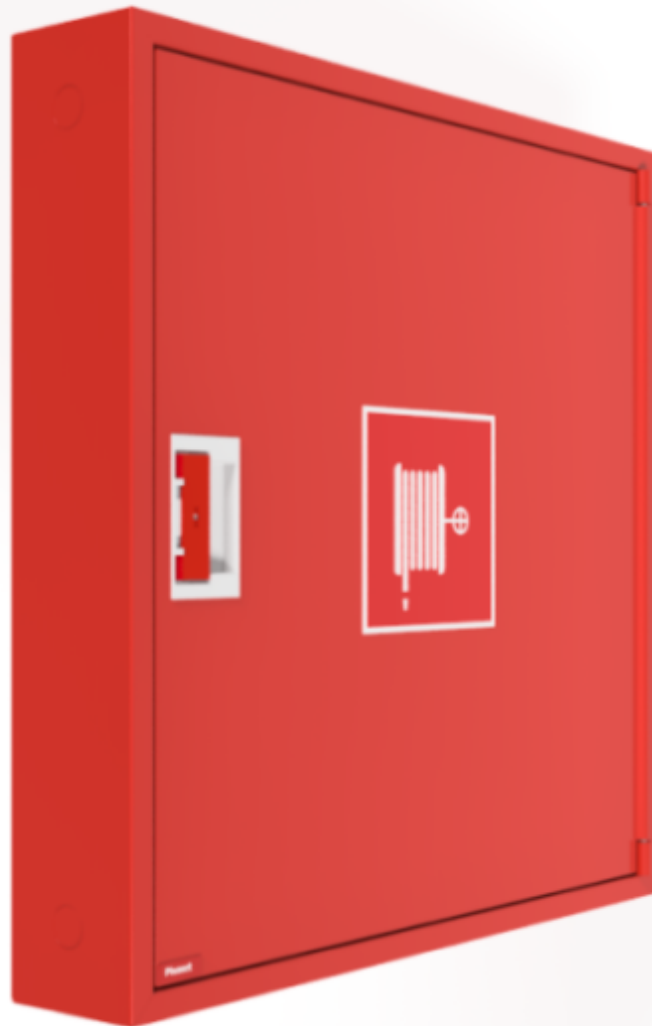

## PV-142 19mm/20m PVC, red - Fire hydrant cabinet

Fire hydrant cabinet approved according to EN 671-1:2012, featuring a fire hydrant hose reel inside. Designed for indoor installation either as a surface-mounted unit or partially recessed to a preferred depth using a separate flush-mounting frame. Our fire hydrants are produced in Finland in accordance with standard EN 671-1:2012. Pivaset's basic model fire hydrant cabinets and hose reels, up to 30 meters, are CE-marked. These cabinets and reels are made of epoxy powder-coated steel sheeting, 1.25 mm thick for the fire hydrant cabinets and 1 mm thick for the hose reels. The reels are consistently painted red. Cabinets are available in three standard colors: white, grey, and red, with other colors available by special order. All cabinets feature a welded structural back wall and reinforced doors with adjustable steel hinges. The door is equipped with a special lock including a breakable lock protector. Doors open 180 degrees to allow free functioning of a hose reel installed on the door. The reel hubs are specially brass-molded and tested. Fire hydrant hoses comply with standard EN 694 and feature lightweight polyester weave reinforcement. The lightweight hoses operate at 1.2 MPa with a burst pressure of 9 MPa (+20C). Alternatively, fire hydrant cabinets can be equipped with a nitrile/PVC hose operating at 1.2 MPa with a burst pressure of 4 MPa (+20C). (Please refer to the product stats to confirm the assembled hose). While lightweight, the hose is not recommended for continuous use in cleaning heavily worn floor surfaces. A hose/nozzle holder prevents the hose from getting caught between the door. All cabinet models come with a spring-reinforced feed hose and include a direct/fog nozzle and 1 shut-off valve for fire hydrant cabinets.

### Features

EN 671-1 / 2012 approved	YES
Hose type	PVC
Color	Red (RAL 3020)
Length of the hose	20
Hose inner diameter	19mm (3/4")
Height (mm)	790
Width (mm)	790
Depth (mm)	140