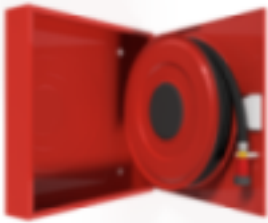

## PV-142 19mm/20m PVC, red - Fire hydrant cabinet

Fire hydrant cabinet approved according to EN 671-1:2012, featuring a fire hydrant hose reel inside. Designed for indoor installation either as a surface-mounted unit or partially recessed to a preferred depth using a separate flush-mounting frame. Our fire hydrants are produced in Finland in accordance with standard EN 671-1:2012. Pivaset's basic model fire hydrant cabinets and hose reels, up to 30 meters, are CE-marked. These cabinets and reels are made of epoxy powder-coated steel sheeting, 1.25 mm thick for the fire hydrant cabinets and 1 mm thick for the hose reels. The reels are consistently painted red. Cabinets are available in three standard colors: white, grey, and red, with other colors available by special order. All cabinets feature a welded structural back wall and reinforced doors with adjustable steel hinges. The door is equipped with a special lock including a breakable lock protector. Doors open 180 degrees to allow free functioning of a hose reel installed on the door. The reel hubs are specially brass-molded and tested. Fire hydrant hoses comply with standard EN 694 and feature lightweight polyester weave reinforcement. The lightweight hoses operate at 1.2 MPa with a burst pressure of 9 MPa (+20C). Alternatively, fire hydrant cabinets can be equipped with a nitrile/PVC hose operating at 1.2 MPa with a burst pressure of 4 MPa (+20C). (Please refer to the product stats to confirm the assembled hose). While lightweight, the hose is not recommended for continuous use in cleaning heavily worn floor surfaces. A hose/nozzle holder prevents the hose from getting caught between the door. All cabinet models come with a spring-reinforced feed hose and include a direct/fog nozzle and 1 shut-off valve for fire hydrant cabinets.

### Features

EN 671-1 / 2012 approved	YES
Hose type	PVC
Color	Red (RAL 3020)
Length of the hose	20
Hose inner diameter	19mm (3/4")
Height (mm)	790
Width (mm)	790
Depth (mm)	140