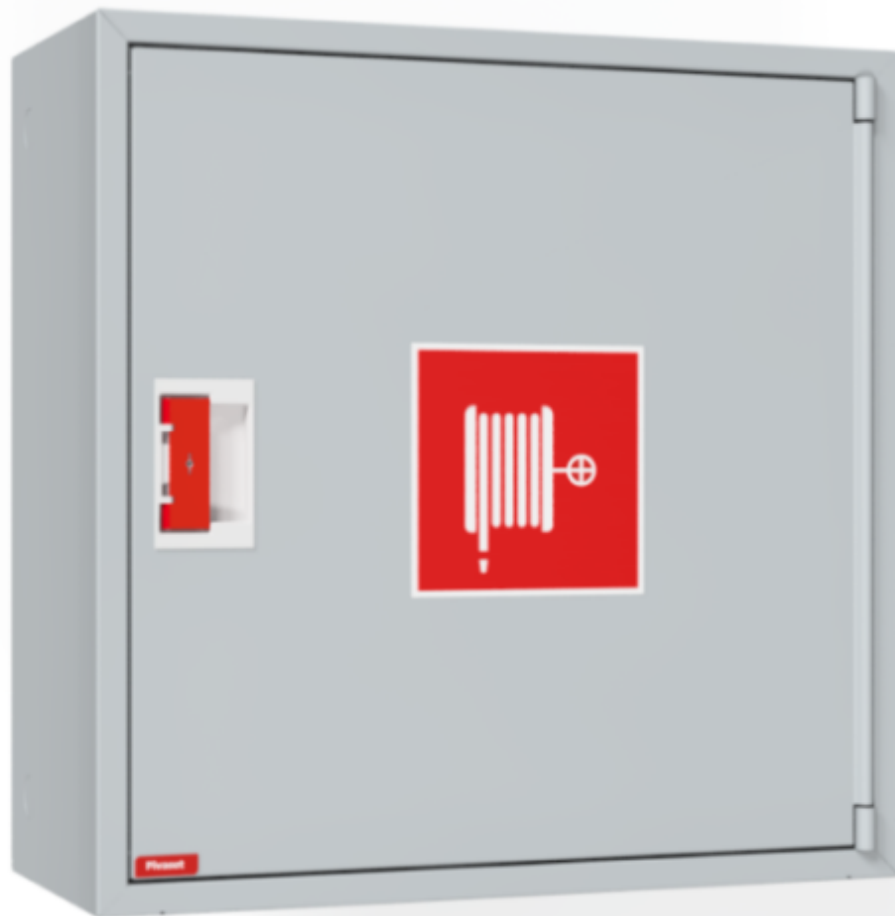

PV-10 19mm/30m, grey * - Fire hydrant cabinet

PV-10 19mm/30m, grey * - Fire hydrant cabinet

Fire hydrant cabinet approved according to EN 671-1:2012, featuring a fire hydrant hose reel inside. Designed for indoor installation either as a surface-mounted unit or partially recessed to a preferred depth using a separate flush-mounting frame. Our fire hydrants are produced in Finland in accordance with standard EN 671-1:2012. Pivaset's basic model fire hydrant cabinets and hose reels, up to 30 meters, are CE-marked. These cabinets and reels are made of epoxy powder-coated steel sheeting, 1.25 mm thick for the fire hydrant cabinets and 1 mm thick for the hose reels. The reels are consistently painted red. Cabinets are available in three standard colors: white, grey, and red, with other colors available by special order. All cabinets feature a welded structural back wall and reinforced doors with adjustable steel hinges. The door is equipped with a special lock including a breakable lock protector. Doors open 180 degrees to allow free functioning of a hose reel installed on the door. The reel hubs are specially brass-molded and tested. Fire hydrant hoses comply with standard EN 694 and feature lightweight polyester weave reinforcement. The lightweight hoses operate at 1.2 MPa with a burst pressure of 9 MPa (+20C). Alternatively, fire hydrant cabinets can be equipped with a nitrile/PVC hose operating at 1.2 MPa with a burst pressure of 4 MPa (+20C). (Please refer to the product stats to confirm the assembled hose). While lightweight, the hose is not recommended for continuous use in cleaning heavily worn floor surfaces. A hose/nozzle holder prevents the hose from getting caught between the door. All cabinet models come with a spring-reinforced feed hose and include a direct/fog nozzle and 1 shut-off valve for fire hydrant cabinets.