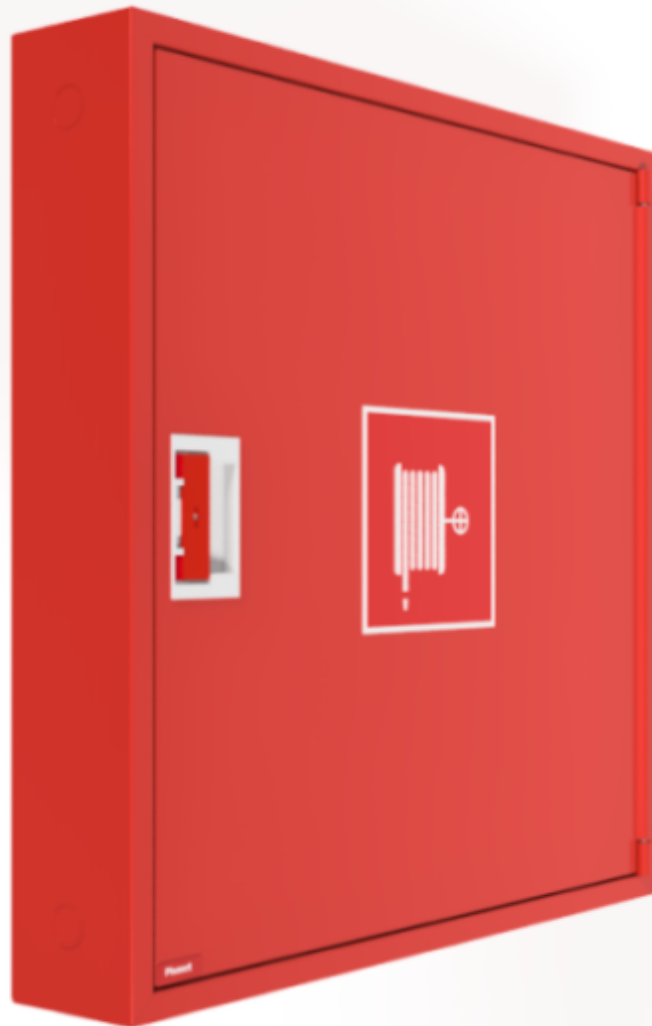

## PV-142 19mm/25m, red - Fire hydrant cabinet

Fire hydrant cabinet approved according to EN 671-1:2012, featuring a fire hydrant hose reel inside. Designed for indoor installation either as a surface-mounted unit or partially recessed to a preferred depth using a separate flush-mounting frame. Our fire hydrants are produced in Finland in accordance with standard EN 671-1:2012. Pivaset's basic model fire hydrant cabinets and hose reels, up to 30 meters, are CE-marked. These cabinets and reels are made of epoxy powder-coated steel sheeting, 1.25 mm thick for the fire hydrant cabinets and 1 mm thick for the hose reels. The reels are consistently painted red. Cabinets are available in three standard colors: white, grey, and red, with other colors available by special order. All cabinets feature a welded structural back wall and reinforced doors with adjustable steel hinges. The door is equipped with a special lock including a breakable lock protector. Doors open 180 degrees to allow free functioning of a hose reel installed on the door. The reel hubs are specially brass-molded and tested. Fire hydrant hoses comply with standard EN 694 and feature lightweight polyester weave reinforcement. The lightweight hoses operate at 1.2 MPa with a burst pressure of 9 MPa (+20C). Alternatively, fire hydrant cabinets can be equipped with a nitrile/PVC hose operating at 1.2 MPa with a burst pressure of 4 MPa (+20C). (Please refer to the product stats to confirm the assembled hose). While lightweight, the hose is not recommended for continuous use in cleaning heavily worn floor surfaces. A hose/nozzle holder prevents the hose from getting caught between the door. All cabinet models come with a spring-reinforced feed hose and include a direct/fog nozzle and 1 shut-off valve for fire hydrant cabinets.

### Features

EN 671-1 / 2012 approved	YES
Hose type	Light hose
Color	Red (RAL 3020)
Length of the hose	25
Hose inner diameter	19mm (3/4")
Height (mm)	790
Width (mm)	790
Depth (mm)	140