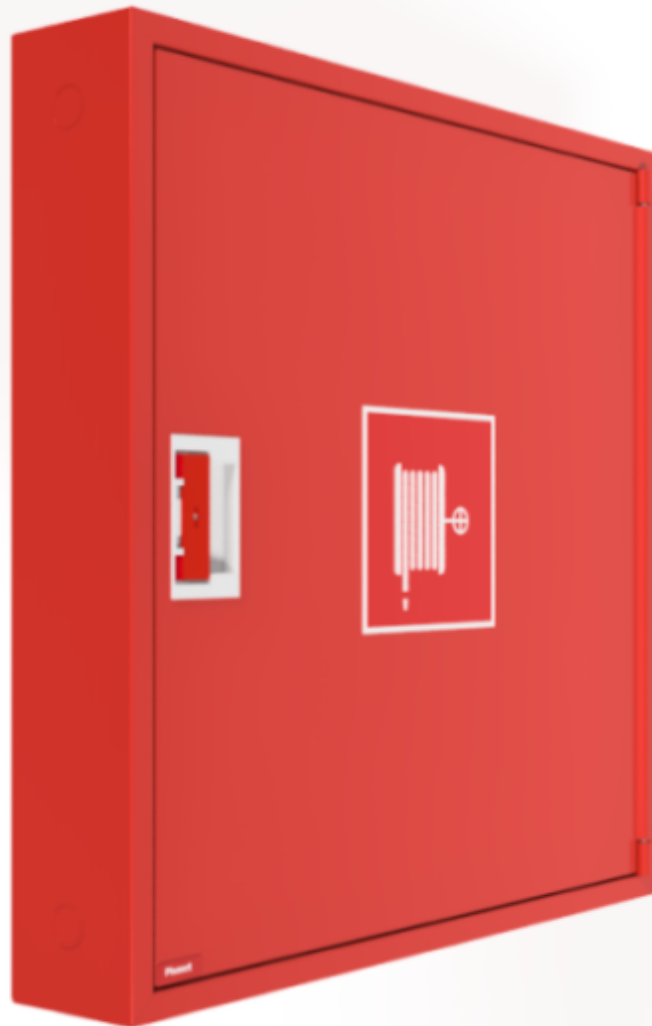

## PV-142 19mm/25m PVC, red - Fire hydrant cabinet

Fire hydrant cabinet approved according to EN 671-1:2012, featuring a fire hydrant hose reel inside. Designed for indoor installation either as a surface-mounted unit or partially recessed to a preferred depth using a separate flush-mounting frame. Our fire hydrants are produced in Finland in accordance with standard EN 671-1:2012. Pivaset's basic model fire hydrant cabinets and hose reels, up to 30 meters, are CE-marked. These cabinets and reels are made of epoxy powder-coated steel sheeting, 1.25 mm thick for the fire hydrant cabinets and 1 mm thick for the hose reels. The reels are consistently painted red. Cabinets are available in three standard colors: white, grey, and red, with other colors available by special order. All cabinets feature a welded structural back wall and reinforced doors with adjustable steel hinges. The door is equipped with a special lock including a breakable lock protector. Doors open 180 degrees to allow free functioning of a hose reel installed on the door. The reel hubs are specially brass-molded and tested. Fire hydrant hoses comply with standard EN 694 and feature lightweight polyester weave reinforcement. The lightweight hoses operate at 1.2 MPa with a burst pressure of 9 MPa (+20C). Alternatively, fire hydrant cabinets can be equipped with a nitrile/PVC hose operating at 1.2 MPa with a burst pressure of 4 MPa (+20C). (Please refer to the product stats to confirm the assembled hose). While lightweight, the hose is not recommended for continuous use in cleaning heavily worn floor surfaces. A hose/nozzle holder prevents the hose from getting caught between the door. All cabinet models come with a spring-reinforced feed hose and include a direct/fog nozzle and 1 shut-off valve for fire hydrant cabinets.