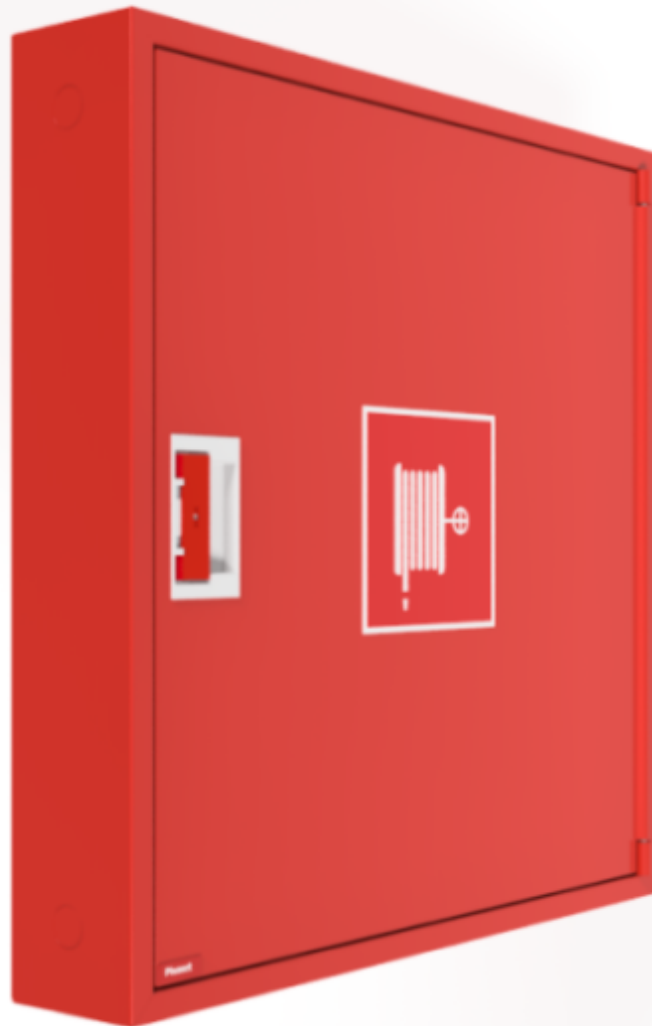

PV-142 19mm/25m PVC, red - Fire hydrant cabinet

PV-142 19mm/25m PVC, red - Fire hydrant cabinet

Fire hydrant cabinet approved according to EN 671-1:2012, featuring a fire hydrant hose reel inside. Designed for indoor installation either as a surface-mounted unit or partially recessed to a preferred depth using a separate flush-mounting frame. Our fire hydrants are produced in Finland in accordance with standard EN 671-1:2012. Pivaset's basic model fire hydrant cabinets and hose reels, up to 30 meters, are CE-marked. These cabinets and reels are made of epoxy powder-coated steel sheeting, 1.25 mm thick for the fire hydrant cabinets and 1 mm thick for the hose reels. The reels are consistently painted red. Cabinets are available in three standard colors: white, grey, and red, with other colors available by special order. All cabinets feature a welded structural back wall and reinforced doors with adjustable steel hinges. The door is equipped with a special lock including a breakable lock protector. Doors open 180 degrees to allow free functioning of a hose reel installed on the door. The reel hubs are specially brass-molded and tested. Fire hydrant hoses comply with standard EN 694 and feature lightweight polyester weave reinforcement. The lightweight hoses operate at 1.2 MPa with a burst pressure of 9 MPa (+20C). Alternatively, fire hydrant cabinets can be equipped with a nitrile/PVC hose operating at 1.2 MPa with a burst pressure of 4 MPa (+20C). (Please refer to the product stats to confirm the assembled hose). While lightweight, the hose is not recommended for continuous use in cleaning heavily worn floor surfaces. A hose/nozzle holder prevents the hose from getting caught between the door. All cabinet models come with a spring-reinforced feed hose and include a direct/fog nozzle and 1 shut-off valve for fire hydrant cabinets.