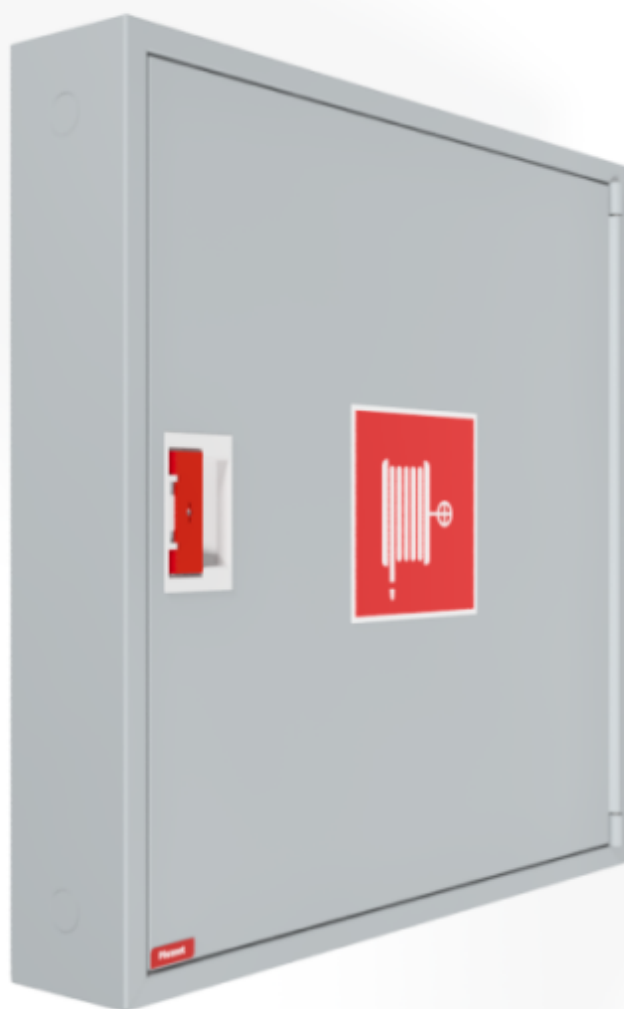

PV-142 25mm/15m, grey - Fire hydrant cabinet

PV-142 25mm/15m, grey - Fire hydrant cabinet

Fire hydrant cabinet approved according to EN 671-1:2012, featuring a fire hydrant hose reel inside. Designed for indoor installation either as a surface-mounted unit or partially recessed to a preferred depth using a separate flush-mounting frame. Our fire hydrants are produced in Finland in accordance with standard EN 671-1:2012. Pivaset's basic model fire hydrant cabinets and hose reels, up to 30 meters, are CE-marked. These cabinets and reels are made of epoxy powder-coated steel sheeting, 1.25 mm thick for the fire hydrant cabinets and 1 mm thick for the hose reels. The reels are consistently painted red. Cabinets are available in three standard colors: white, grey, and red, with other colors available by special order. All cabinets feature a welded structural back wall and reinforced doors with adjustable steel hinges. The door is equipped with a special lock including a breakable lock protector. Doors open 180 degrees to allow free functioning of a hose reel installed on the door. The reel hubs are specially brass-molded and tested. Fire hydrant hoses comply with standard EN 694 and feature lightweight polyester weave reinforcement. The lightweight hoses operate at 1.2 MPa with a burst pressure of 9 MPa (+20C). Alternatively, fire hydrant cabinets can be equipped with a nitrile/PVC hose operating at 1.2 MPa with a burst pressure of 4 MPa (+20C). (Please refer to the product stats to confirm the assembled hose). While lightweight, the hose is not recommended for continuous use in cleaning heavily worn floor surfaces. A hose/nozzle holder prevents the hose from getting caught between the door. All cabinet models come with a spring-reinforced feed hose and include a direct/fog nozzle and 1 shut-off valve for fire hydrant cabinets.