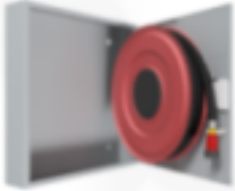

PV-142 25mm/15m, grey - Fire hydrant cabinet

PV-142 25mm/15m, grey - Fire hydrant cabinet

Fire hydrant cabinet approved according to EN 671-1:2012, featuring a fire hydrant hose reel inside. Designed for indoor installation either as a surface-mounted unit or partially recessed to a preferred depth using a separate flush-mounting frame. Our fire hydrants are produced in Finland in accordance with standard EN 671-1:2012. Pivaset's basic model fire hydrant cabinets and hose reels, up to 30 meters, are CE-marked. These cabinets and reels are made of epoxy powder-coated steel sheeting, 1.25 mm thick for the fire hydrant cabinets and 1 mm thick for the hose reels. The reels are consistently painted red. Cabinets are available in three standard colors: white, grey, and red, with other colors available by special order. All cabinets feature a welded structural back wall and reinforced doors with adjustable steel hinges. The door is equipped with a special lock including a breakable lock protector. Doors open 180 degrees to allow free functioning of a hose reel installed on the door. The reel hubs are specially brass-molded and tested. Fire hydrant hoses comply with standard EN 694 and feature lightweight polyester weave reinforcement. The lightweight hoses operate at 1.2 MPa with a burst pressure of 9 MPa (+20C). Alternatively, fire hydrant cabinets can be equipped with a nitrile/PVC hose operating at 1.2 MPa with a burst pressure of 4 MPa (+20C). (Please refer to the product stats to confirm the assembled hose). While lightweight, the hose is not recommended for continuous use in cleaning heavily worn floor surfaces. A hose/nozzle holder prevents the hose from getting caught between the door. All cabinet models come with a spring-reinforced feed hose and include a direct/fog nozzle and 1 shut-off valve for fire hydrant cabinets.