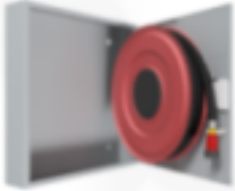

## PV-142 25mm/15m, grey - Fire hydrant cabinet

---

Fire hydrant cabinet approved according to EN 671-1:2012, featuring a fire hydrant hose reel inside. Designed for indoor installation either as a surface-mounted unit or partially recessed to a preferred depth using a separate flush-mounting frame. Our fire hydrants are produced in Finland in accordance with standard EN 671-1:2012. Pivaset's basic model fire hydrant cabinets and hose reels, up to 30 meters, are CE-marked. These cabinets and reels are made of epoxy powder-coated steel sheeting, 1.25 mm thick for the fire hydrant cabinets and 1 mm thick for the hose reels. The reels are consistently painted red. Cabinets are available in three standard colors: white, grey, and red, with other colors available by special order. All cabinets feature a welded structural back wall and reinforced doors with adjustable steel hinges. The door is equipped with a special lock including a breakable lock protector. Doors open 180 degrees to allow free functioning of a hose reel installed on the door. The reel hubs are specially brass-molded and tested. Fire hydrant hoses comply with standard EN 694 and feature lightweight polyester weave reinforcement. The lightweight hoses operate at 1.2 MPa with a burst pressure of 9 MPa (+20C). Alternatively, fire hydrant cabinets can be equipped with a nitrile/PVC hose operating at 1.2 MPa with a burst pressure of 4 MPa (+20C). (Please refer to the product stats to confirm the assembled hose). While lightweight, the hose is not recommended for continuous use in cleaning heavily worn floor surfaces. A hose/nozzle holder prevents the hose from getting caught between the door. All cabinet models come with a spring-reinforced feed hose and include a direct/fog nozzle and 1 shut-off valve for fire hydrant cabinets.