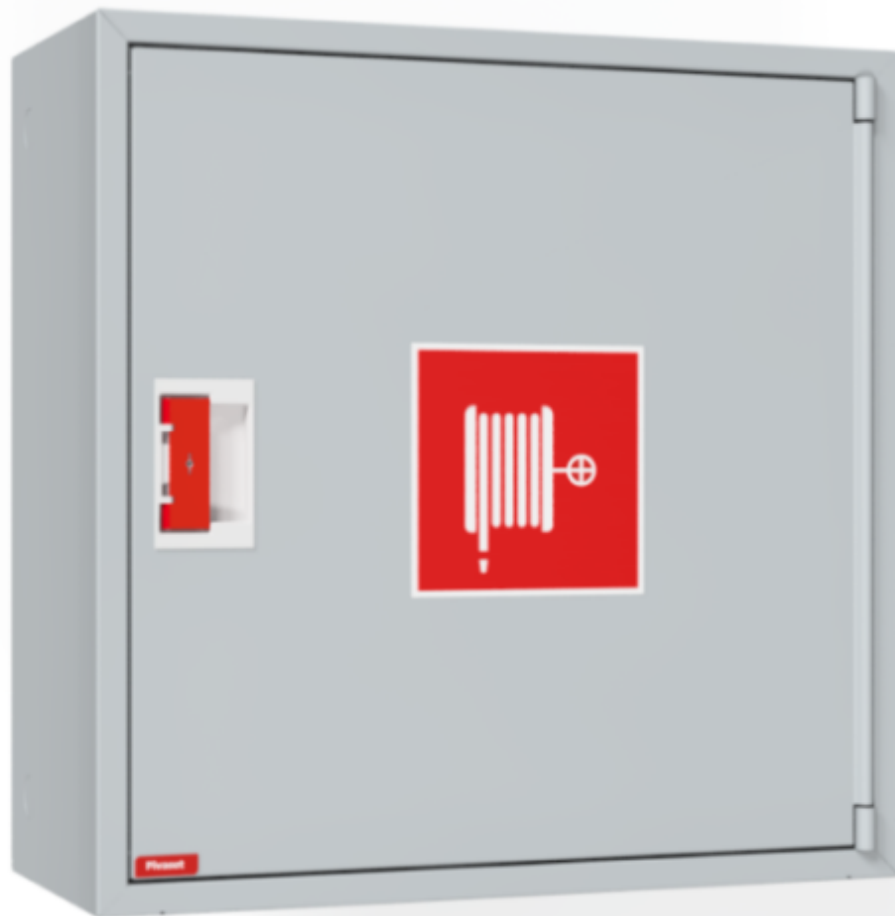

PV-10 19mm/30m , depth 245mm - Fire hydrant cabinet

PV-10 19mm/30m , depth 245mm - Fire hydrant cabinet

Fire hydrant cabinet approved according to EN 671-1:2012, featuring a fire hydrant hose reel inside. Designed for indoor installation either as a surface-mounted unit or partially recessed to a preferred depth using a separate flush-mounting frame. Our fire hydrants are produced in Finland in accordance with standard EN 671-1:2012. Pivaset's basic model fire hydrant cabinets and hose reels, up to 30 meters, are CE-marked. These cabinets and reels are made of epoxy powder-coated steel sheeting, 1.25 mm thick for the fire hydrant cabinets and 1 mm thick for the hose reels. The reels are consistently painted red. Cabinets are available in three standard colors: white, grey, and red, with other colors available by special order. All cabinets feature a welded structural back wall and reinforced doors with adjustable steel hinges. The door is equipped with a special lock including a breakable lock protector. Doors open 180 degrees to allow free functioning of a hose reel installed on the door. The reel hubs are specially brass-molded and tested. Fire hydrant hoses comply with standard EN 694 and feature lightweight polyester weave reinforcement. The lightweight hoses operate at 1.2 MPa with a burst pressure of 9 MPa (+20C). Alternatively, fire hydrant cabinets can be equipped with a nitrile/PVC hose operating at 1.2 MPa with a burst pressure of 4 MPa (+20C). (Please refer to the product stats to confirm the assembled hose). While lightweight, the hose is not recommended for continuous use in cleaning heavily worn floor surfaces. A hose/nozzle holder prevents the hose from getting caught between the door. All cabinet models come with a spring-reinforced feed hose and include a direct/fog nozzle and 1 shut-off valve for fire hydrant cabinets.

Features

EN 671-1 / 2012 approved	YES
Hose type	Light hose
Color	Grey (RAL 7040)
Length of the hose	30
Hose inner diameter	19mm (3/4")
Height (mm)	690
Width (mm)	690
Depth (mm)	245