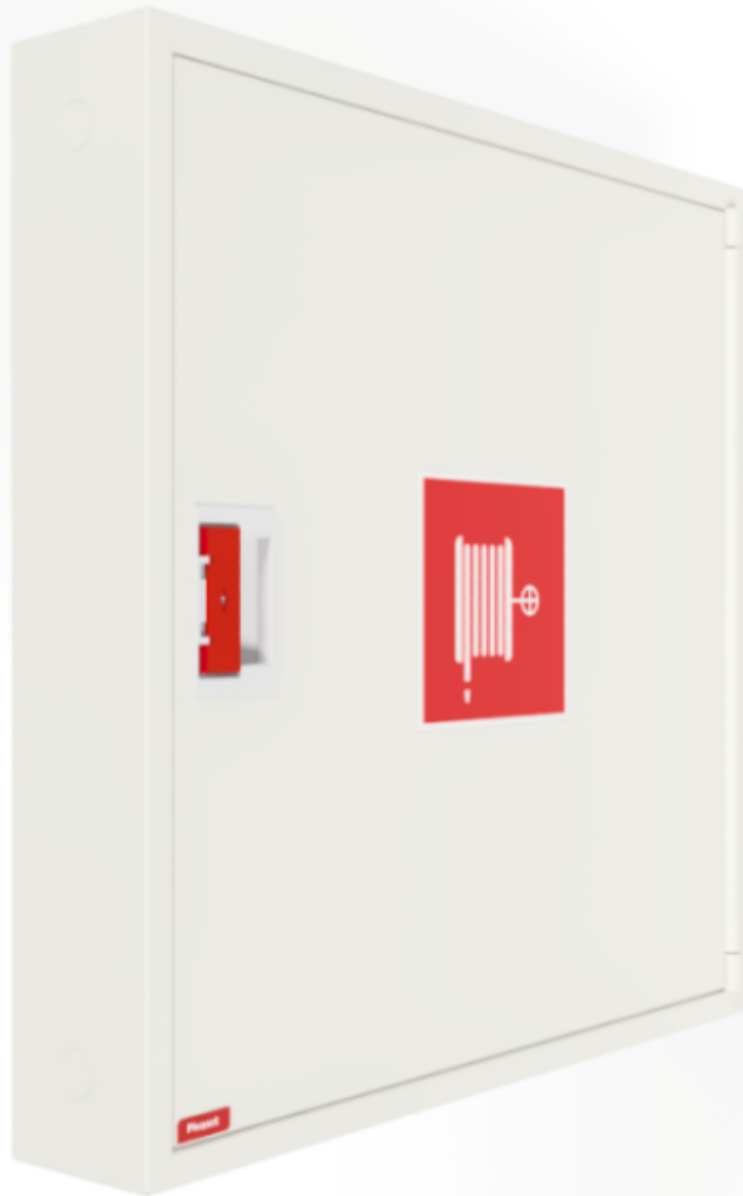

PV-142 19mm/15m PVC, white - Fire hydrant cabinet

PV-142 19mm/15m PVC, white - Fire hydrant cabinet

Fire hydrant cabinet approved according to EN 671-1:2012, featuring a fire hydrant hose reel inside. Designed for indoor installation either as a surface-mounted unit or partially recessed to a preferred depth using a separate flush-mounting frame. Our fire hydrants are produced in Finland in accordance with standard EN 671-1:2012. Pivaset's basic model fire hydrant cabinets and hose reels, up to 30 meters, are CE-marked. These cabinets and reels are made of epoxy powder-coated steel sheeting, 1.25 mm thick for the fire hydrant cabinets and 1 mm thick for the hose reels. The reels are consistently painted red. Cabinets are available in three standard colors: white, grey, and red, with other colors available by special order. All cabinets feature a welded structural back wall and reinforced doors with adjustable steel hinges. The door is equipped with a special lock including a breakable lock protector. Doors open 180 degrees to allow free functioning of a hose reel installed on the door. The reel hubs are specially brass-molded and tested. Fire hydrant hoses comply with standard EN 694 and feature lightweight polyester weave reinforcement. The lightweight hoses operate at 1.2 MPa with a burst pressure of 9 MPa (+20C). Alternatively, fire hydrant cabinets can be equipped with a nitrile/PVC hose operating at 1.2 MPa with a burst pressure of 4 MPa (+20C). (Please refer to the product stats to confirm the assembled hose). While lightweight, the hose is not recommended for continuous use in cleaning heavily worn floor surfaces. A hose/nozzle holder prevents the hose from getting caught between the door. All cabinet models come with a spring-reinforced feed hose and include a direct/fog nozzle and 1 shut-off valve for fire hydrant cabinets.