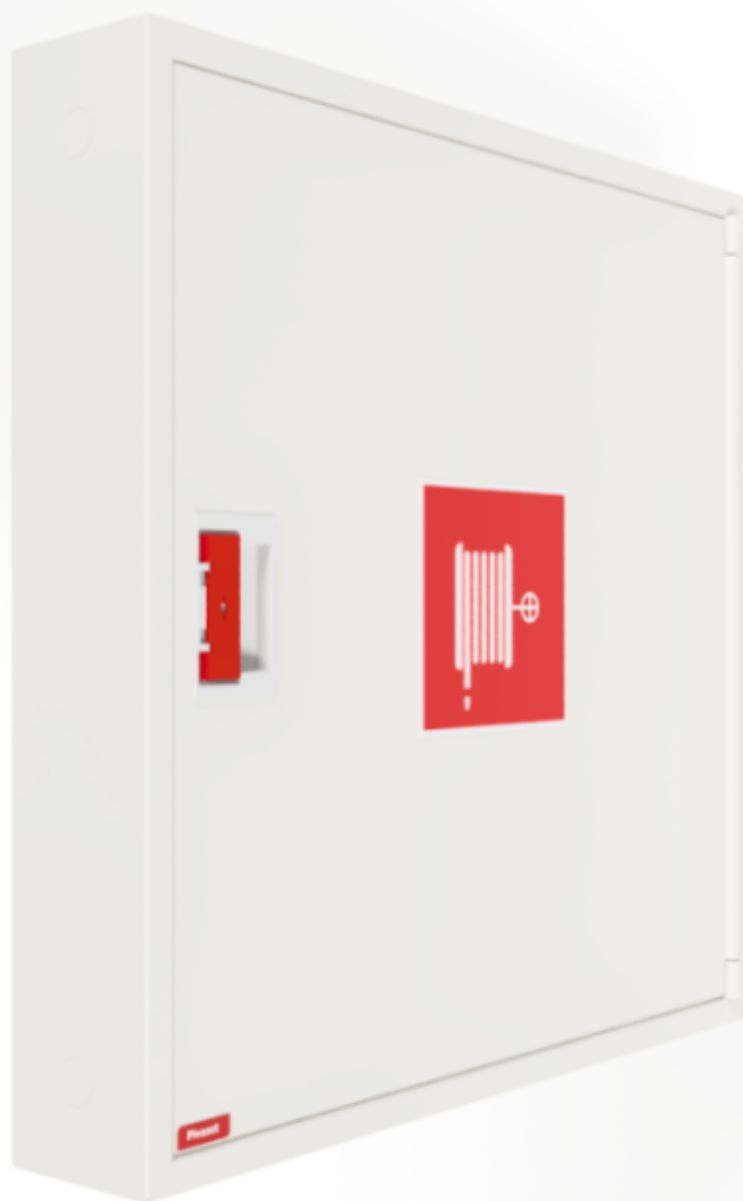

PV-142 19mm/20m, white * - Fire hydrant cabinet

PV-142 19mm/20m, white * - Fire hydrant cabinet

Fire hydrant cabinet approved according to EN 671-1:2012, featuring a fire hydrant hose reel inside. Designed for indoor installation either as a surface-mounted unit or partially recessed to a preferred depth using a separate flush-mounting frame. Our fire hydrants are produced in Finland in accordance with standard EN 671-1:2012. Pivaset's basic model fire hydrant cabinets and hose reels, up to 30 meters, are CE-marked. These cabinets and reels are made of epoxy powder-coated steel sheeting, 1.25 mm thick for the fire hydrant cabinets and 1 mm thick for the hose reels. The reels are consistently painted red. Cabinets are available in three standard colors: white, grey, and red, with other colors available by special order. All cabinets feature a welded structural back wall and reinforced doors with adjustable steel hinges. The door is equipped with a special lock including a breakable lock protector. Doors open 180 degrees to allow free functioning of a hose reel installed on the door. The reel hubs are specially brass-molded and tested. Fire hydrant hoses comply with standard EN 694 and feature lightweight polyester weave reinforcement. The lightweight hoses operate at 1.2 MPa with a burst pressure of 9 MPa (+20C). Alternatively, fire hydrant cabinets can be equipped with a nitrile/PVC hose operating at 1.2 MPa with a burst pressure of 4 MPa (+20C). (Please refer to the product stats to confirm the assembled hose). While lightweight, the hose is not recommended for continuous use in cleaning heavily worn floor surfaces. A hose/nozzle holder prevents the hose from getting caught between the door. All cabinet models come with a spring-reinforced feed hose and include a direct/fog nozzle and 1 shut-off valve for fire hydrant cabinets.