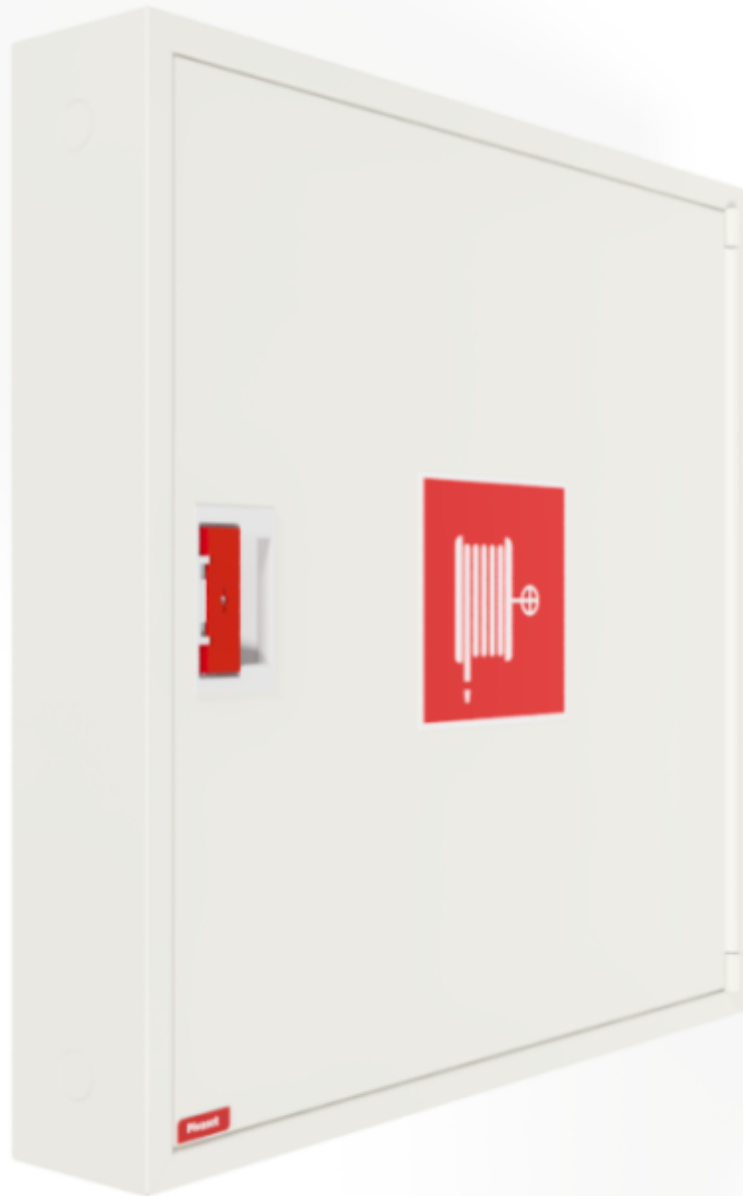

PV-142 19mm/20m PVC, white - Fire hydrant cabinet

PV-142 19mm/20m PVC, white - Fire hydrant cabinet

Fire hydrant cabinet approved according to EN 671-1:2012, featuring a fire hydrant hose reel inside. Designed for indoor installation either as a surface-mounted unit or partially recessed to a preferred depth using a separate flush-mounting frame. Our fire hydrants are produced in Finland in accordance with standard EN 671-1:2012. Pivaset's basic model fire hydrant cabinets and hose reels, up to 30 meters, are CE-marked. These cabinets and reels are made of epoxy powder-coated steel sheeting, 1.25 mm thick for the fire hydrant cabinets and 1 mm thick for the hose reels. The reels are consistently painted red. Cabinets are available in three standard colors: white, grey, and red, with other colors available by special order. All cabinets feature a welded structural back wall and reinforced doors with adjustable steel hinges. The door is equipped with a special lock including a breakable lock protector. Doors open 180 degrees to allow free functioning of a hose reel installed on the door. The reel hubs are specially brass-molded and tested. Fire hydrant hoses comply with standard EN 694 and feature lightweight polyester weave reinforcement. The lightweight hoses operate at 1.2 MPa with a burst pressure of 9 MPa (+20C). Alternatively, fire hydrant cabinets can be equipped with a nitrile/PVC hose operating at 1.2 MPa with a burst pressure of 4 MPa (+20C). (Please refer to the product stats to confirm the assembled hose). While lightweight, the hose is not recommended for continuous use in cleaning heavily worn floor surfaces. A hose/nozzle holder prevents the hose from getting caught between the door. All cabinet models come with a spring-reinforced feed hose and include a direct/fog nozzle and 1 shut-off valve for fire hydrant cabinets.