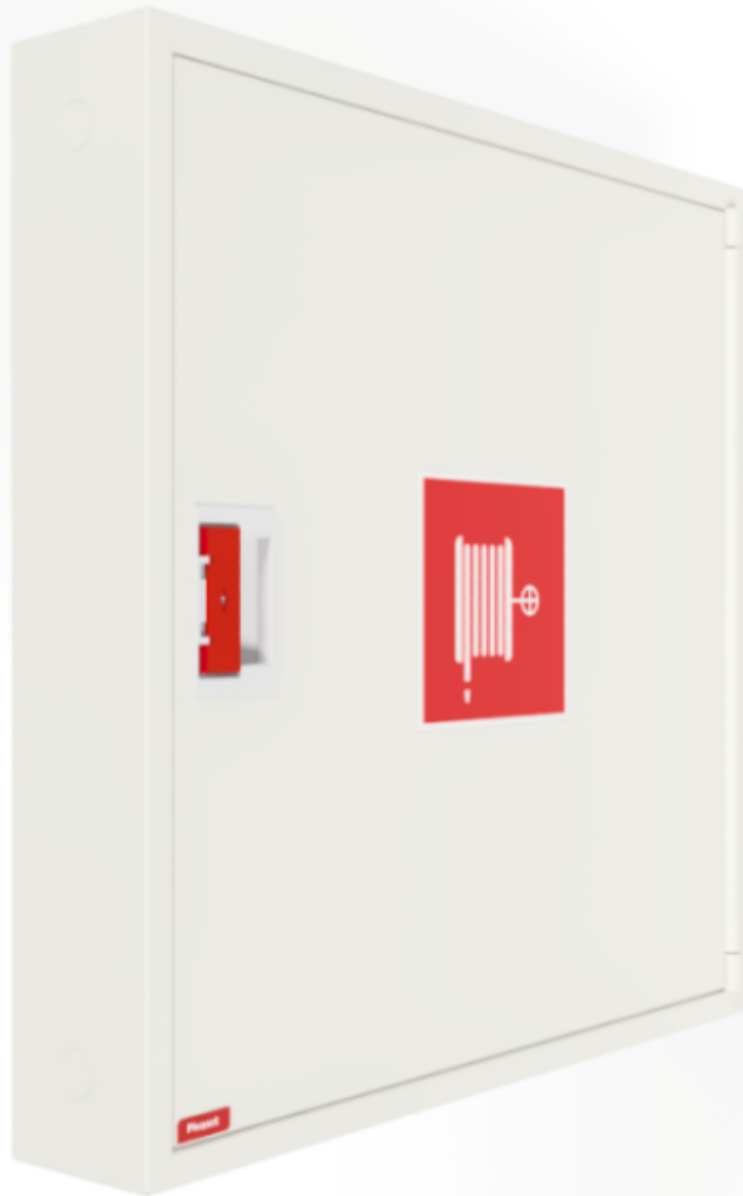

PV-142 19mm/25m PVC, white - Fire hydrant cabinet

PV-142 19mm/25m PVC, white - Fire hydrant cabinet

Fire hydrant cabinet approved according to EN 671-1:2012, featuring a fire hydrant hose reel inside. Designed for indoor installation either as a surface-mounted unit or partially recessed to a preferred depth using a separate flush-mounting frame. Our fire hydrants are produced in Finland in accordance with standard EN 671-1:2012. Pivaset's basic model fire hydrant cabinets and hose reels, up to 30 meters, are CE-marked. These cabinets and reels are made of epoxy powder-coated steel sheeting, 1.25 mm thick for the fire hydrant cabinets and 1 mm thick for the hose reels. The reels are consistently painted red. Cabinets are available in three standard colors: white, grey, and red, with other colors available by special order. All cabinets feature a welded structural back wall and reinforced doors with adjustable steel hinges. The door is equipped with a special lock including a breakable lock protector. Doors open 180 degrees to allow free functioning of a hose reel installed on the door. The reel hubs are specially brass-molded and tested. Fire hydrant hoses comply with standard EN 694 and feature lightweight polyester weave reinforcement. The lightweight hoses operate at 1.2 MPa with a burst pressure of 9 MPa (+20C). Alternatively, fire hydrant cabinets can be equipped with a nitrile/PVC hose operating at 1.2 MPa with a burst pressure of 4 MPa (+20C). (Please refer to the product stats to confirm the assembled hose). While lightweight, the hose is not recommended for continuous use in cleaning heavily worn floor surfaces. A hose/nozzle holder prevents the hose from getting caught between the door. All cabinet models come with a spring-reinforced feed hose and include a direct/fog nozzle and 1 shut-off valve for fire hydrant cabinets.