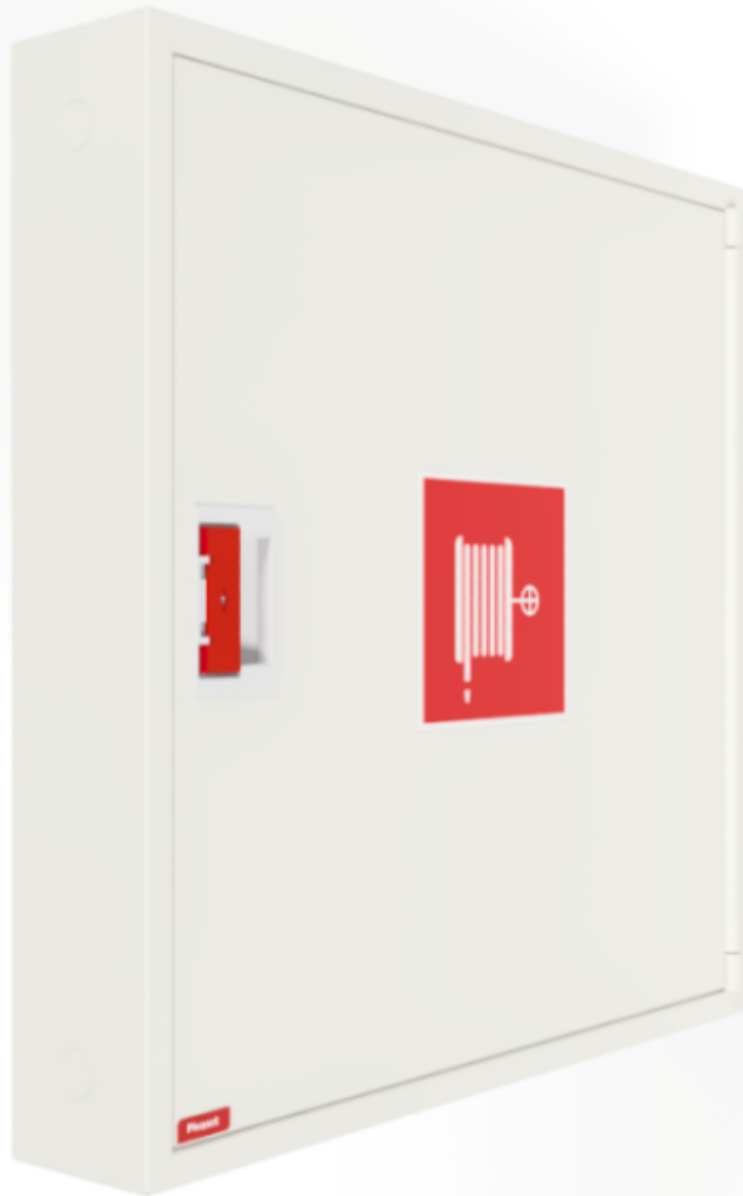

### PV-142 25mm/15m PVC, white - Fire hydrant cabinet

Fire hydrant cabinet approved according to EN 671-1:2012, featuring a fire hydrant hose reel inside. Designed for indoor installation either as a surface-mounted unit or partially recessed to a preferred depth using a separate flush-mounting frame. Our fire hydrants are produced in Finland in accordance with standard EN 671-1:2012. Pivaset's basic model fire hydrant cabinets and hose reels, up to 30 meters, are CE-marked. These cabinets and reels are made of epoxy powder-coated steel sheeting, 1.25 mm thick for the fire hydrant cabinets and 1 mm thick for the hose reels. The reels are consistently painted red. Cabinets are available in three standard colors: white, grey, and red, with other colors available by special order. All cabinets feature a welded structural back wall and reinforced doors with adjustable steel hinges. The door is equipped with a special lock including a breakable lock protector. Doors open 180 degrees to allow free functioning of a hose reel installed on the door. The reel hubs are specially brass-molded and tested. Fire hydrant hoses comply with standard EN 694 and feature lightweight polyester weave reinforcement. The lightweight hoses operate at 1.2 MPa with a burst pressure of 9 MPa (+20C). Alternatively, fire hydrant cabinets can be equipped with a nitrile/PVC hose operating at 1.2 MPa with a burst pressure of 4 MPa (+20C). (Please refer to the product stats to confirm the assembled hose). While lightweight, the hose is not recommended for continuous use in cleaning heavily worn floor surfaces. A hose/nozzle holder prevents the hose from getting caught between the door. All cabinet models come with a spring-reinforced feed hose and include a direct/fog nozzle and 1 shut-off valve for fire hydrant cabinets.

### Features

EN 671-1 / 2012 approved	YES
Hose type	PVC
Color	White (RAL 9016))
Length of the hose	15
Hose inner diameter	25mm (1")
Height (mm)	790
Width (mm)	790
Depth (mm)	140