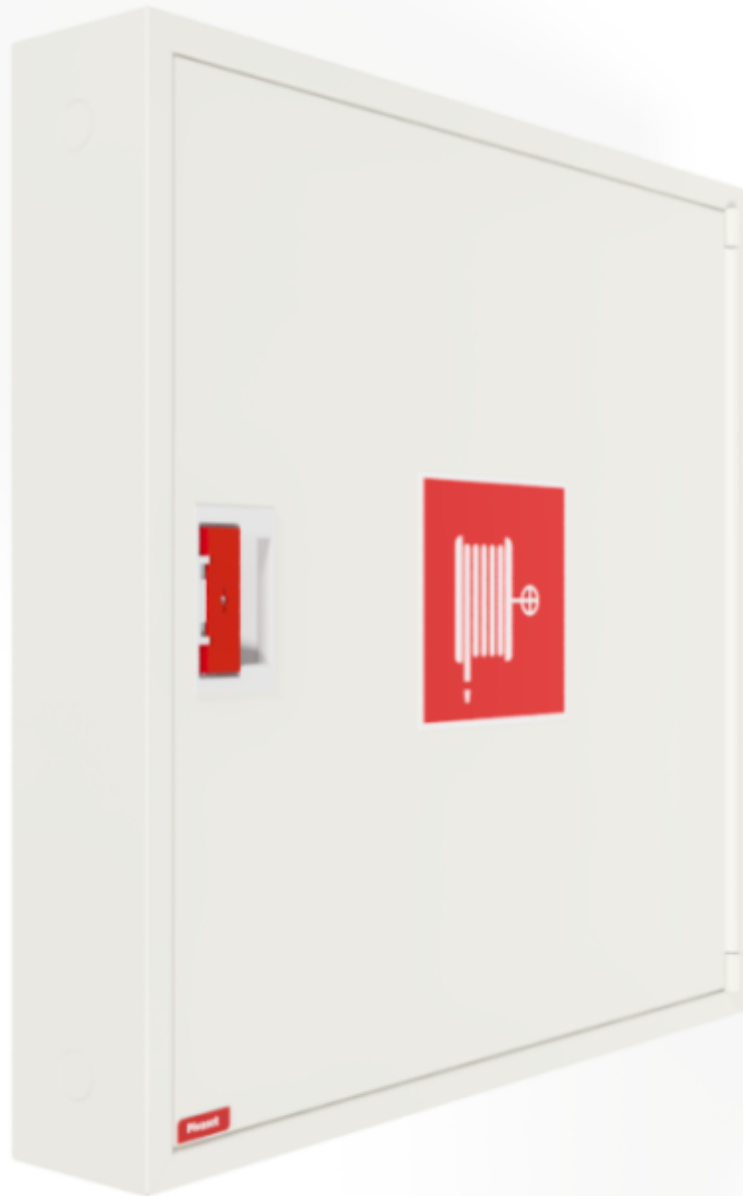

PV-142 25mm/15m PVC, white - Fire hydrant cabinet

PV-142 25mm/15m PVC, white - Fire hydrant cabinet

Fire hydrant cabinet approved according to EN 671-1:2012, featuring a fire hydrant hose reel inside. Designed for indoor installation either as a surface-mounted unit or partially recessed to a preferred depth using a separate flush-mounting frame. Our fire hydrants are produced in Finland in accordance with standard EN 671-1:2012. Pivaset's basic model fire hydrant cabinets and hose reels, up to 30 meters, are CE-marked. These cabinets and reels are made of epoxy powder-coated steel sheeting, 1.25 mm thick for the fire hydrant cabinets and 1 mm thick for the hose reels. The reels are consistently painted red. Cabinets are available in three standard colors: white, grey, and red, with other colors available by special order. All cabinets feature a welded structural back wall and reinforced doors with adjustable steel hinges. The door is equipped with a special lock including a breakable lock protector. Doors open 180 degrees to allow free functioning of a hose reel installed on the door. The reel hubs are specially brass-molded and tested. Fire hydrant hoses comply with standard EN 694 and feature lightweight polyester weave reinforcement. The lightweight hoses operate at 1.2 MPa with a burst pressure of 9 MPa (+20C). Alternatively, fire hydrant cabinets can be equipped with a nitrile/PVC hose operating at 1.2 MPa with a burst pressure of 4 MPa (+20C). (Please refer to the product stats to confirm the assembled hose). While lightweight, the hose is not recommended for continuous use in cleaning heavily worn floor surfaces. A hose/nozzle holder prevents the hose from getting caught between the door. All cabinet models come with a spring-reinforced feed hose and include a direct/fog nozzle and 1 shut-off valve for fire hydrant cabinets.