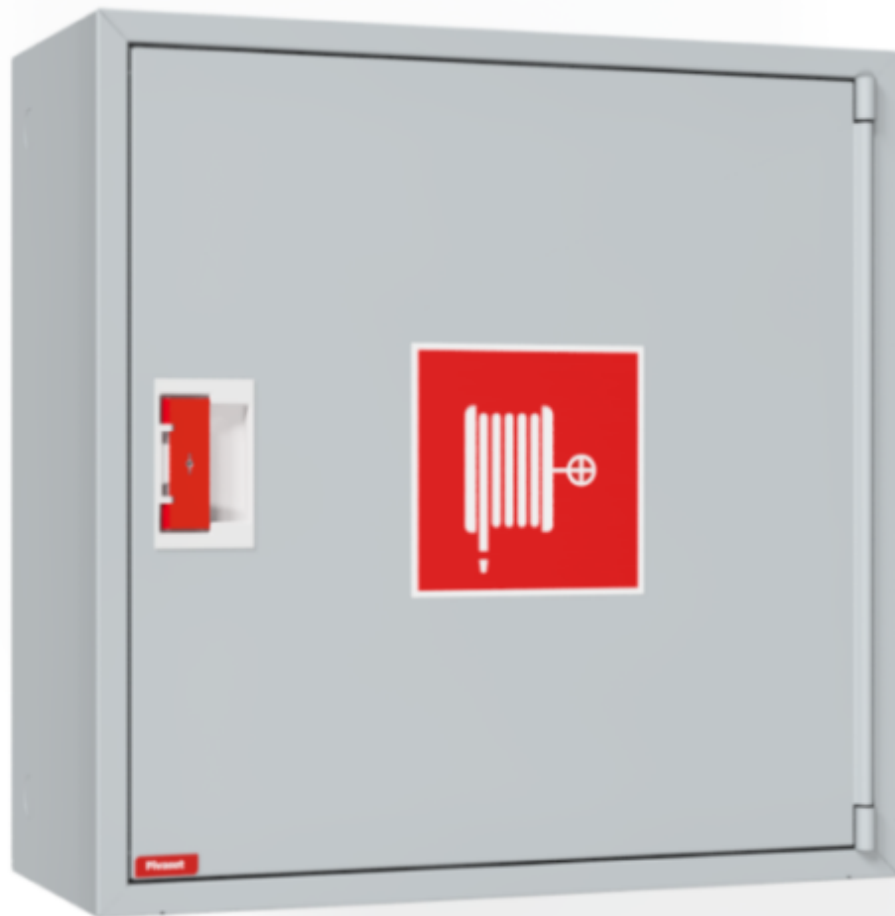

PV-10 19mm/30m PVC, grey - Fire hydrant cabinet

PV-10 19mm/30m PVC, grey - Fire hydrant cabinet

Fire hydrant cabinet approved according to EN 671-1:2012, featuring a fire hydrant hose reel inside. Designed for indoor installation either as a surface-mounted unit or partially recessed to a preferred depth using a separate flush-mounting frame. Our fire hydrants are produced in Finland in accordance with standard EN 671-1:2012. Pivaset's basic model fire hydrant cabinets and hose reels, up to 30 meters, are CE-marked. These cabinets and reels are made of epoxy powder-coated steel sheeting, 1.25 mm thick for the fire hydrant cabinets and 1 mm thick for the hose reels. The reels are consistently painted red. Cabinets are available in three standard colors: white, grey, and red, with other colors available by special order. All cabinets feature a welded structural back wall and reinforced doors with adjustable steel hinges. The door is equipped with a special lock including a breakable lock protector. Doors open 180 degrees to allow free functioning of a hose reel installed on the door. The reel hubs are specially brass-molded and tested. Fire hydrant hoses comply with standard EN 694 and feature lightweight polyester weave reinforcement. The lightweight hoses operate at 1.2 MPa with a burst pressure of 9 MPa (+20C). Alternatively, fire hydrant cabinets can be equipped with a nitrile/PVC hose operating at 1.2 MPa with a burst pressure of 4 MPa (+20C). (Please refer to the product stats to confirm the assembled hose). While lightweight, the hose is not recommended for continuous use in cleaning heavily worn floor surfaces. A hose/nozzle holder prevents the hose from getting caught between the door. All cabinet models come with a spring-reinforced feed hose and include a direct/fog nozzle and 1 shut-off valve for fire hydrant cabinets.