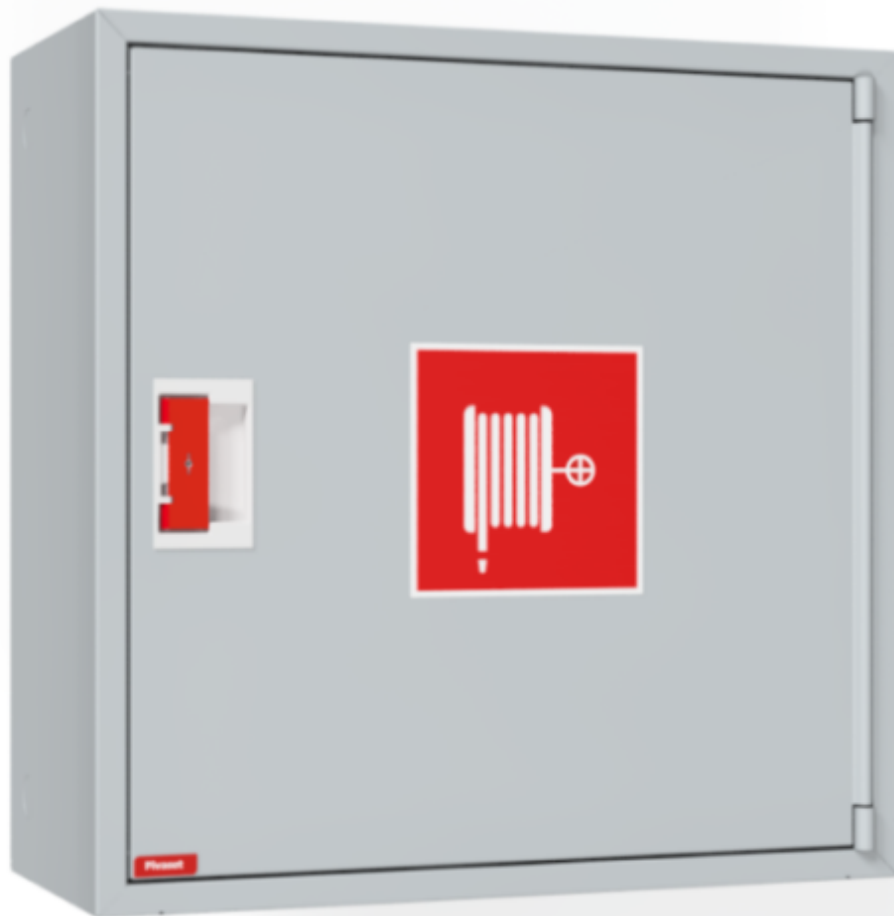

## PV-10 19mm/30m PVC, grey - Fire hydrant cabinet

Fire hydrant cabinet approved according to EN 671-1:2012, featuring a fire hydrant hose reel inside. Designed for indoor installation either as a surface-mounted unit or partially recessed to a preferred depth using a separate flush-mounting frame. Our fire hydrants are produced in Finland in accordance with standard EN 671-1:2012. Pivaset's basic model fire hydrant cabinets and hose reels, up to 30 meters, are CE-marked. These cabinets and reels are made of epoxy powder-coated steel sheeting, 1.25 mm thick for the fire hydrant cabinets and 1 mm thick for the hose reels. The reels are consistently painted red. Cabinets are available in three standard colors: white, grey, and red, with other colors available by special order. All cabinets feature a welded structural back wall and reinforced doors with adjustable steel hinges. The door is equipped with a special lock including a breakable lock protector. Doors open 180 degrees to allow free functioning of a hose reel installed on the door. The reel hubs are specially brass-molded and tested. Fire hydrant hoses comply with standard EN 694 and feature lightweight polyester weave reinforcement. The lightweight hoses operate at 1.2 MPa with a burst pressure of 9 MPa (+20C). Alternatively, fire hydrant cabinets can be equipped with a nitrile/PVC hose operating at 1.2 MPa with a burst pressure of 4 MPa (+20C). (Please refer to the product stats to confirm the assembled hose). While lightweight, the hose is not recommended for continuous use in cleaning heavily worn floor surfaces. A hose/nozzle holder prevents the hose from getting caught between the door. All cabinet models come with a spring-reinforced feed hose and include a direct/fog nozzle and 1 shut-off valve for fire hydrant cabinets.

### Features

EN 671-1 / 2012 approved	YES
Hose type	PVC
Color	Grey (RAL 7040)
Length of the hose	30
Hose inner diameter	19mm (3/4")
Height (mm)	690
Width (mm)	690
Depth (mm)	290