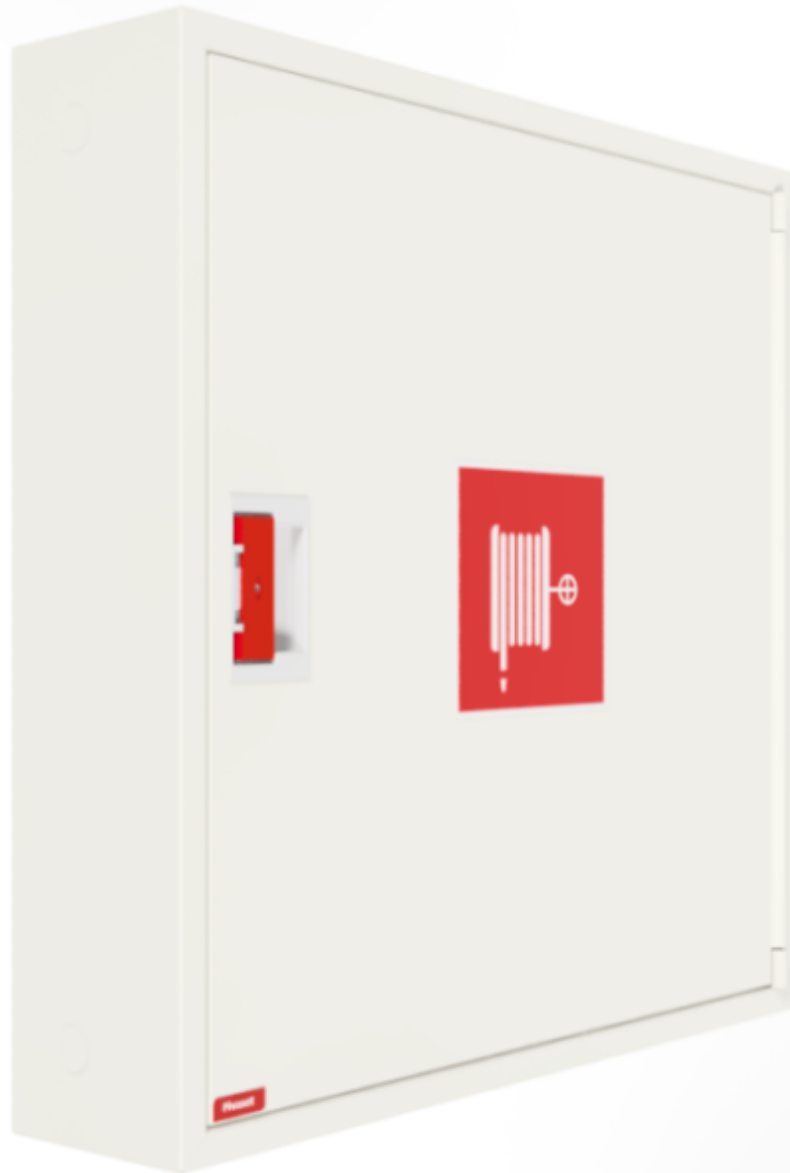

PV-182 19mm/20m PVC, white - Fire hydrant cabinet

PV-182 19mm/20m PVC, white - Fire hydrant cabinet

Fire hydrant cabinet approved according to EN 671-1:2012, featuring a fire hydrant hose reel inside. Designed for indoor installation either as a surface-mounted unit or partially recessed to a preferred depth using a separate flush-mounting frame. Our fire hydrants are produced in Finland in accordance with standard EN 671-1:2012. Pivaset's basic model fire hydrant cabinets and hose reels, up to 30 meters, are CE-marked. These cabinets and reels are made of epoxy powder-coated steel sheeting, 1.25 mm thick for the fire hydrant cabinets and 1 mm thick for the hose reels. The reels are consistently painted red. Cabinets are available in three standard colors: white, grey, and red, with other colors available by special order. All cabinets feature a welded structural back wall and reinforced doors with adjustable steel hinges. The door is equipped with a special lock including a breakable lock protector. Doors open 180 degrees to allow free functioning of a hose reel installed on the door. The reel hubs are specially brass-molded and tested. Fire hydrant hoses comply with standard EN 694 and feature lightweight polyester weave reinforcement. The lightweight hoses operate at 1.2 MPa with a burst pressure of 9 MPa (+20C). Alternatively, fire hydrant cabinets can be equipped with a nitrile/PVC hose operating at 1.2 MPa with a burst pressure of 4 MPa (+20C). (Please refer to the product stats to confirm the assembled hose). While lightweight, the hose is not recommended for continuous use in cleaning heavily worn floor surfaces. A hose/nozzle holder prevents the hose from getting caught between the door. All cabinet models come with a spring-reinforced feed hose and include a direct/fog nozzle and 1 shut-off valve for fire hydrant cabinets.