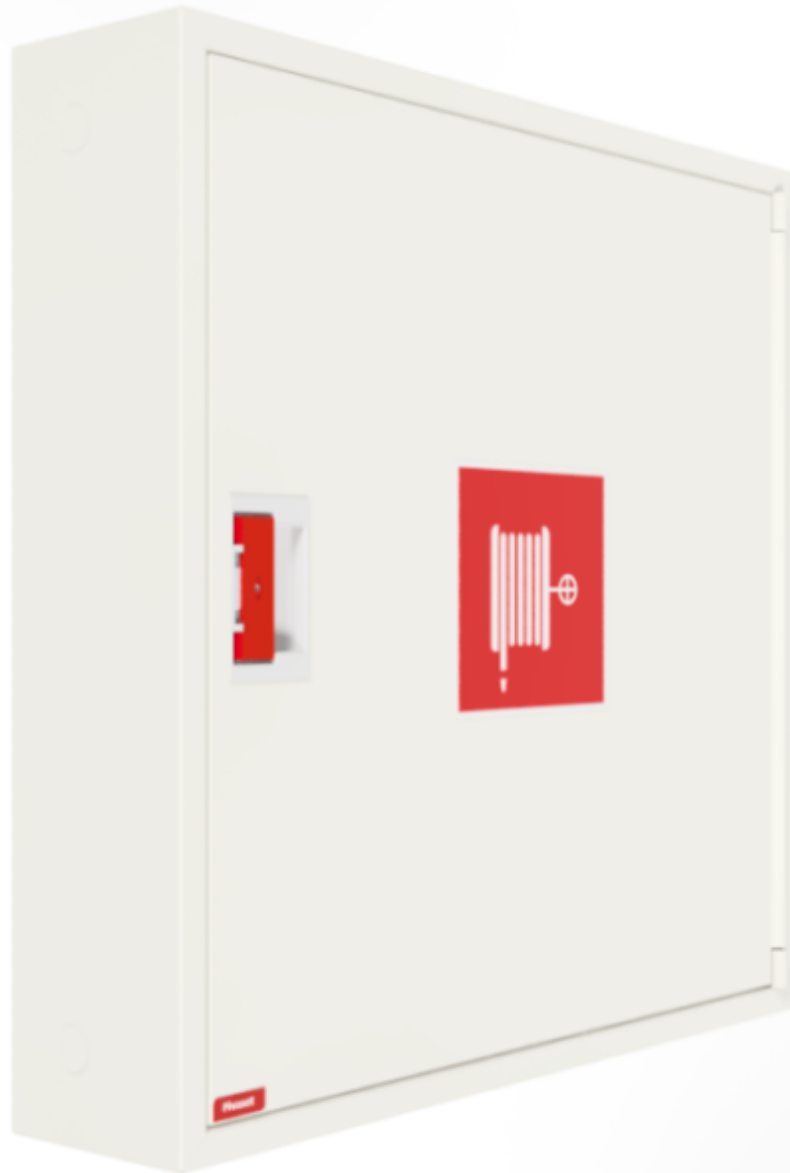

PV-182 19mm/20m PVC, white - Fire hydrant cabinet

PV-182 19mm/20m PVC, white - Fire hydrant cabinet

Fire hydrant cabinet approved according to EN 671-1:2012, featuring a fire hydrant hose reel inside. Designed for indoor installation either as a surface-mounted unit or partially recessed to a preferred depth using a separate flush-mounting frame. Our fire hydrants are produced in Finland in accordance with standard EN 671-1:2012. Pivaset's basic model fire hydrant cabinets and hose reels, up to 30 meters, are CE-marked. These cabinets and reels are made of epoxy powder-coated steel sheeting, 1.25 mm thick for the fire hydrant cabinets and 1 mm thick for the hose reels. The reels are consistently painted red. Cabinets are available in three standard colors: white, grey, and red, with other colors available by special order. All cabinets feature a welded structural back wall and reinforced doors with adjustable steel hinges. The door is equipped with a special lock including a breakable lock protector. Doors open 180 degrees to allow free functioning of a hose reel installed on the door. The reel hubs are specially brass-molded and tested. Fire hydrant hoses comply with standard EN 694 and feature lightweight polyester weave reinforcement. The lightweight hoses operate at 1.2 MPa with a burst pressure of 9 MPa (+20C). Alternatively, fire hydrant cabinets can be equipped with a nitrile/PVC hose operating at 1.2 MPa with a burst pressure of 4 MPa (+20C). (Please refer to the product stats to confirm the assembled hose). While lightweight, the hose is not recommended for continuous use in cleaning heavily worn floor surfaces. A hose/nozzle holder prevents the hose from getting caught between the door. All cabinet models come with a spring-reinforced feed hose and include a direct/fog nozzle and 1 shut-off valve for fire hydrant cabinets.

Features

EN 671-1 / 2012 approved	YES
Hose type	PVC
Color	White (RAL 9016))
Length of the hose	20
Hose inner diameter	19mm (3/4")
Height (mm)	790
Width (mm)	790
Depth (mm)	180