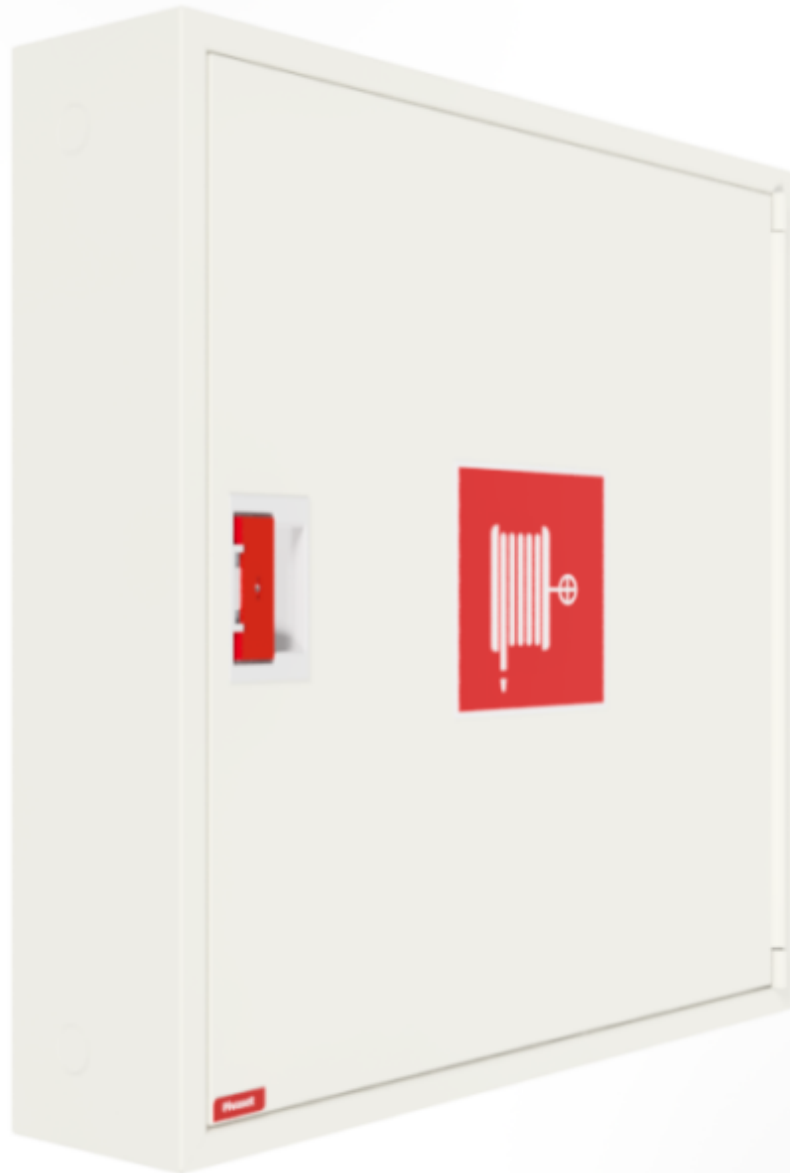

PV-182 19mm/25m PVC, white - Fire hydrant cabinet

PV-182 19mm/25m PVC, white - Fire hydrant cabinet

Fire hydrant cabinet approved according to EN 671-1:2012, featuring a fire hydrant hose reel inside. Designed for indoor installation either as a surface-mounted unit or partially recessed to a preferred depth using a separate flush-mounting frame. Our fire hydrants are produced in Finland in accordance with standard EN 671-1:2012. Pivaset's basic model fire hydrant cabinets and hose reels, up to 30 meters, are CE-marked. These cabinets and reels are made of epoxy powder-coated steel sheeting, 1.25 mm thick for the fire hydrant cabinets and 1 mm thick for the hose reels. The reels are consistently painted red. Cabinets are available in three standard colors: white, grey, and red, with other colors available by special order. All cabinets feature a welded structural back wall and reinforced doors with adjustable steel hinges. The door is equipped with a special lock including a breakable lock protector. Doors open 180 degrees to allow free functioning of a hose reel installed on the door. The reel hubs are specially brass-molded and tested. Fire hydrant hoses comply with standard EN 694 and feature lightweight polyester weave reinforcement. The lightweight hoses operate at 1.2 MPa with a burst pressure of 9 MPa (+20C). Alternatively, fire hydrant cabinets can be equipped with a nitrile/PVC hose operating at 1.2 MPa with a burst pressure of 4 MPa (+20C). (Please refer to the product stats to confirm the assembled hose). While lightweight, the hose is not recommended for continuous use in cleaning heavily worn floor surfaces. A hose/nozzle holder prevents the hose from getting caught between the door. All cabinet models come with a spring-reinforced feed hose and include a direct/fog nozzle and 1 shut-off valve for fire hydrant cabinets.